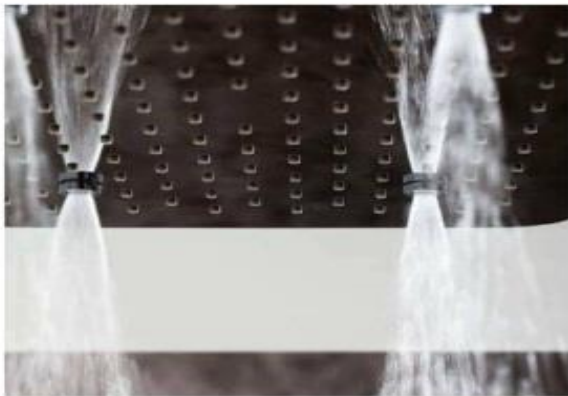

GRAFF ceiling mounted showerhead with LED and rain

GRAFF ceiling mounted showerhead with LED