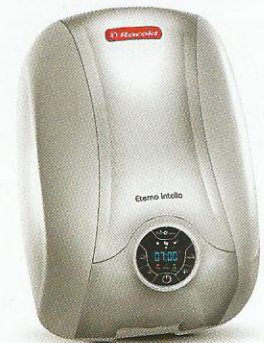

RACOLD THERMO

The all new Eterno Intello storage water heater has an Intelligent timer that allows one to set the time and temperature at which hot water is required every day. Available in capacities of 10, 15 and 20 liters, it comes with a unique polymer protective coating technology for the inner tank making it anti-corrosive to hard water. The High density Polyurethane Foam ensures energy savings while the Titanium enameled heating element provides better protection and longer life.

₹ 10,960 ONWARD