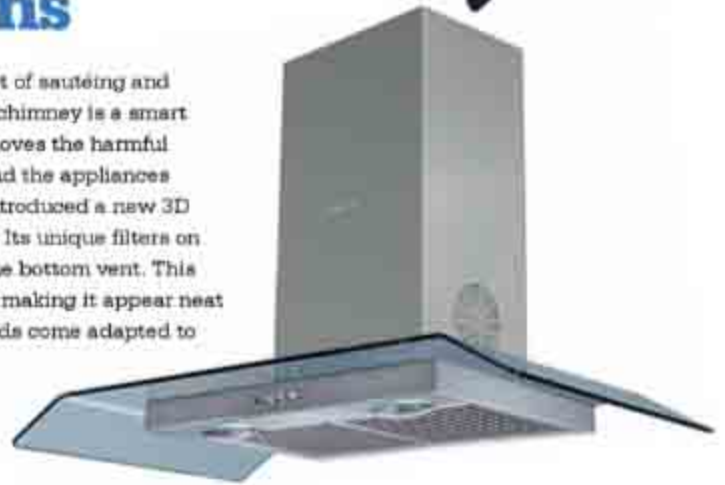

Smokeless Kitchens

Many studies point out that in India cooking involves lot of sautéing and frying that produces harmful fumes. Opting for kitchen chimney is a smart way of handling pollution in the kitchen. It not only removes the harmful smoke and fumes, but also ensures that the furniture and the appliances in the kitchen remain in pristine condition. **Faber** has introduced a new 3D Chimney with T2S2 technology with three way suction. Its unique filters on the sides of the hood extract any smoke that escapes the bottom vent. This technology ensures kitchen is free of smoke and grease making it appear neat and hygienic. Available in black and SS options, 3D hoods come adapted to latest designs and finishes from Europe.

www.faberindia.com

Innovative Faucet

GRAFF, a brand that stands out for its new ideas, unique achievements and exclusive solutions in the faucets industry has launched LUNA. This sleek singular faucet has a distinctive shape, mirror-like finish and a surface with high reflective effect. Equipped with an aerator, the faucet has a flow rate of 5 litres per minute with a 3 bar pressure. Available with wall-mounted or deck-mounted handles as a lavatory faucet, the collection also includes an original shower column recalling the curve of the spout. This faucet has special Steelnox® finish, perfectly fingerprint-proof and very high-performing. The powder coating process, in fact, makes the finish extremely resistant to scratching and chipping as well as to abrasions, corrosions, discoloration and other problems of wear.