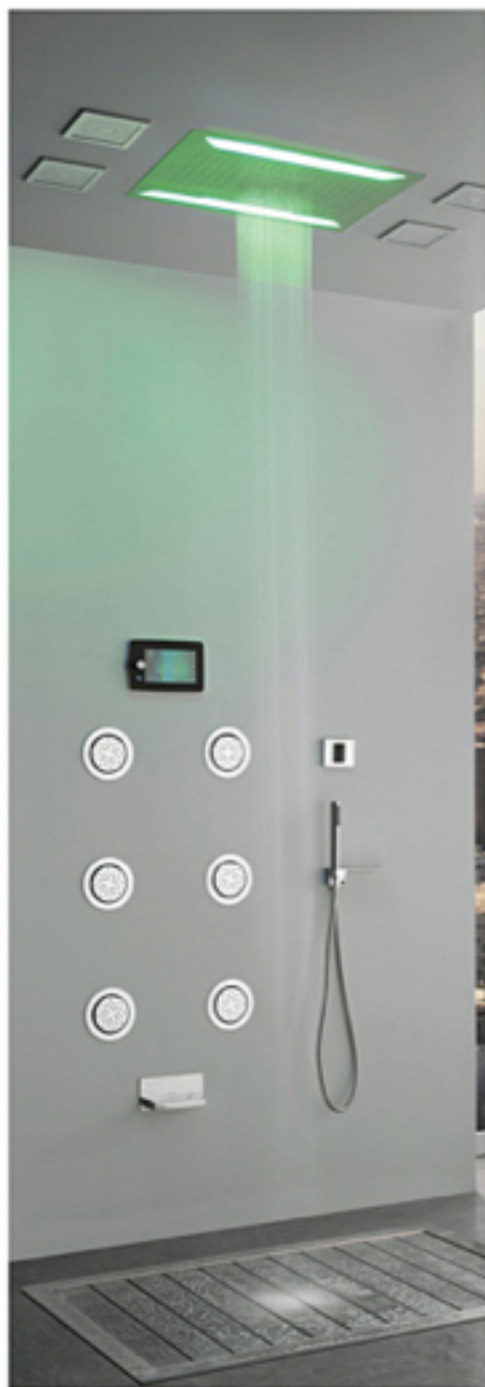

Copper Plate

Cooper Wiring Devices' CuVerro wall plates and switches are made with EPA-registered CuVerro antimicrobial copper surfaces that, when cleaned regularly, deliver continuous and ongoing antibacterial action. These alloys also offer a durable and attractive device design. **Circle 495**

Cooper

www.cooperindustries.com

Category: **Electrical**

Edge To Edge & Deck To Sky™

Best PVC
Membranes

Custom Prefabricated
Flashings

Duro-Guard™
Insulation

EXCEPTIONAL® Metals
Edge Details
& Accessories

The Industry's Best
Warranties

Duro-Last® is your single-source for complete roofing systems, engineered to provide long-term edge to edge and deck to sky™ protection.

Installed by authorized contractor, then inspected and warranted by the industry's largest and best-trained quality assurance team.

DURO-LAST.
THE WORLD'S BEST ROOF.

CONTACT DURO-LAST ROOFING, INC.
FOR THE "WORLD'S BEST ROOF"™

800-248-0280

www.duro-last.com / Twitter: @durolast

It's Raining, It's Pouring

With its futuristic design look, the Aqua-Sense shower system is a full sensory experience, complete with LED colored lighting, music and an intense rainfall water flow. Available as a wall-mounted waterfall, wall-mounted cascade and rainfall showerhead, users can choose between an embedded, thin profile or full water blade effect. **Circle 496**

Graff Faucets

www.grafffaucets.com

Category: **Restrooms**