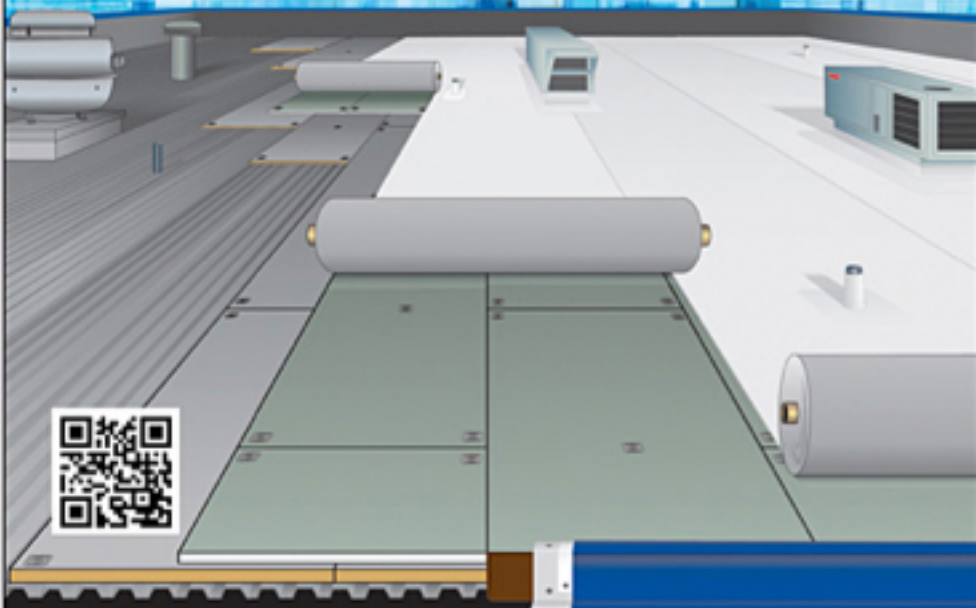

Edge To Edge & Deck To Sky™

Best PVC
Membranes

Custom Prefabricated
Flashings

Duro-Guard™
Insulation

EXCEPTIONAL® Metals
Edge Details
& Accessories

The Industry's Best
Warranties

Duro-Last® is your single-source for complete roofing systems, engineered to provide long-term edge to edge and deck to sky™ protection.

Installed by authorized contractor, then inspected and warranted by the industry's largest and best-trained quality assurance team.

DURO-LAST.
THE WORLD'S BEST ROOF.

CONTACT DURO-LAST ROOFING, INC.
FOR THE "WORLD'S BEST ROOF"™

800-248-0280

www.duro-last.com / Twitter: @durolast