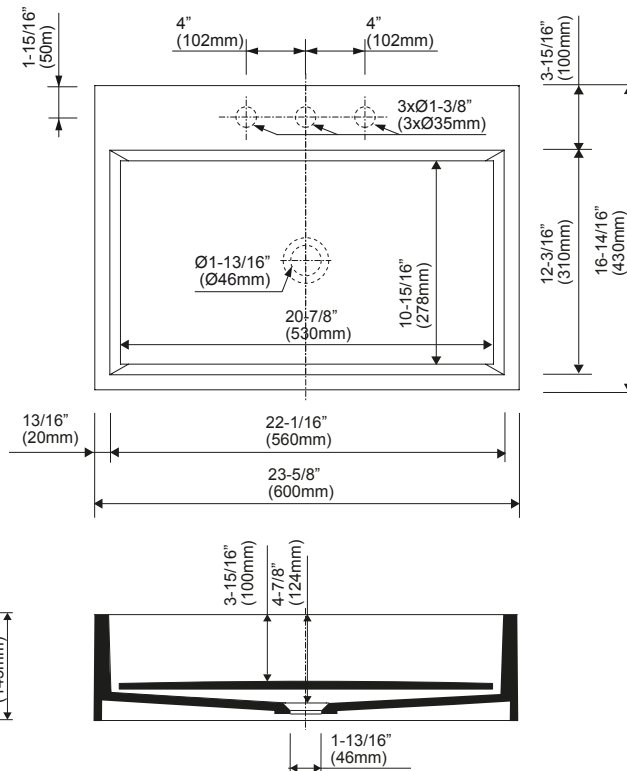

SUBLIME

SUB01-NO-**-PC

Sink in Sleek-Stone®

GRAFF®

CUTTING EDGE DESIGN

PRODUCT FEATURES

- Constructed from **Sleek-Stone®**, a stone composite material that combines 75% natural dolomitic minerals with a unique resin to create a naturally durable material
- Countertop or vanity installation
- One faucet hole - 1-3/8"
- Includes G-9960 grid drain without overflow in polished chrome
- Includes decorative waste cover

~51 lb

3 gal

G-9960-PC

SUB01-NO-GL-PC

GLOSS

SUB01-NO-MT-PC

MATTE

10
year warranty

The measurements shown are for reference only. Products and specifications shown are subject to change without notice. Revised 10/2017

www.graff-designs.com | phone: 800-954-4723