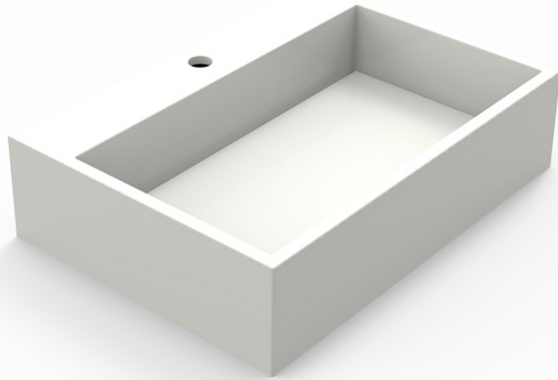

SUBLIME

SUB01-NO-**-PC

Sink in Sleek-Stone®

GRAFF®

CUTTING EDGE DESIGN

PRODUCT FEATURES

- Constructed from **Sleek-Stone®**, a stone composite material that combines 75% natural dolomitic minerals with a unique resin to create a naturally durable material
- Countertop or vanity installation
- One faucet hole - 1-3/8"
- Includes G-9960 grid drain without overflow in polished chrome
- Includes decorative waste cover

~51 lb

3 gal

G-9960-PC

SUB01-NO-GL-PC

GLOSS

SUB01-NO-MT-PC

MATTE

10
year warranty