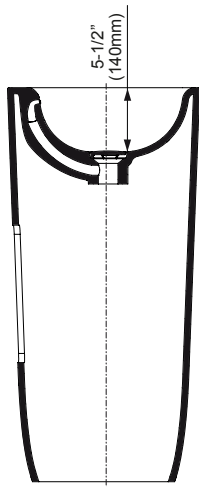

PRODUCT FEATURES

- Constructed from **Sleek-Stone®**, comprised of 75% natural dolomite minerals bonded with a unique resin to create a naturally durable material
- Freestanding installation
- With integrated overflow
- No faucet holes; requires wall-mount or vessel faucet
- Includes G-9959 grid drain with overflow in polished chrome
- Includes decorative waste cover
- Includes rear access area for faucet and drain installation

~98 lb

1.5 gal

G-9959-PC

G-9959-PC

| | |
|----------------|-------|
| MUS15-OF-GL-PC | GLOSS |
| MUS15-OF-MT-PC | MATTE |