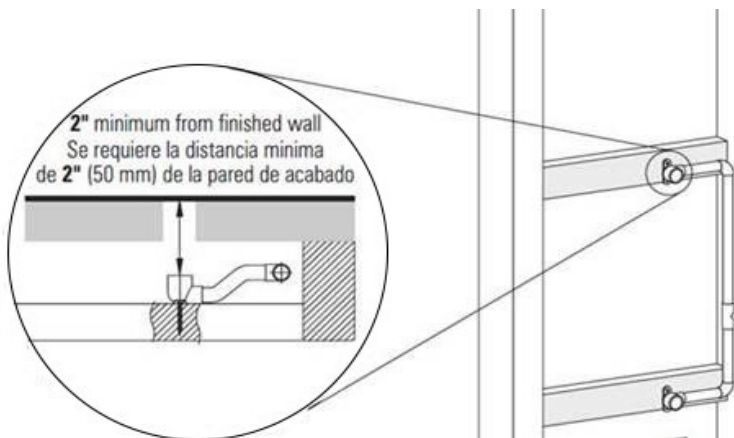

* Special order finish- call for availability