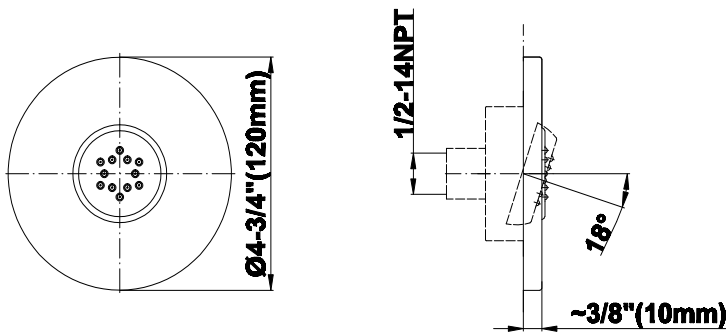

* Special order finish- call for availability