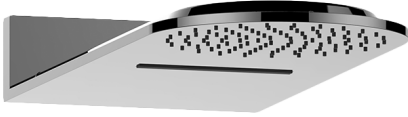

G-8225

Aqua-Sense Collection
Dual-Function Water Feature

Product Features

- Stainless steel
- Wall-mounted installation
- Rainfall and cascade functions
- Functions may be used separately or simultaneously
- Rainfall flow rate ≤ 1.8 max gpm
- Cascade flow rate ≤ 1.8 max gpm
- 100 no-clog, easy-clean rubber water nozzles

Available Finishes

- Stainless Polished
G-8225-SP
- Stainless Brushed
G-8225-SB

Warranty

- Limited lifetime warranty

For complete warranty information go to <https://www.graff-faucets.com/en/info/faqs>

Code Compliance