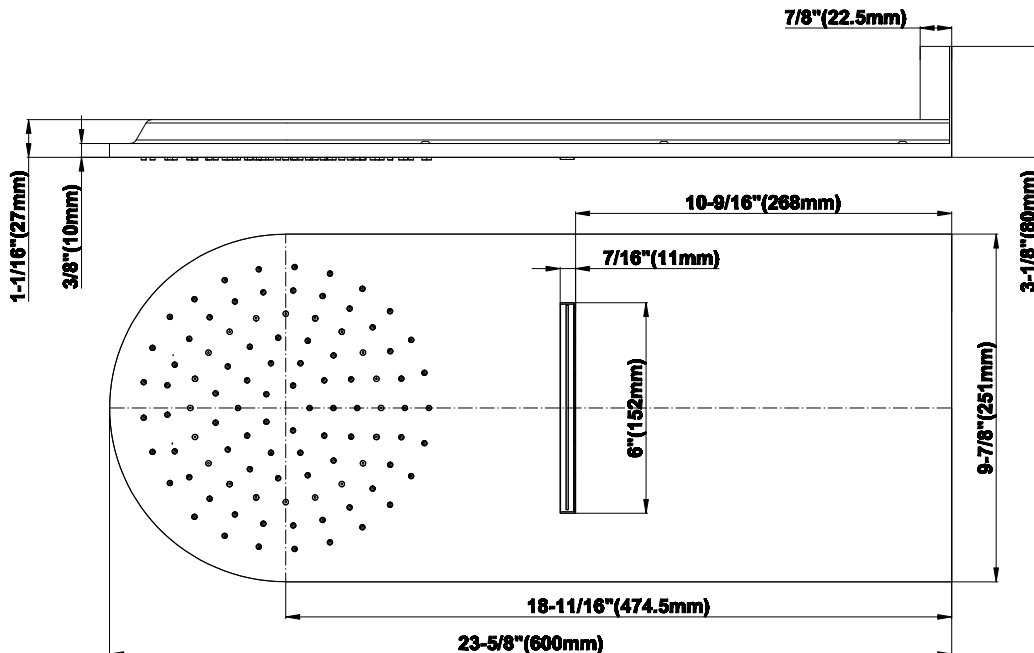

G-8225

Aqua-Sense Collection
Dual-Function Water Feature

Product Features

- Stainless steel
- Wall-mounted installation
- Rainfall and cascade functions
- Functions may be used separately or simultaneously
- Rainfall flow rate ≤ 1.8 max gpm
- Cascade flow rate ≤ 1.8 max gpm
- 100 no-clog, easy-clean rubber water nozzles

Available Finishes

- Stainless Polished
  G-8225-SP
- Stainless Brushed
  G-8225-SB

Warranty

- Limited lifetime warranty

For complete warranty information go to <https://www.graff-faucets.com/en/info/faqs>

Code Compliance

- CALGreen

The measurements shown are for reference only. Products and specifications shown are subject to change without notice. Revised 4/2019

www.graff-designs.com | phone: 800-954-4723