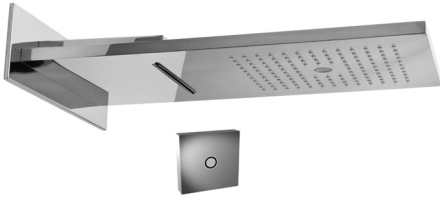

# G-8201

Aqua-Sense Collection

Dual-Function Water Feature with LED

**GRAFF**<sup>®</sup>  
CUTTING EDGE DESIGN

## Product Features

- Stainless Steel
- Wall-mounted installation
- Single LED light with 6 color variations
- Rainfall and cascade functions
- Functions may be used separately or simultaneously
- Rainfall flow rate ~2.0 gpm
- Cascade flow rate ~2.0 gpm
- 134 no-clog, easy clean rubber water nozzles
- Includes wall-mount button for LED control box

## Available Finishes

- Polished Chrome  
G-8201-PC