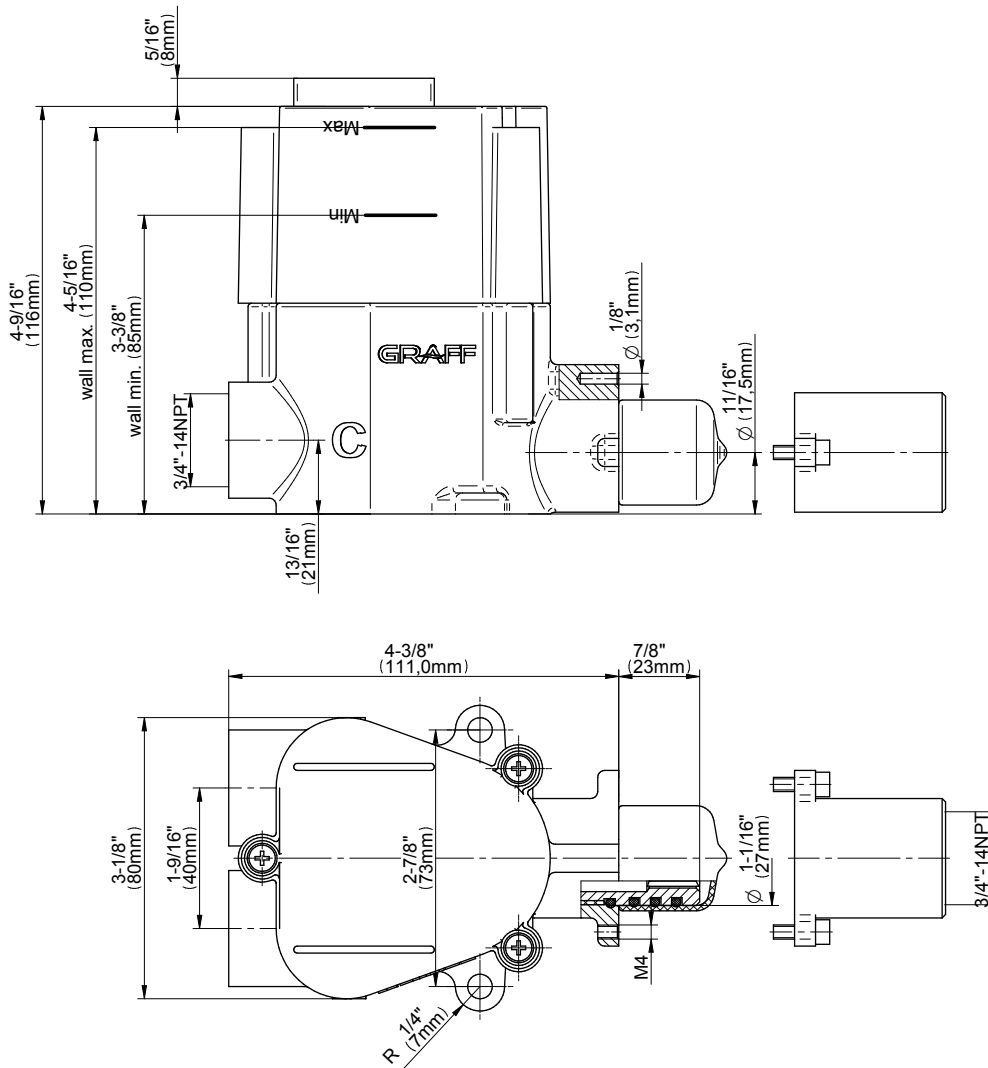

The measurements shown are for reference only. Products and specifications shown are subject to change without notice. Revised 3/2016.

www.graff-designs.com | phone: 800-954-4723