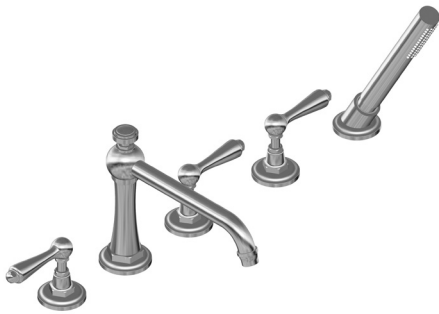

G-6951-LM48B
Camden Collection
Roman Tub Set

Product Features

- Aerated flow rate ~7 gpm @45 psi
- Deck-mounted handshower and diverter set included
- Optional in-line pressure balancing valve G-1060

Available Finishes

- Polished Chrome
G-6951-LM48B-PC
- Brushed Nickel
G-6951-LM48B-BNi
- Polished Nickel
G-6951-LM48B-PN
- Unfinished Brass*
G-6951-LM48B-UB*
- Olive Bronze
G-6951-LM48B-OB
- Gold*
G-6951-LM48B-AU*
- Brushed Gold*
G-6951-LM48B-BAU*