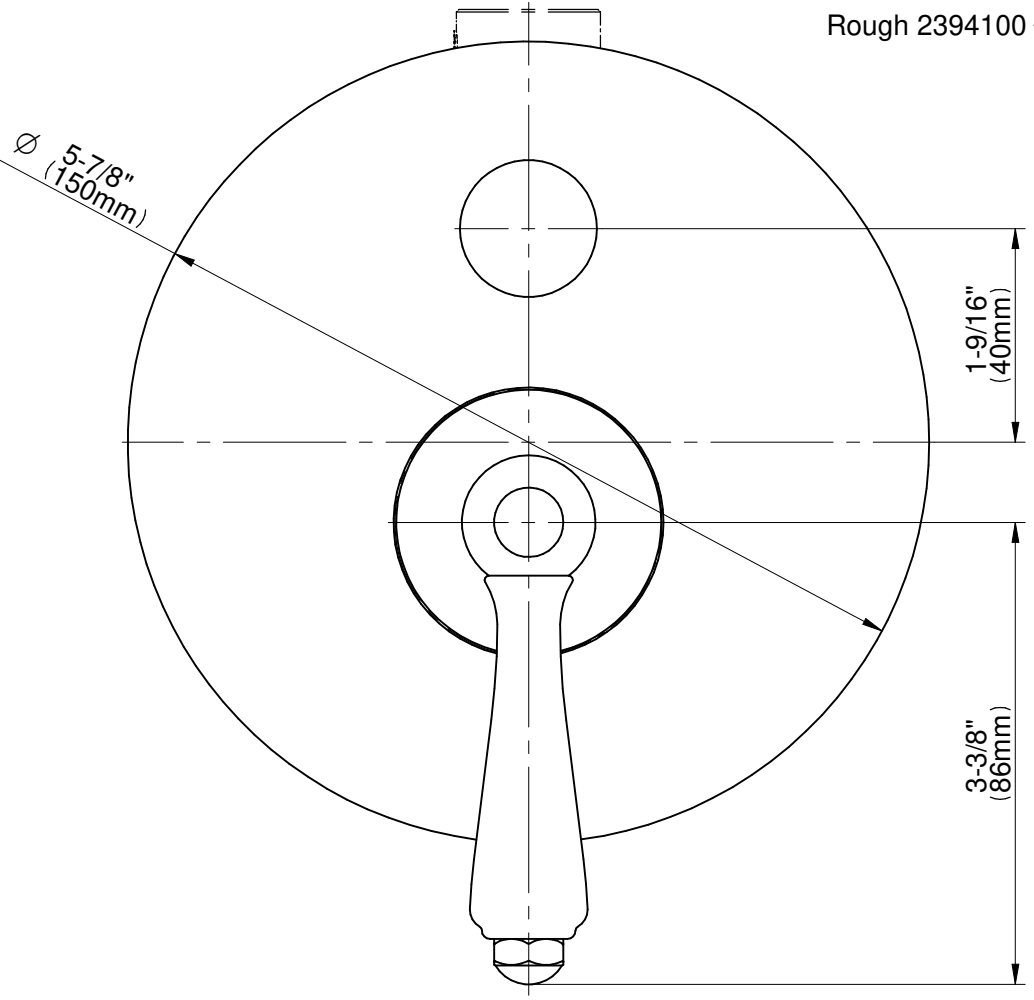

E-7095-LM48N-T

Camden Series

Rough 2394100