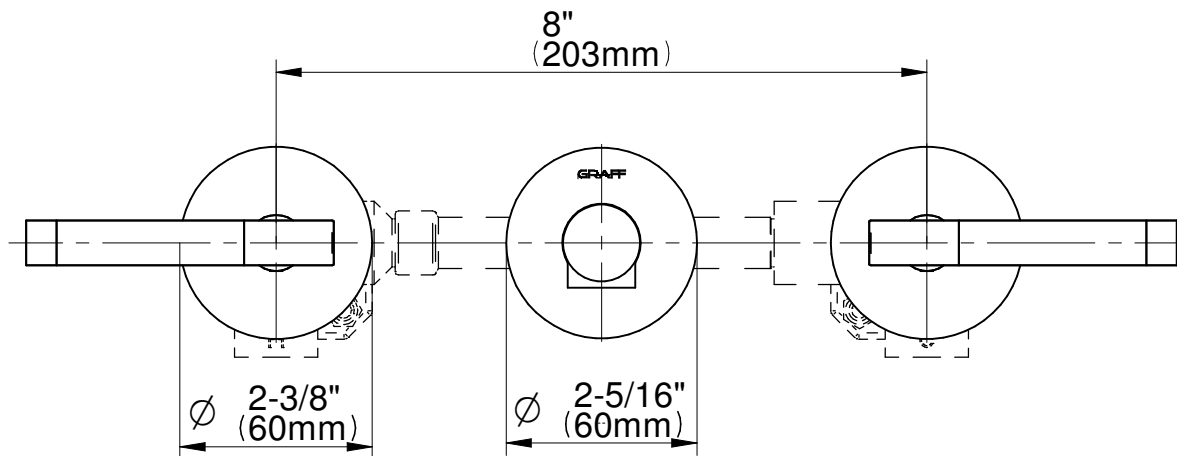

GN-6731-LM62B-**-T

TERRA Series

GRAFF[®]
Art of Bath