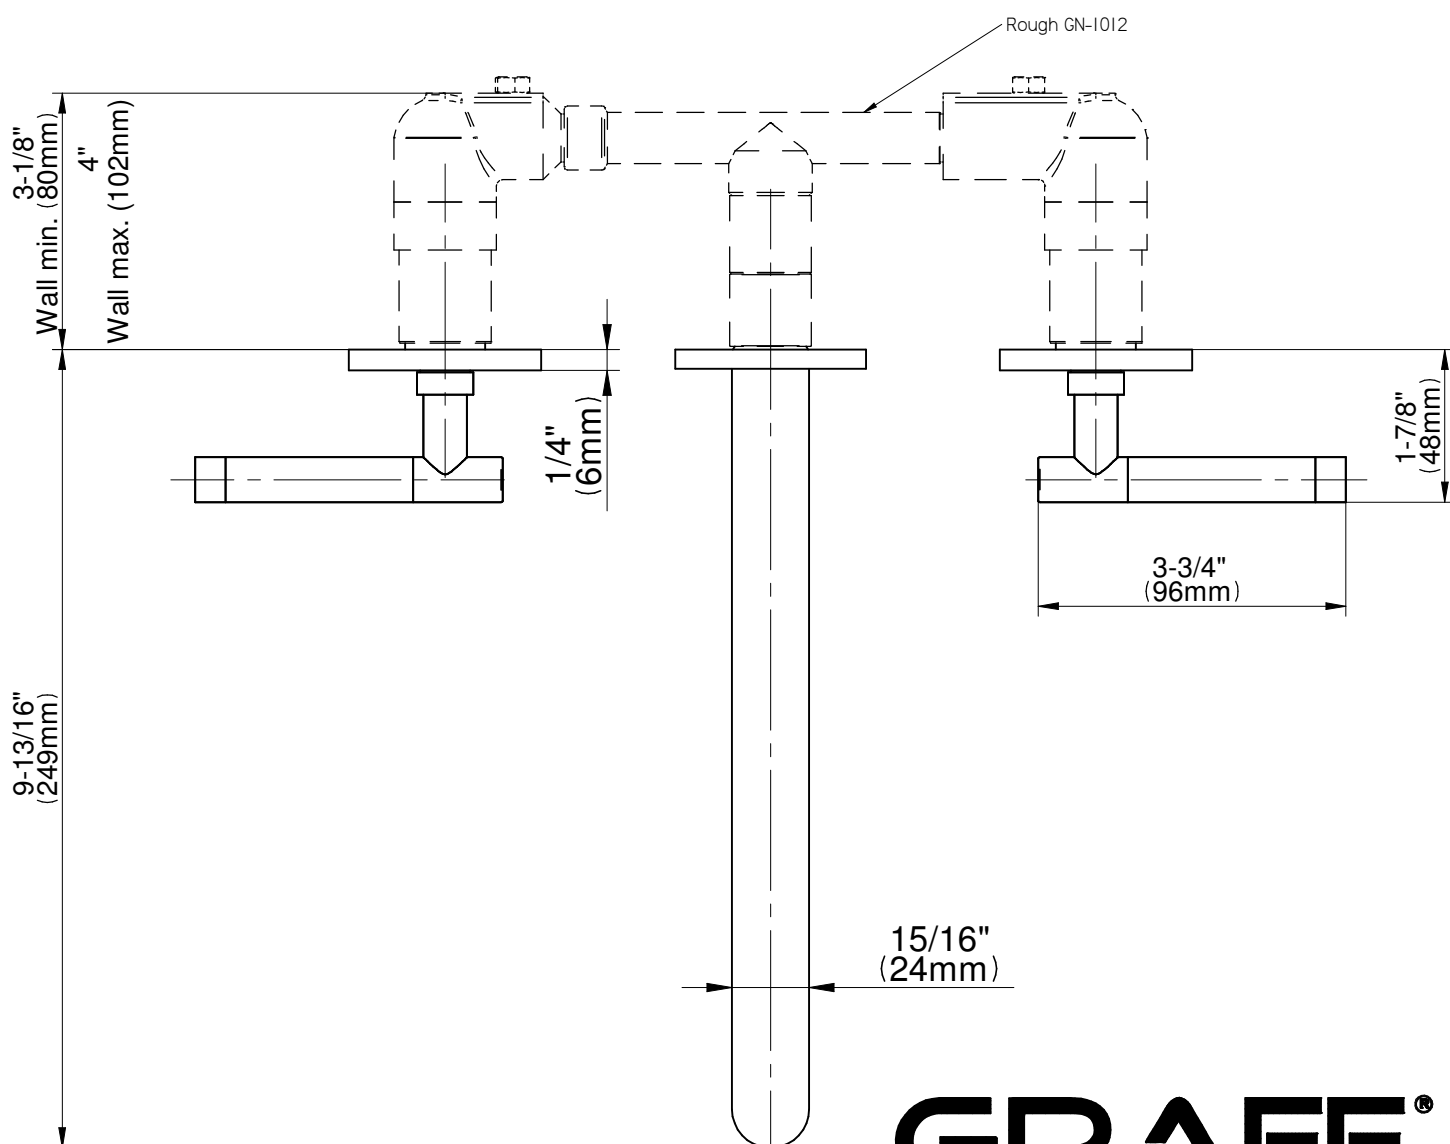

GN-6731-LM62B-**-T

TERRA Series

GRAFF[®]
Art of Bath