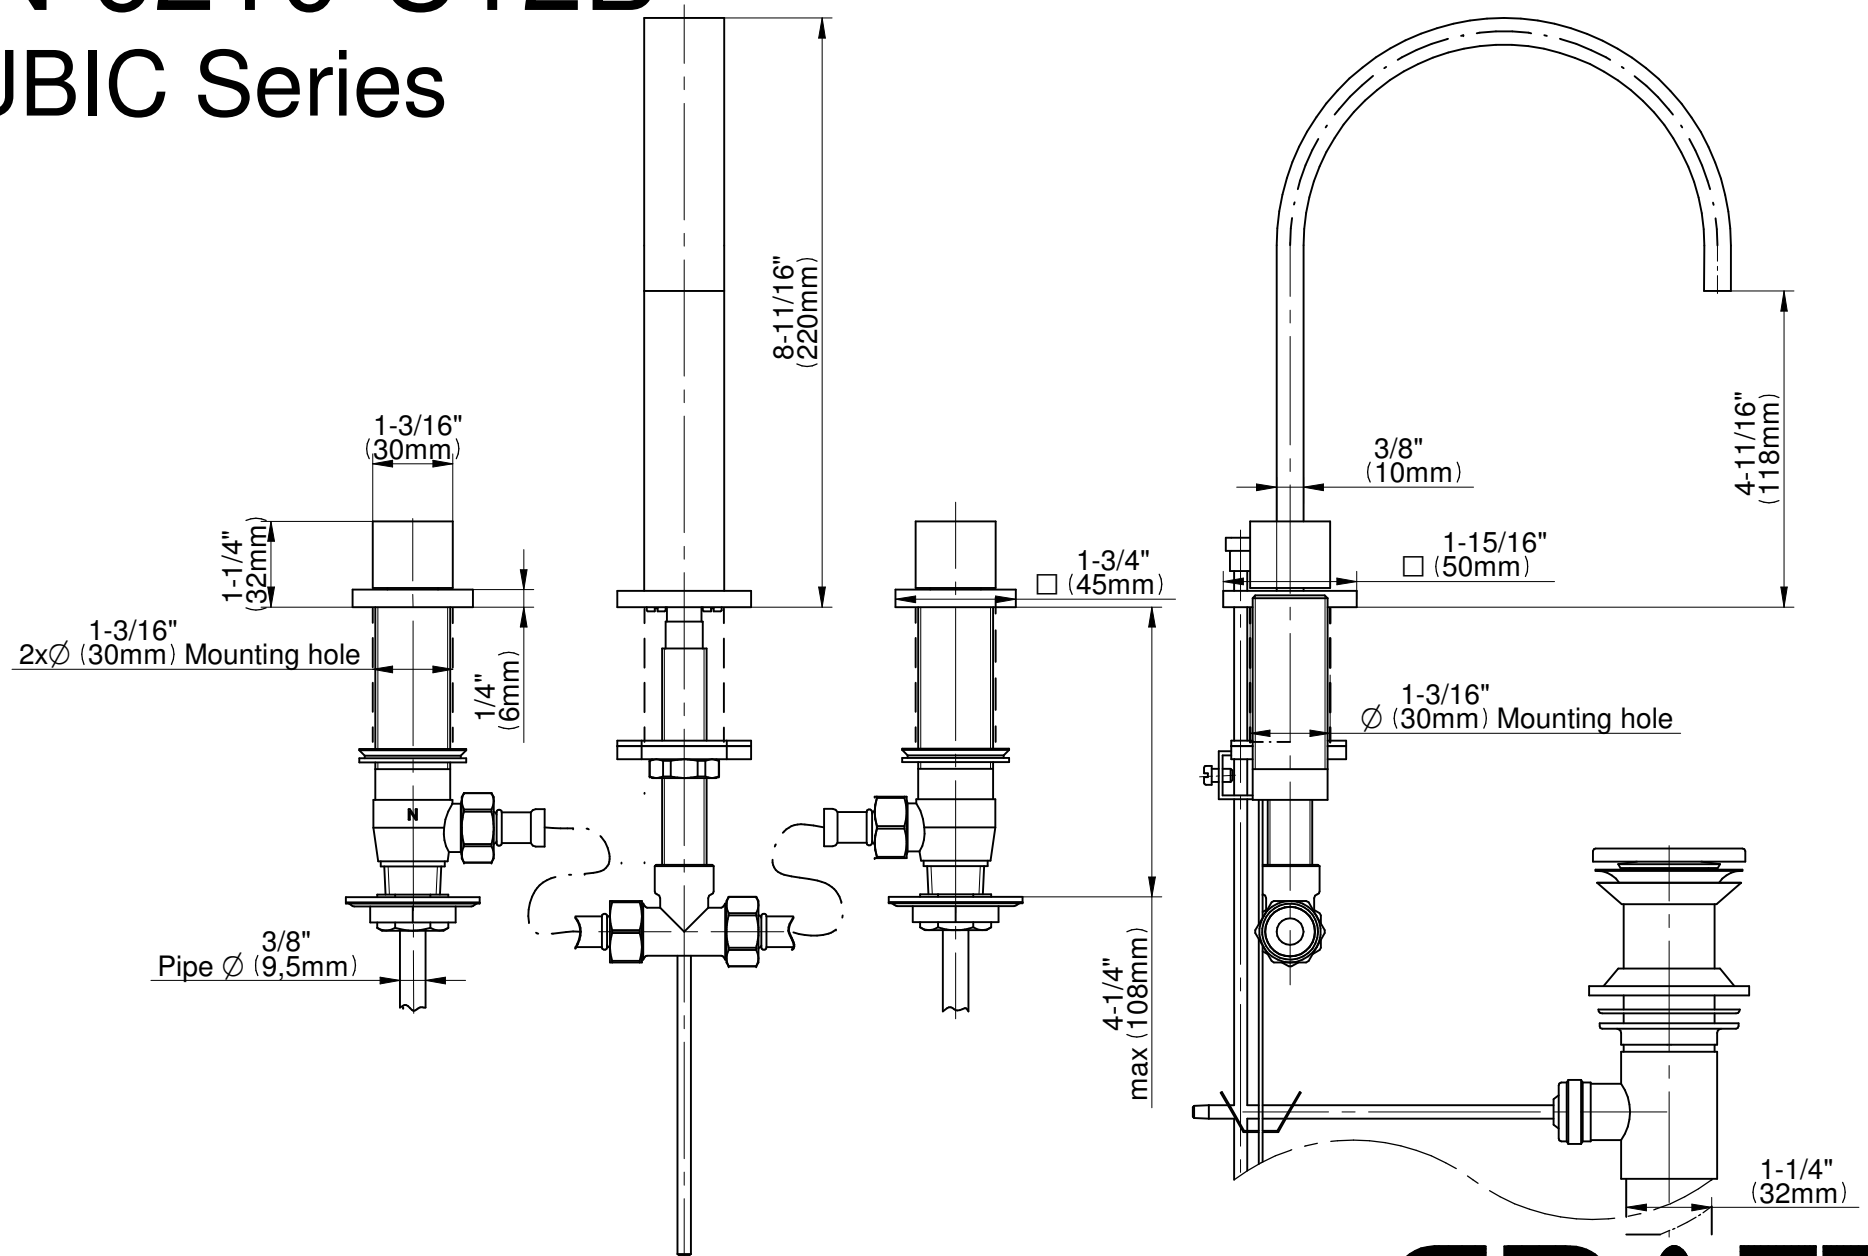

GN-6210-C12B

QUBIC Series

GRAFF[®]
Art of Bath