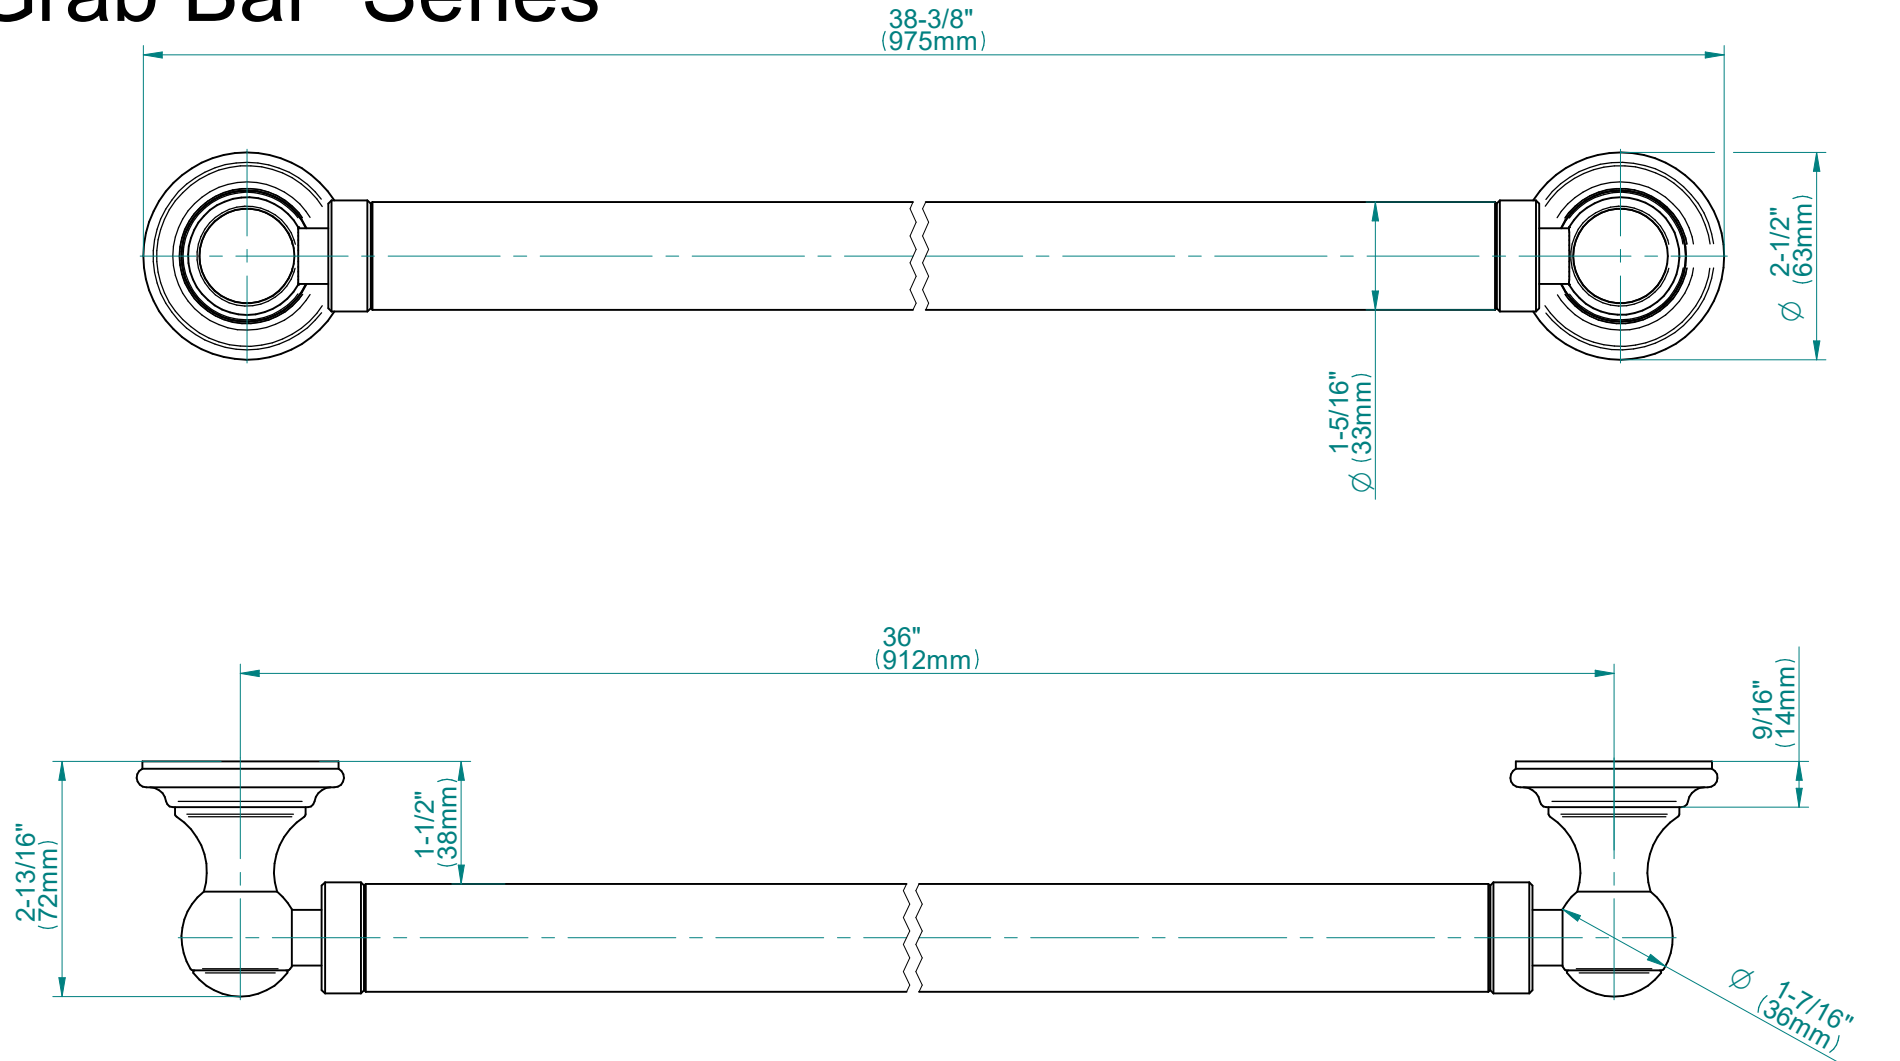

G-9736

Grab Bar Series

GRAFF[®]
Art of Bath