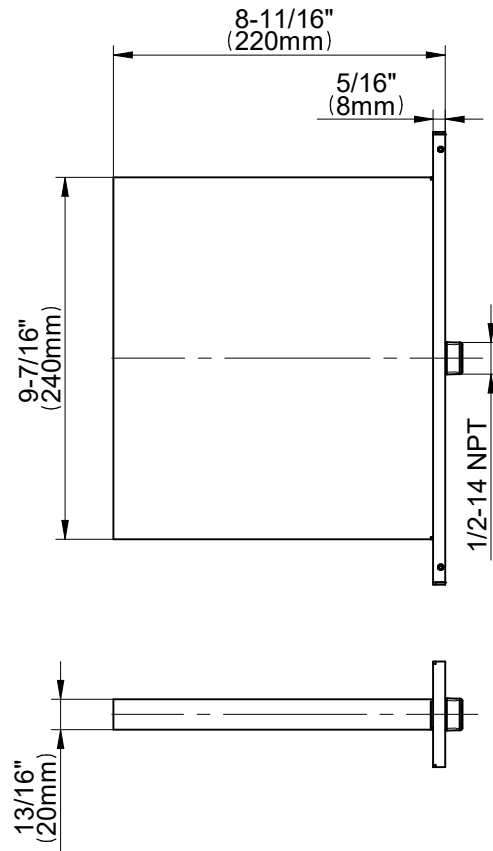

G-8210

AQUA-SENSE Series

GRAFF[®]
Art of Bath