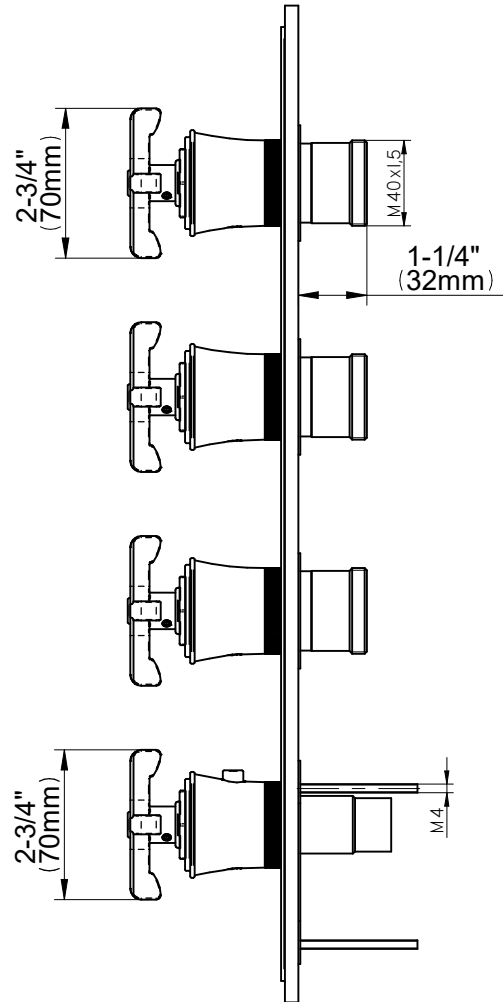

# G-8179HH-C20E-T

## VIGNOLA Series

**GRAFF**<sup>®</sup>  
Art of Bath