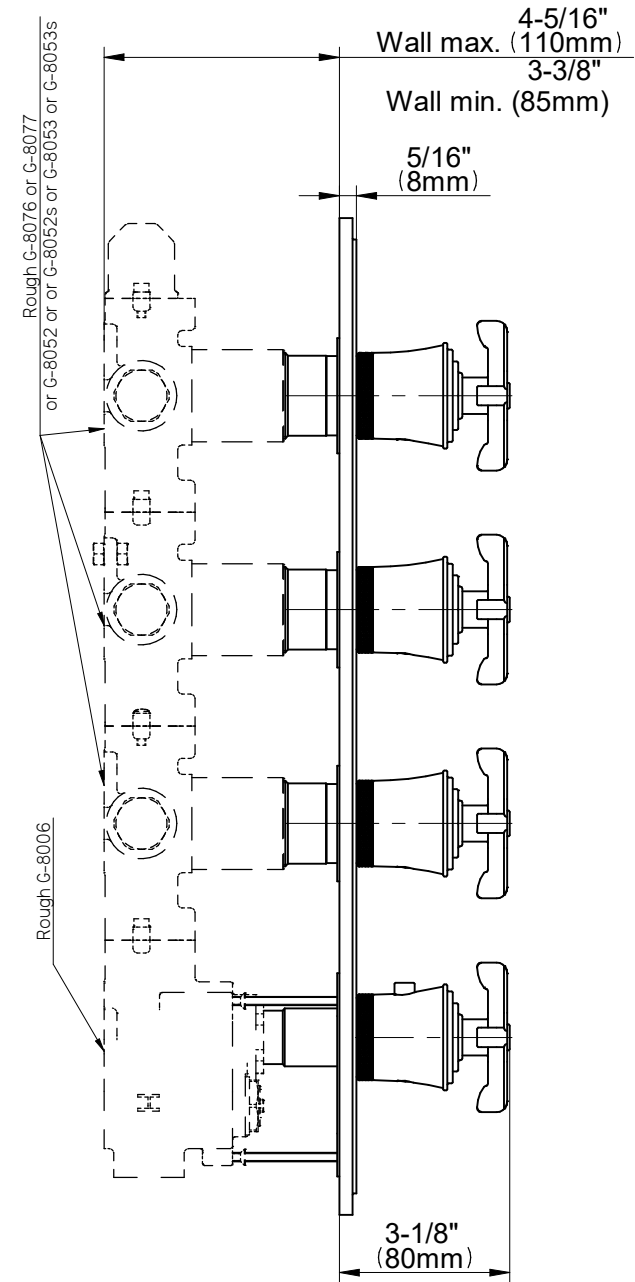

G-8179HH-C20E-T

VIGNOLA Series

GRAFF®
Art of Bath