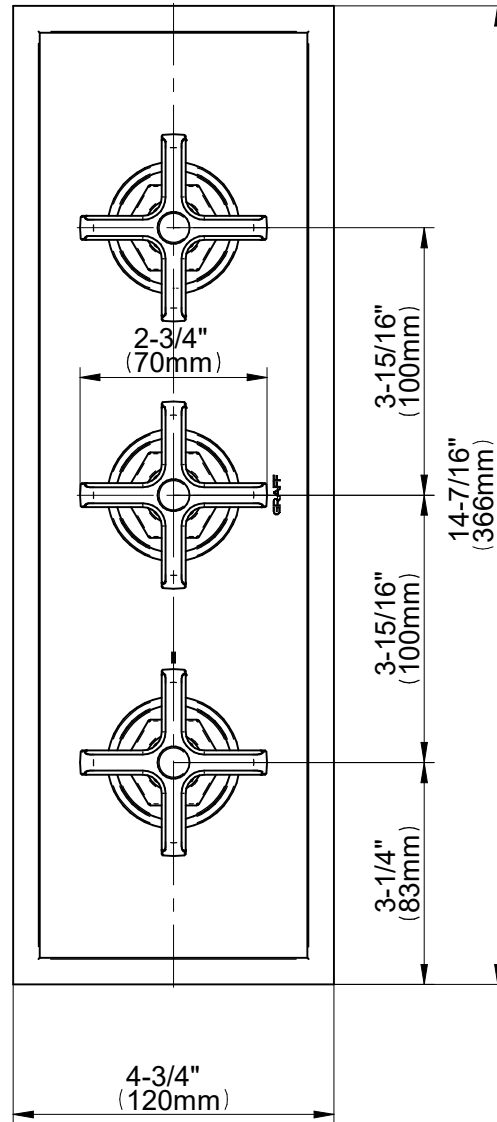

G-8178HH-C20E-T

VIGNOLA Series

GRAFF®
Art of Bath