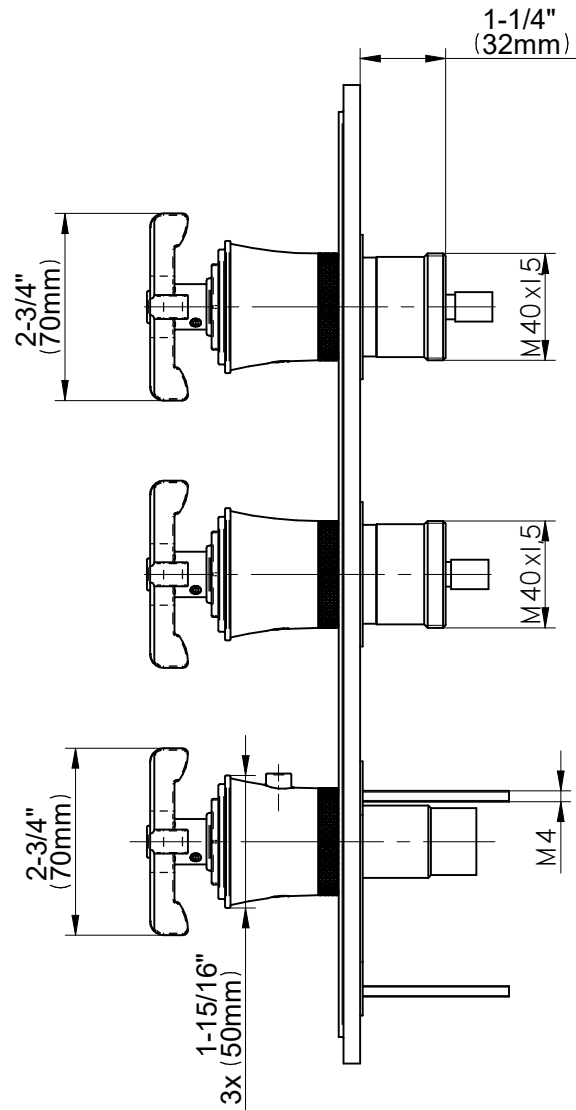

# G-8178HH-C20E-T

## VIGNOLA Series

**GRAFF**<sup>®</sup>  
Art of Bath