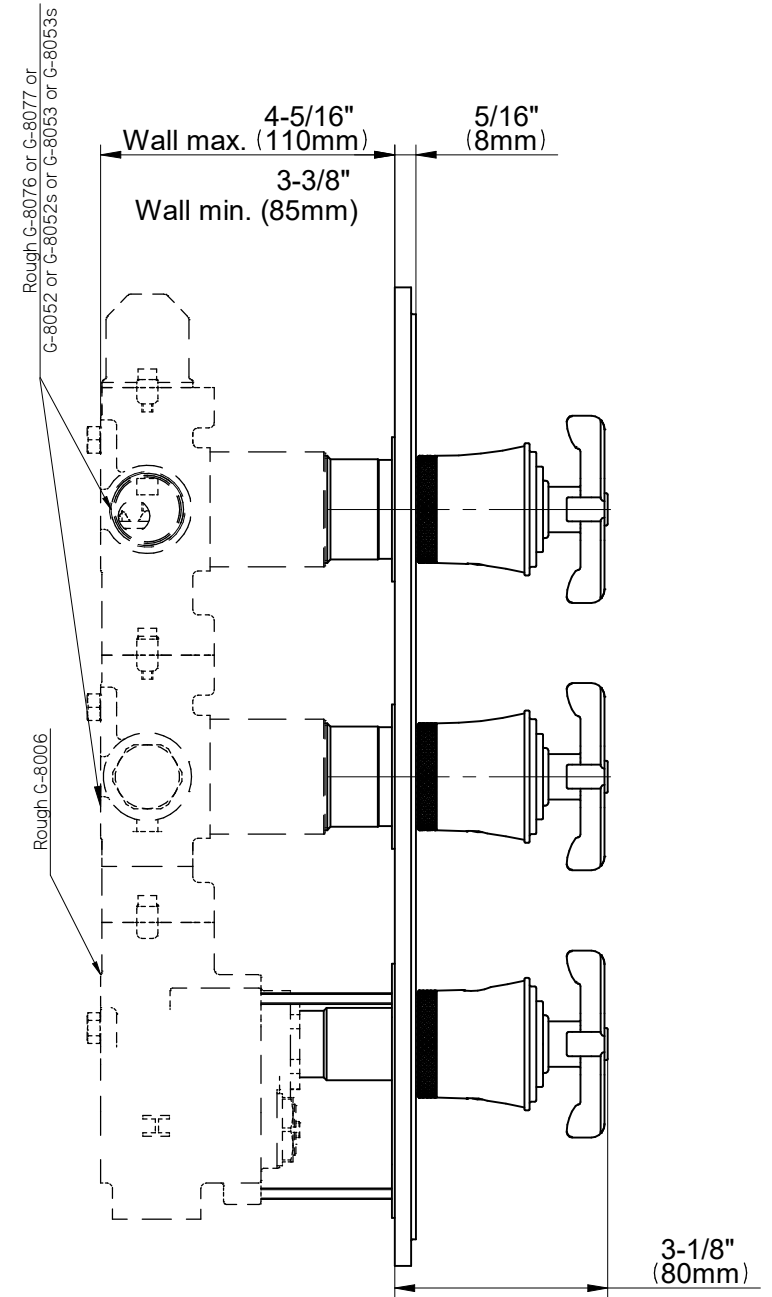

# G-8178HH-C20E-T

## VIGNOLA Series

**GRAFF**<sup>®</sup>  
Art of Bath