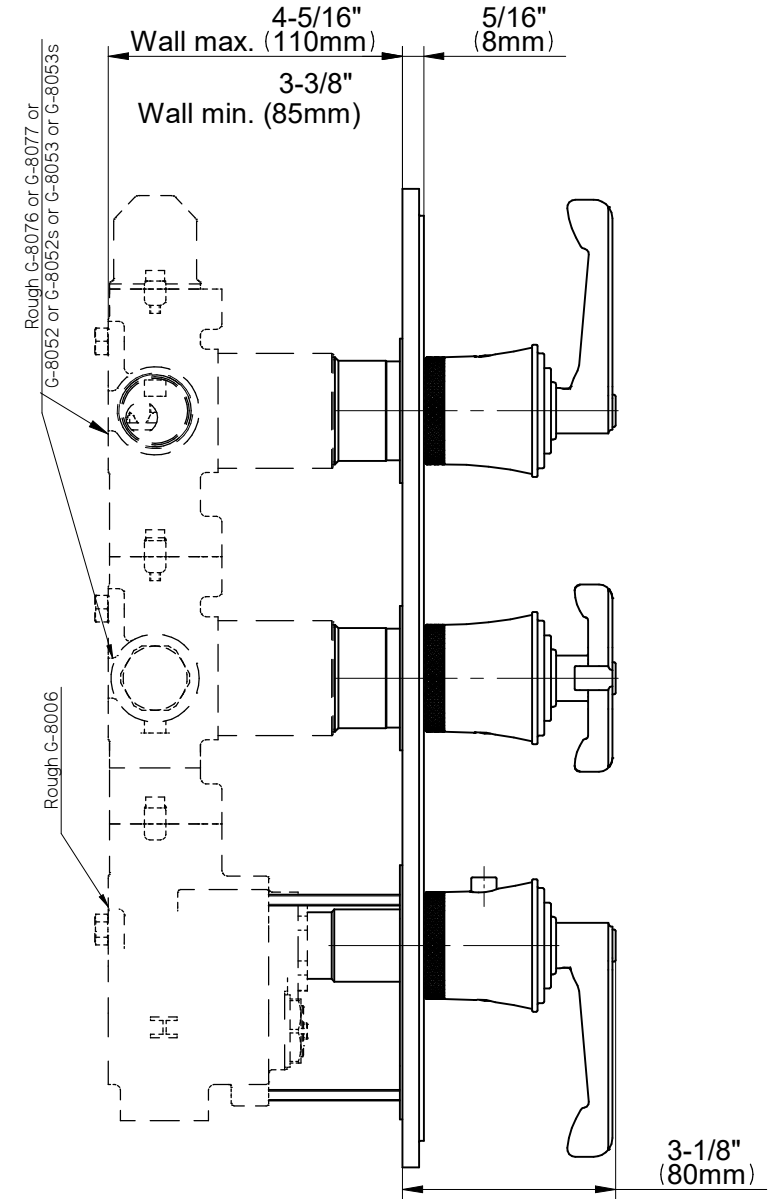

G-8178HH-ALM60C20-T

VIGNOLA Series

GRAFF[®]
Art of Bath