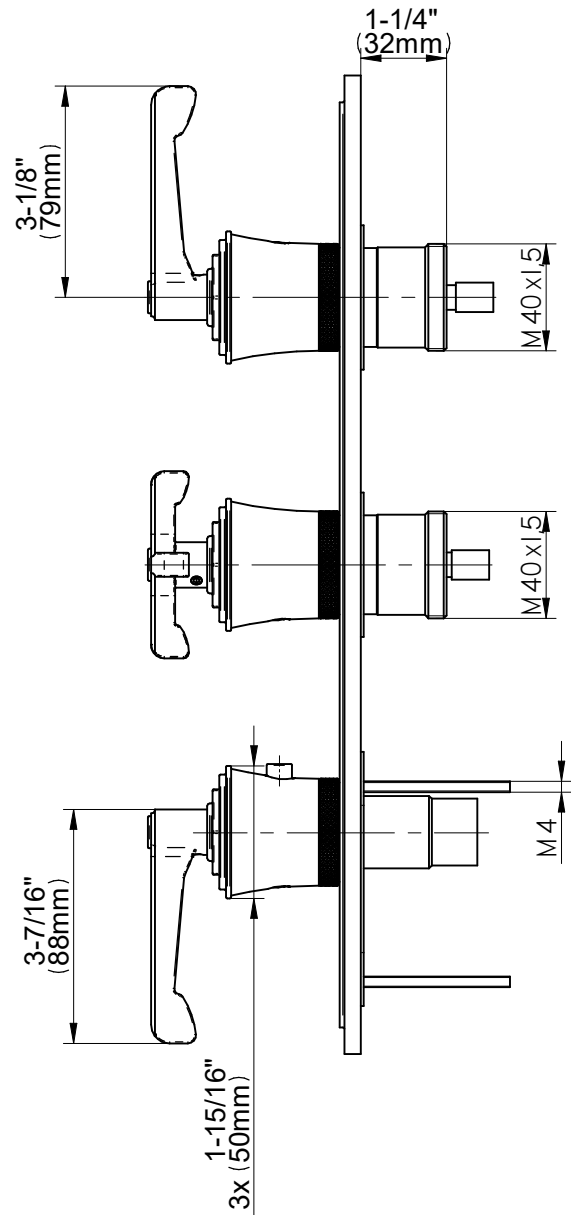

G-8178HH-ALM60C20-T

VIGNOLA Series

GRAFF[®]
Art of Bath