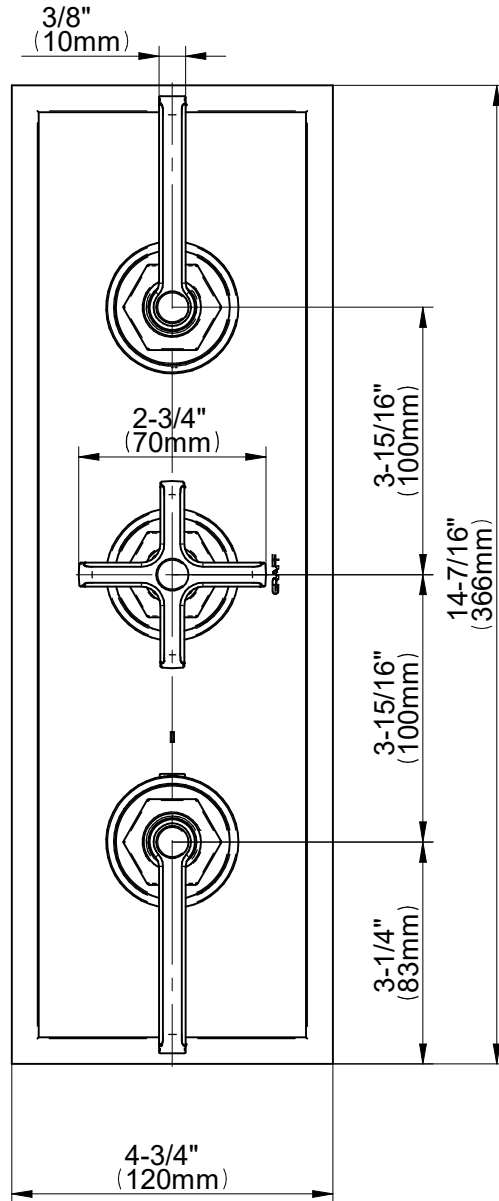

G-8178HH-ALM60C20-T

VIGNOLA Series

GRAFF[®]
Art of Bath