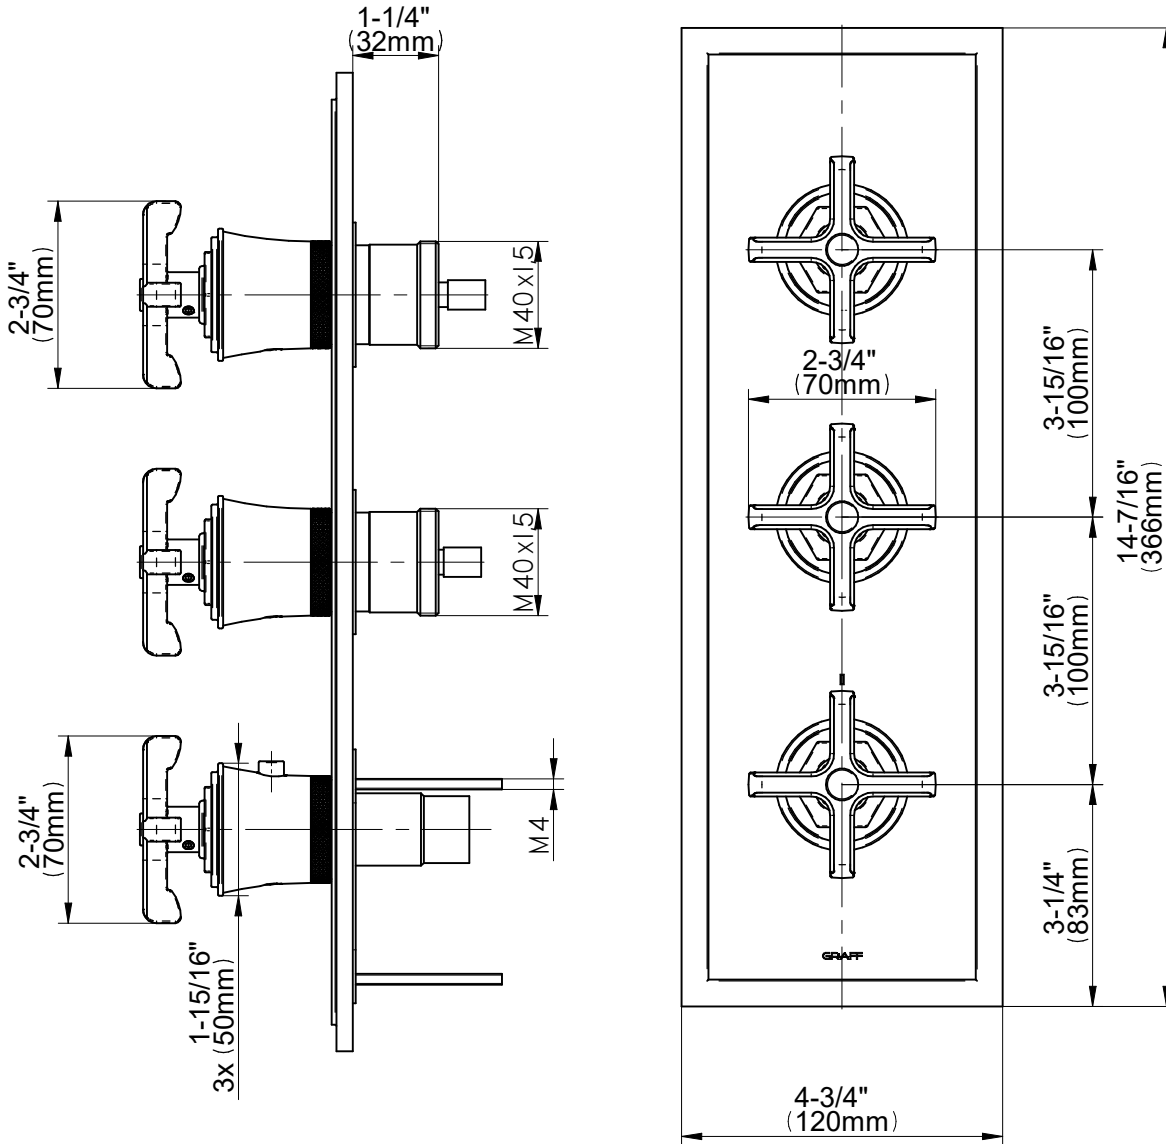

# G-8178-C20E-T

## VIGNOLA Series

**GRAFF**<sup>®</sup>  
Art of Bath