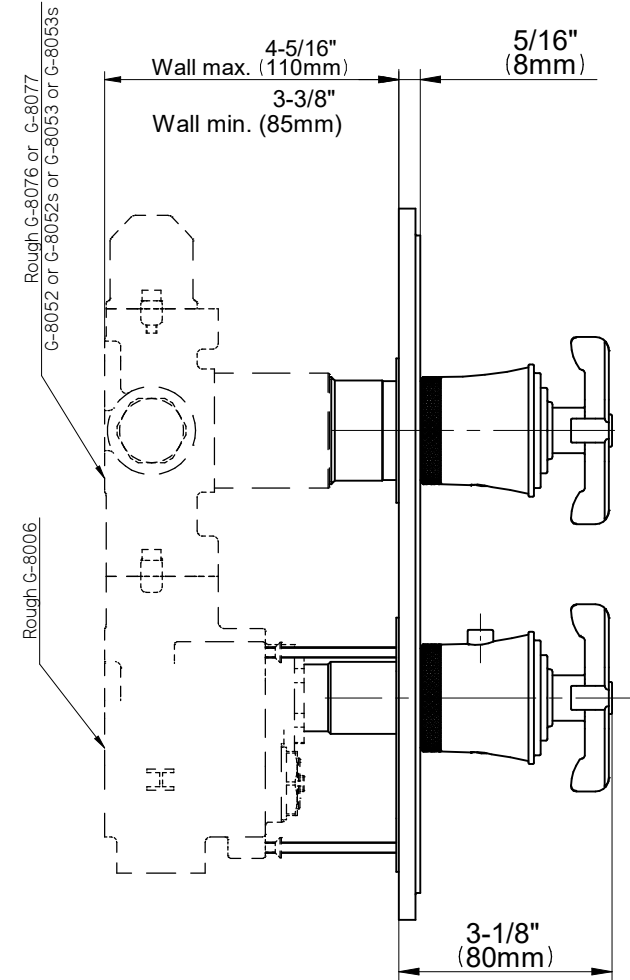

G-8149-C20E0-T

VIGNOLA Series

GRAFF[®]
Art of Bath