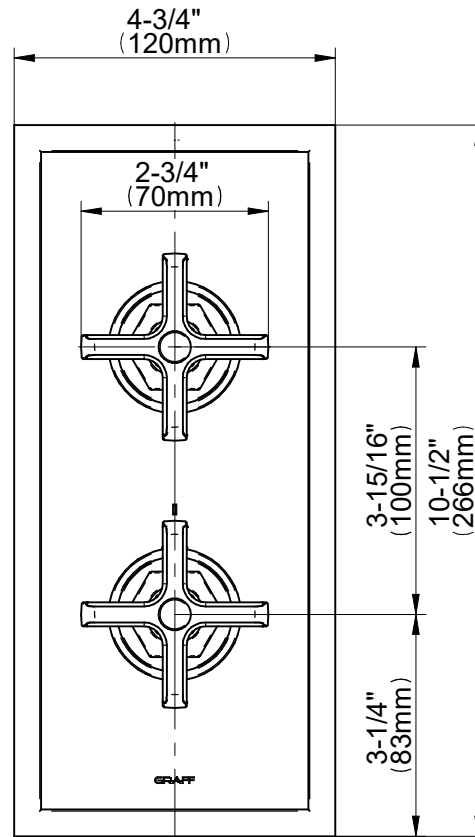

G-8149-C20E0-T

VIGNOLA Series

GRAFF[®]
Art of Bath