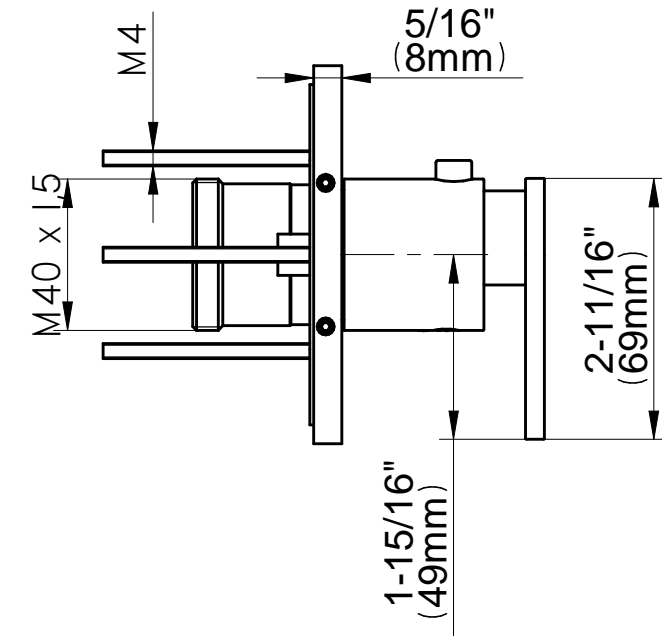

# G-8059H-LM23E0 Series

**GRAFF**<sup>®</sup>  
CUTTING EDGE DESIGN