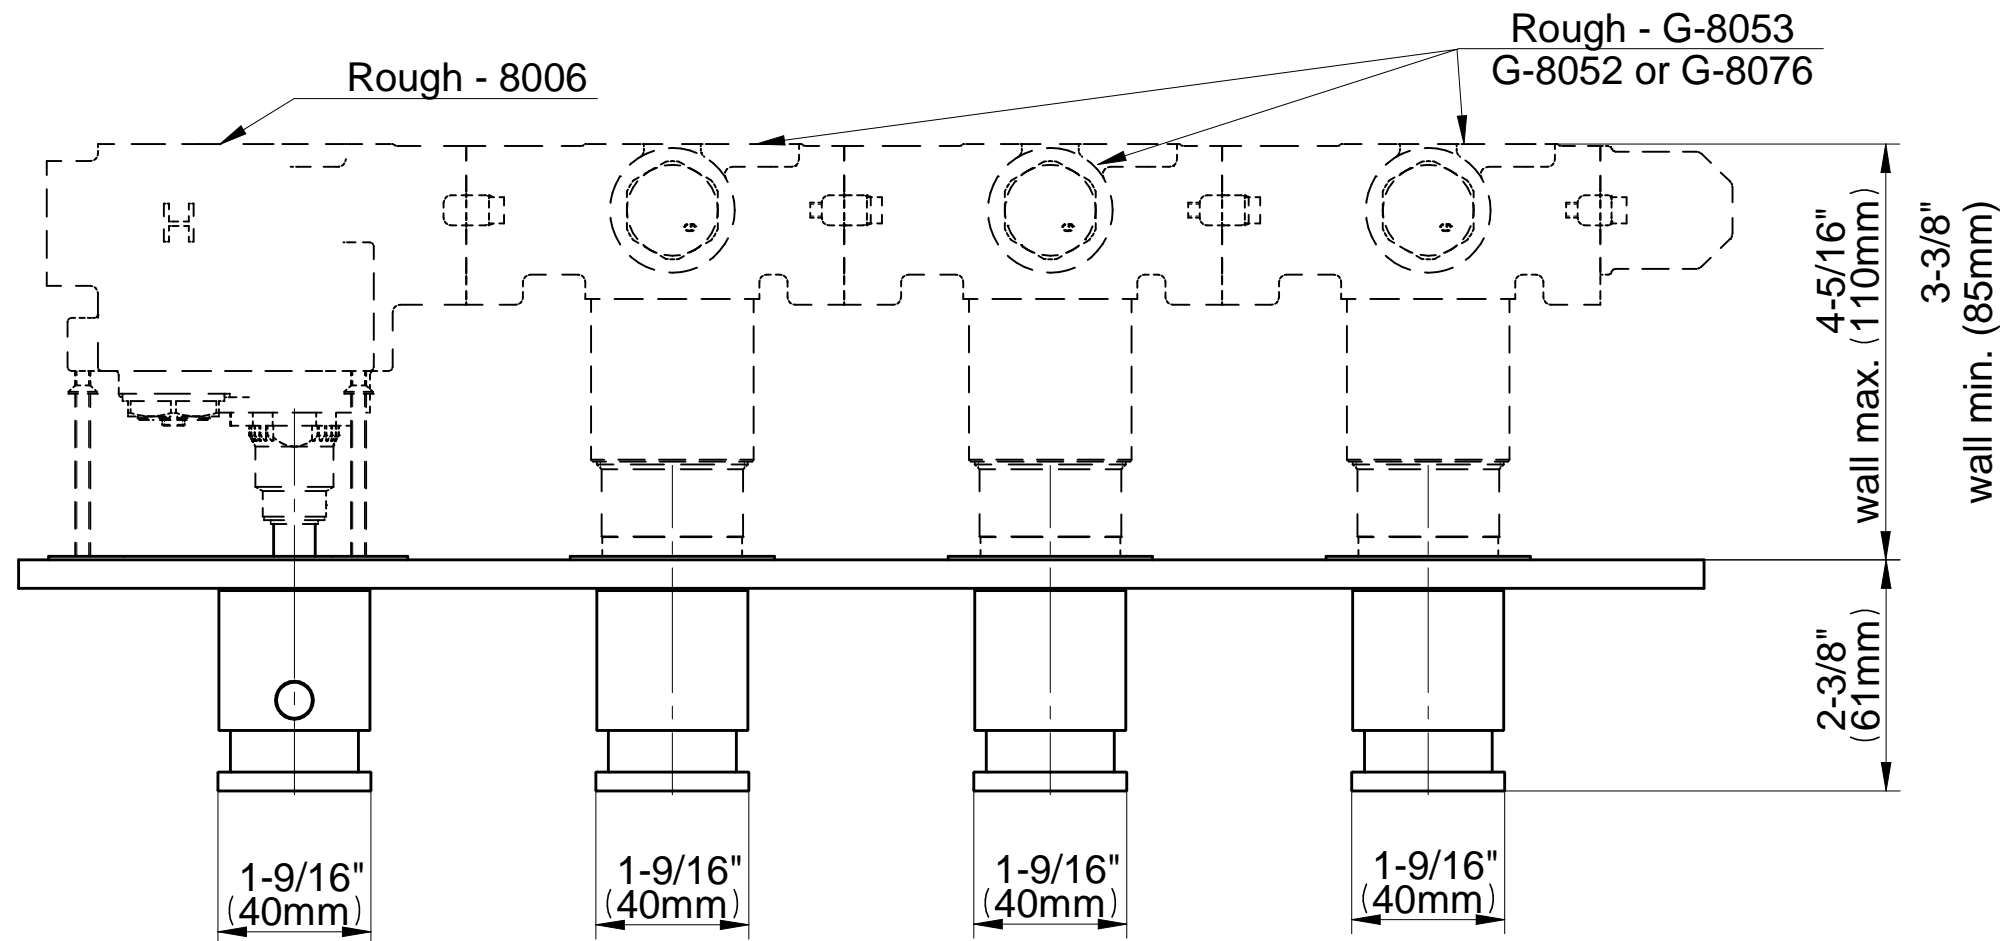

# G-8059H-LM23E0 Series

**GRAFF**<sup>®</sup>  
CUTTING EDGE DESIGN