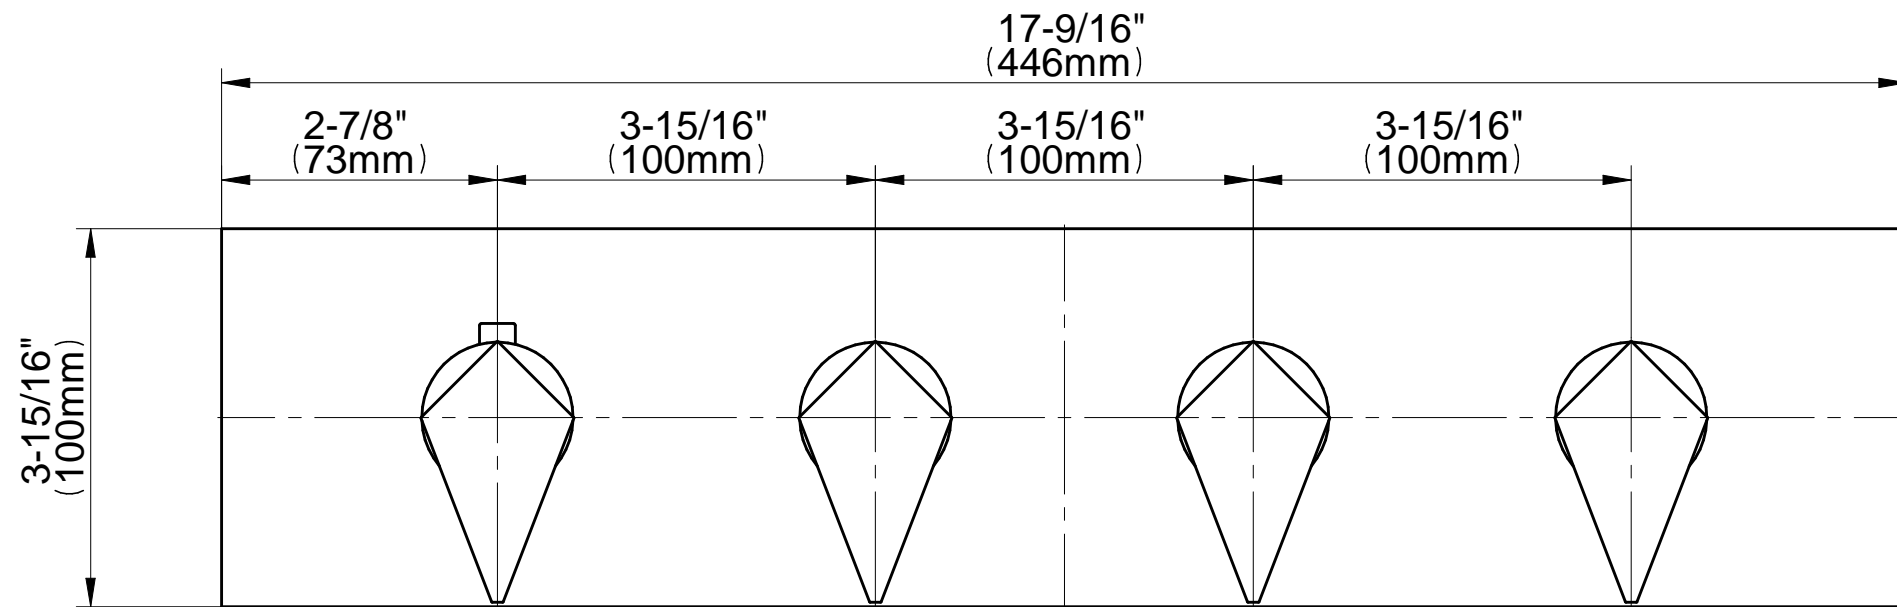

# G-8059H-LM23E0 Series

**GRAFF**<sup>®</sup>  
CUTTING EDGE DESIGN