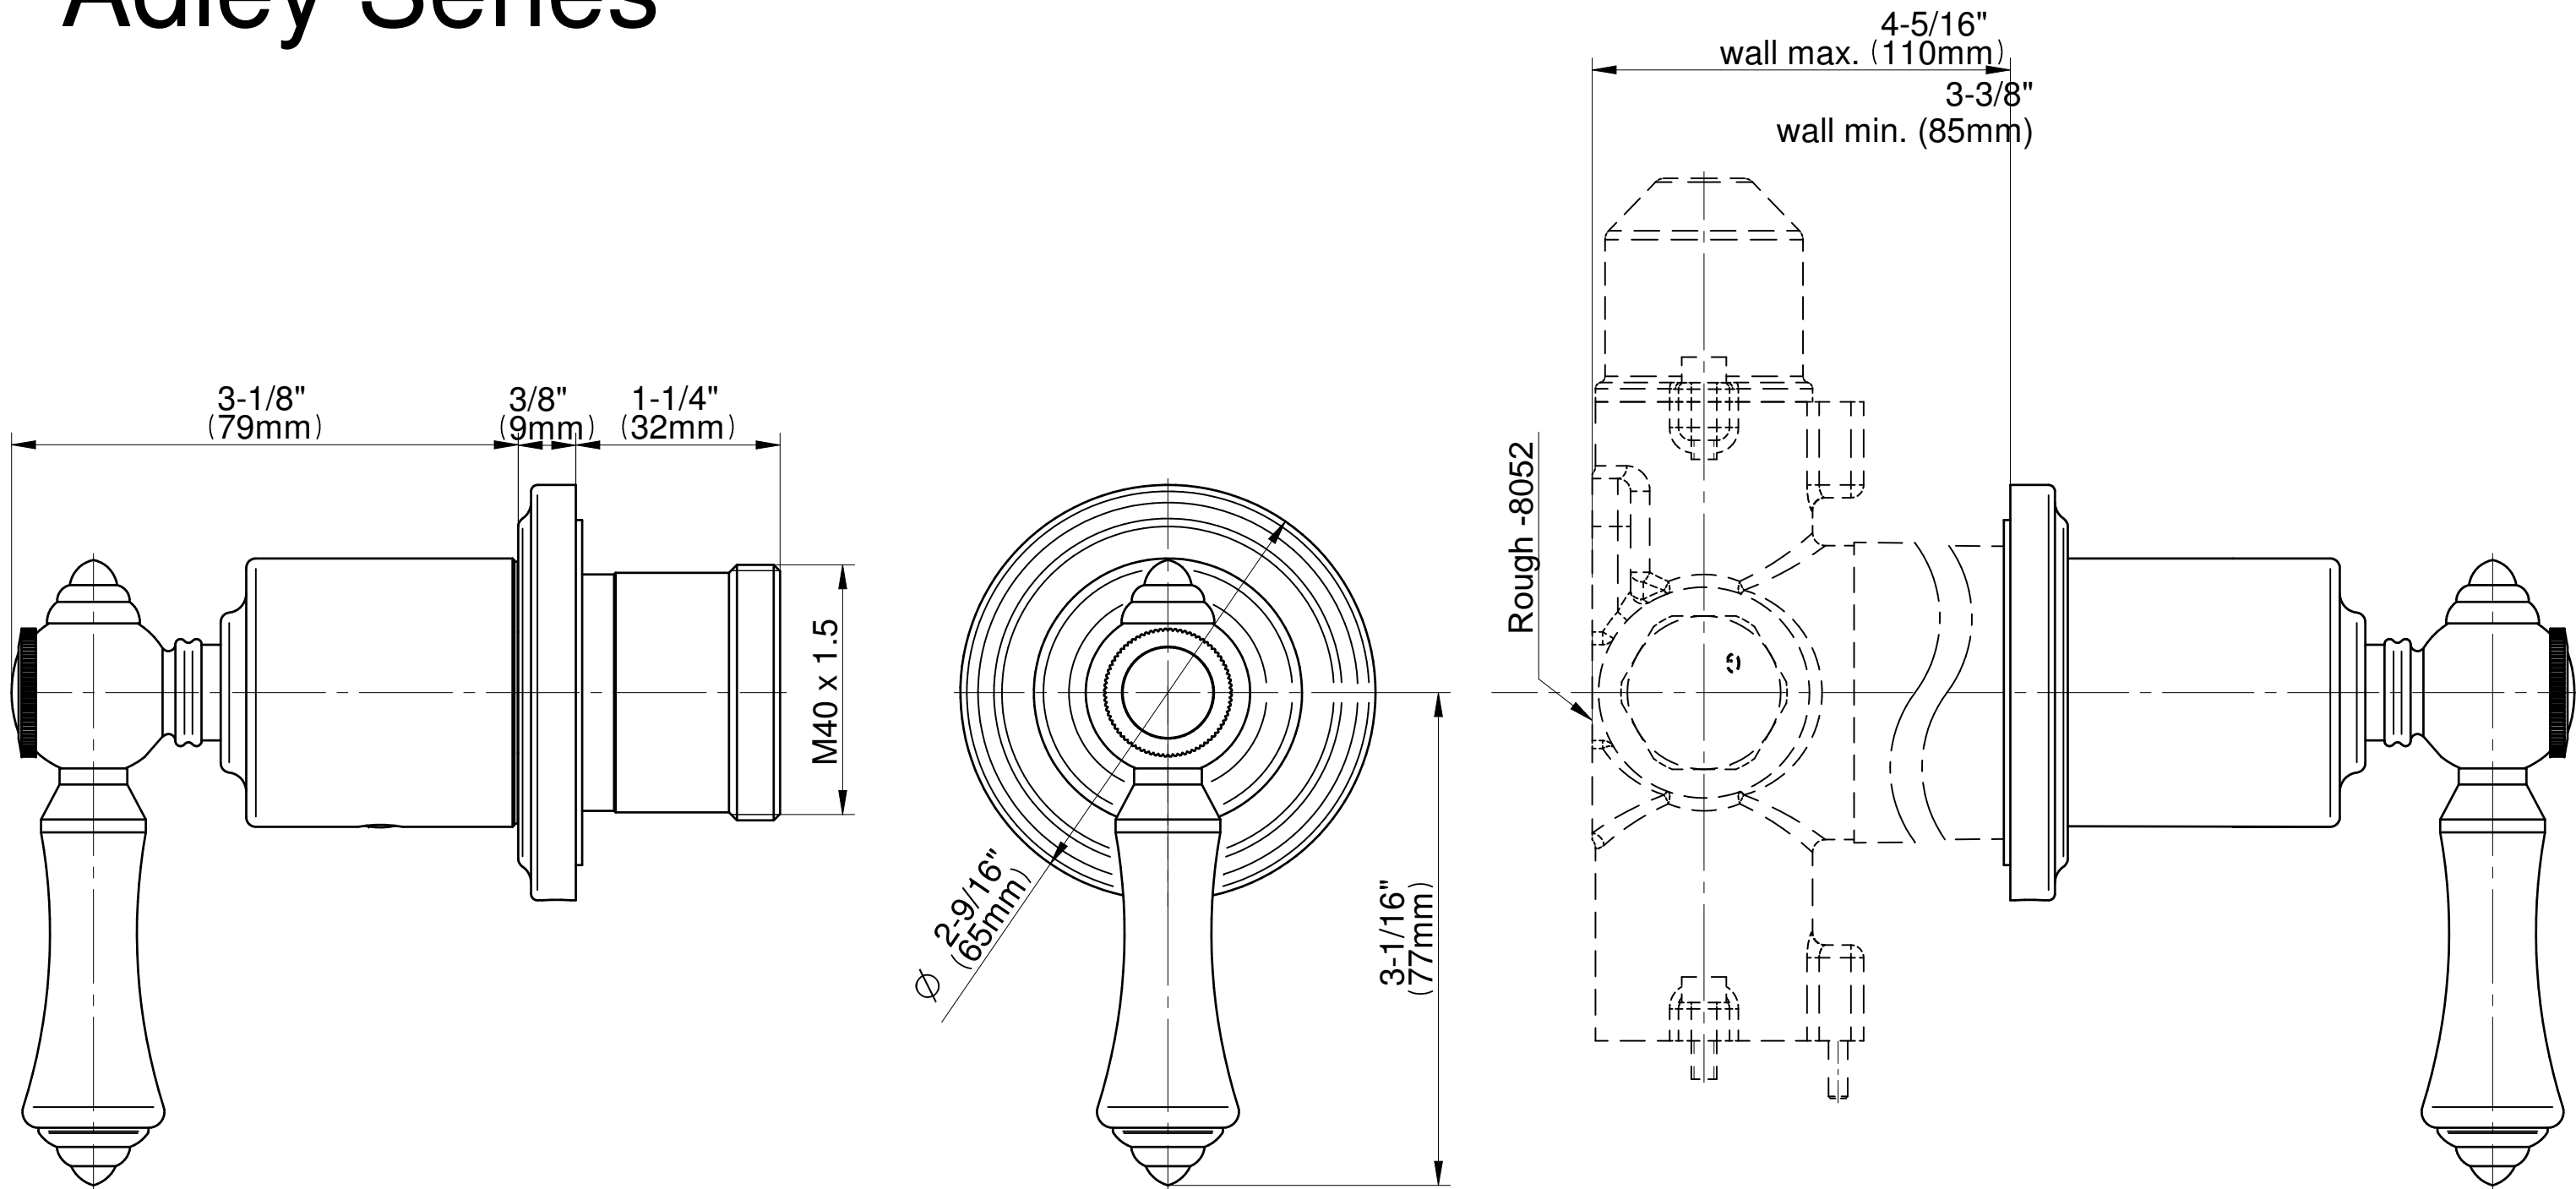

G-8038-LM15E1-T

Adley Series

GRAFF®