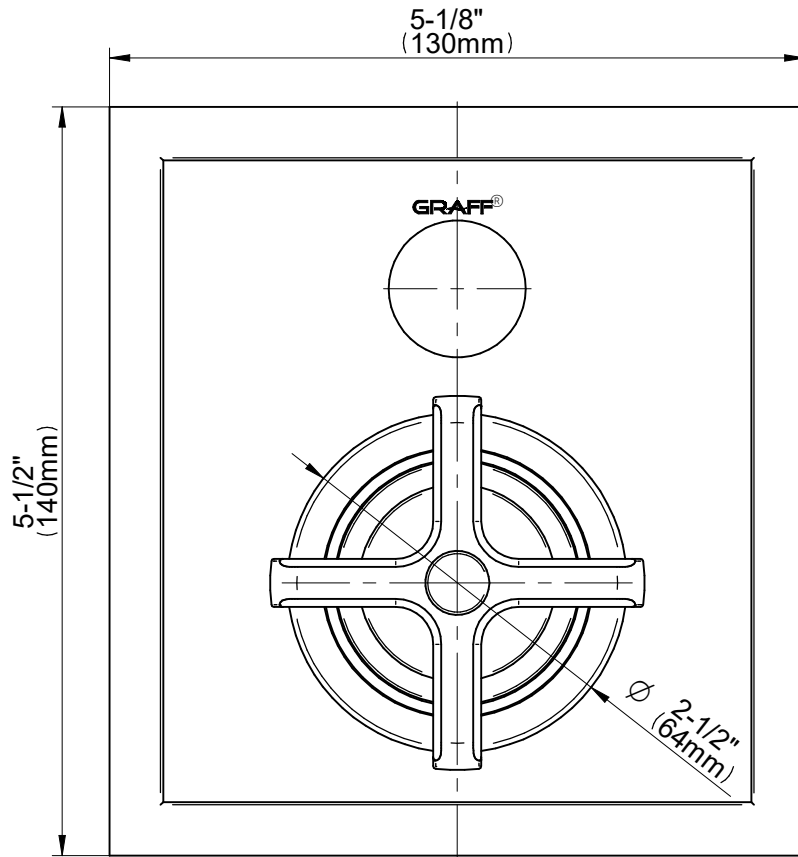

G-7085-C20B-T

VIGNOLA Series

GRAFF[®]
Art of Bath