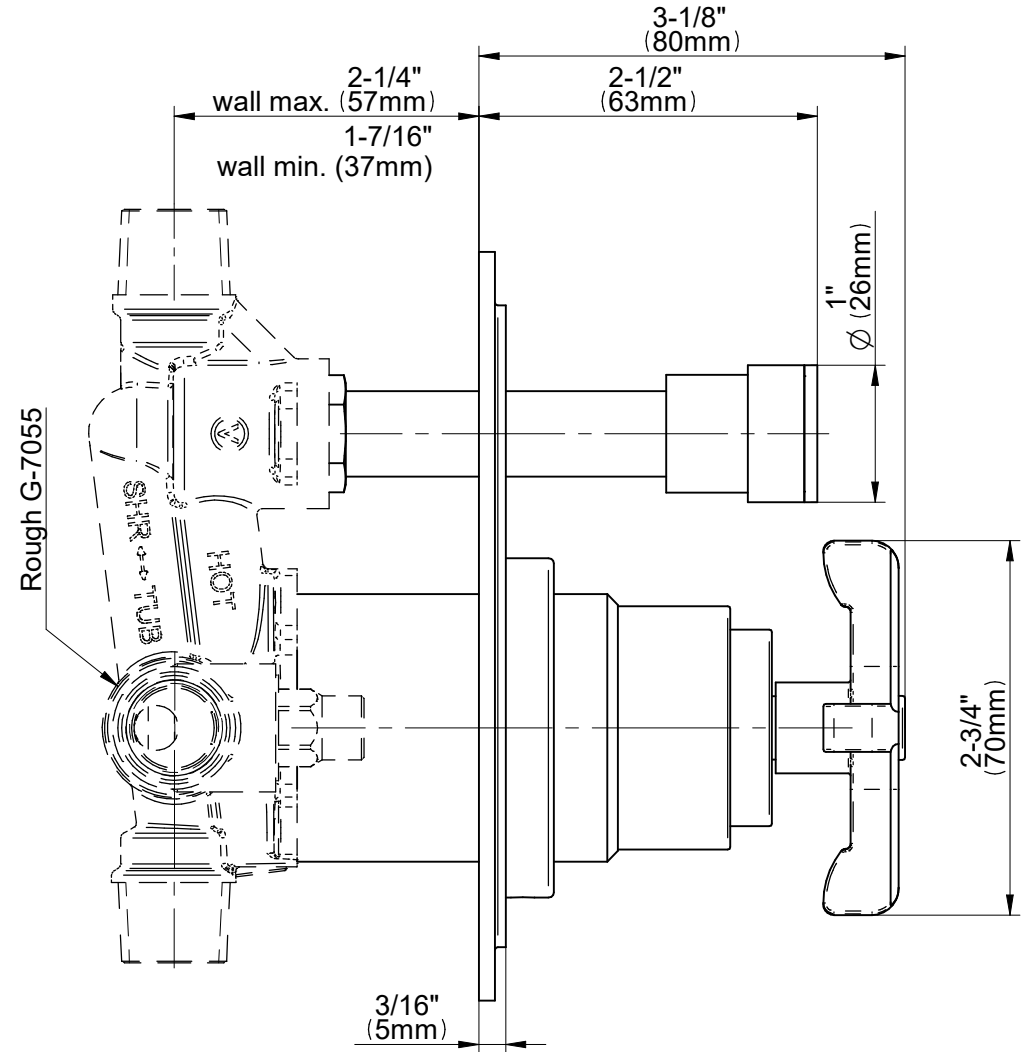

G-7085-C20B-T

VIGNOLA Series

GRAFF[®]
Art of Bath