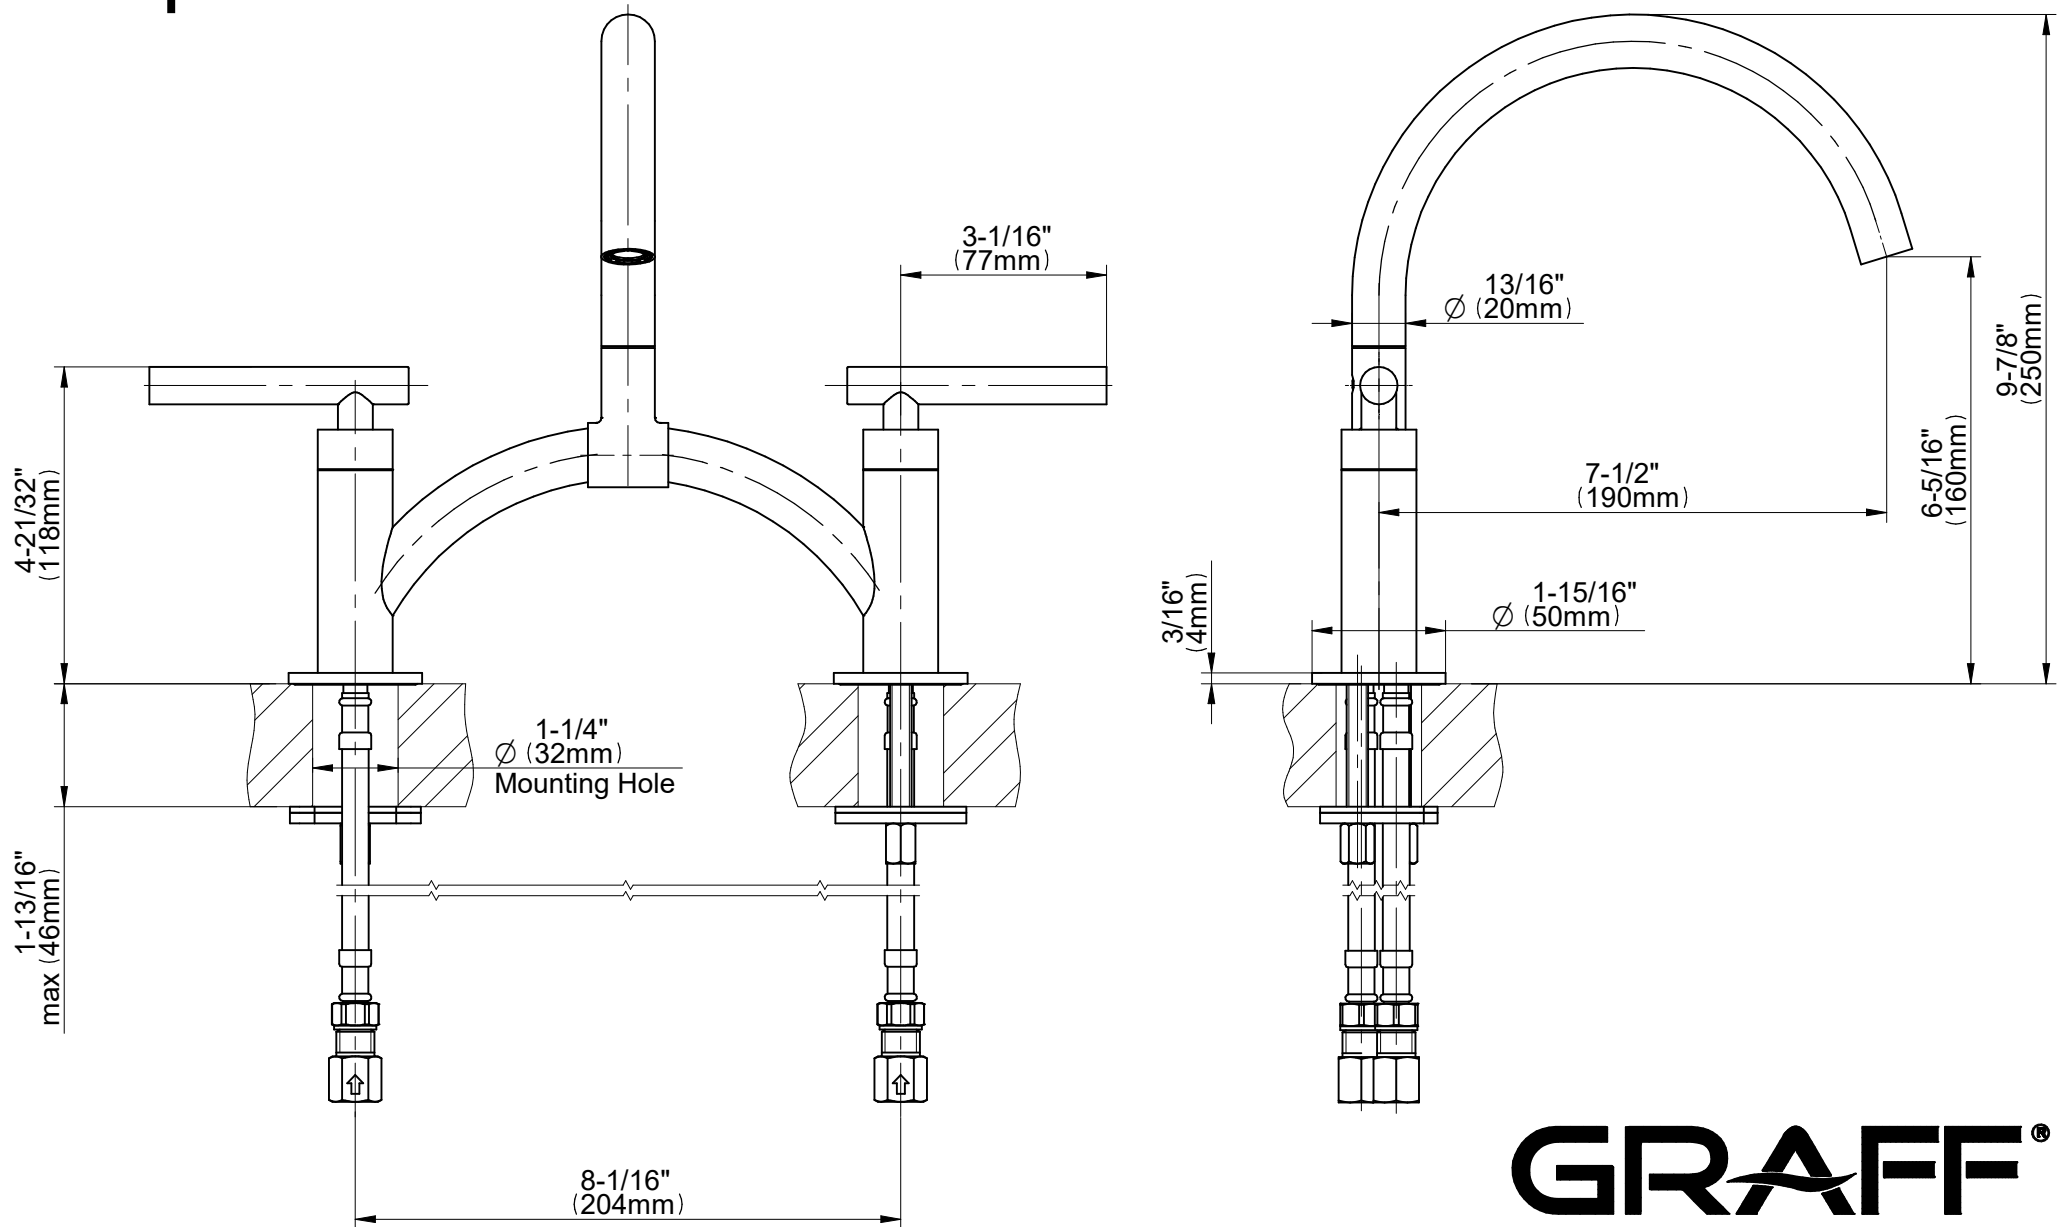

# GN-5890-LM49

## Sosprio Series

**GRAFF**<sup>®</sup>  
Art of Bath