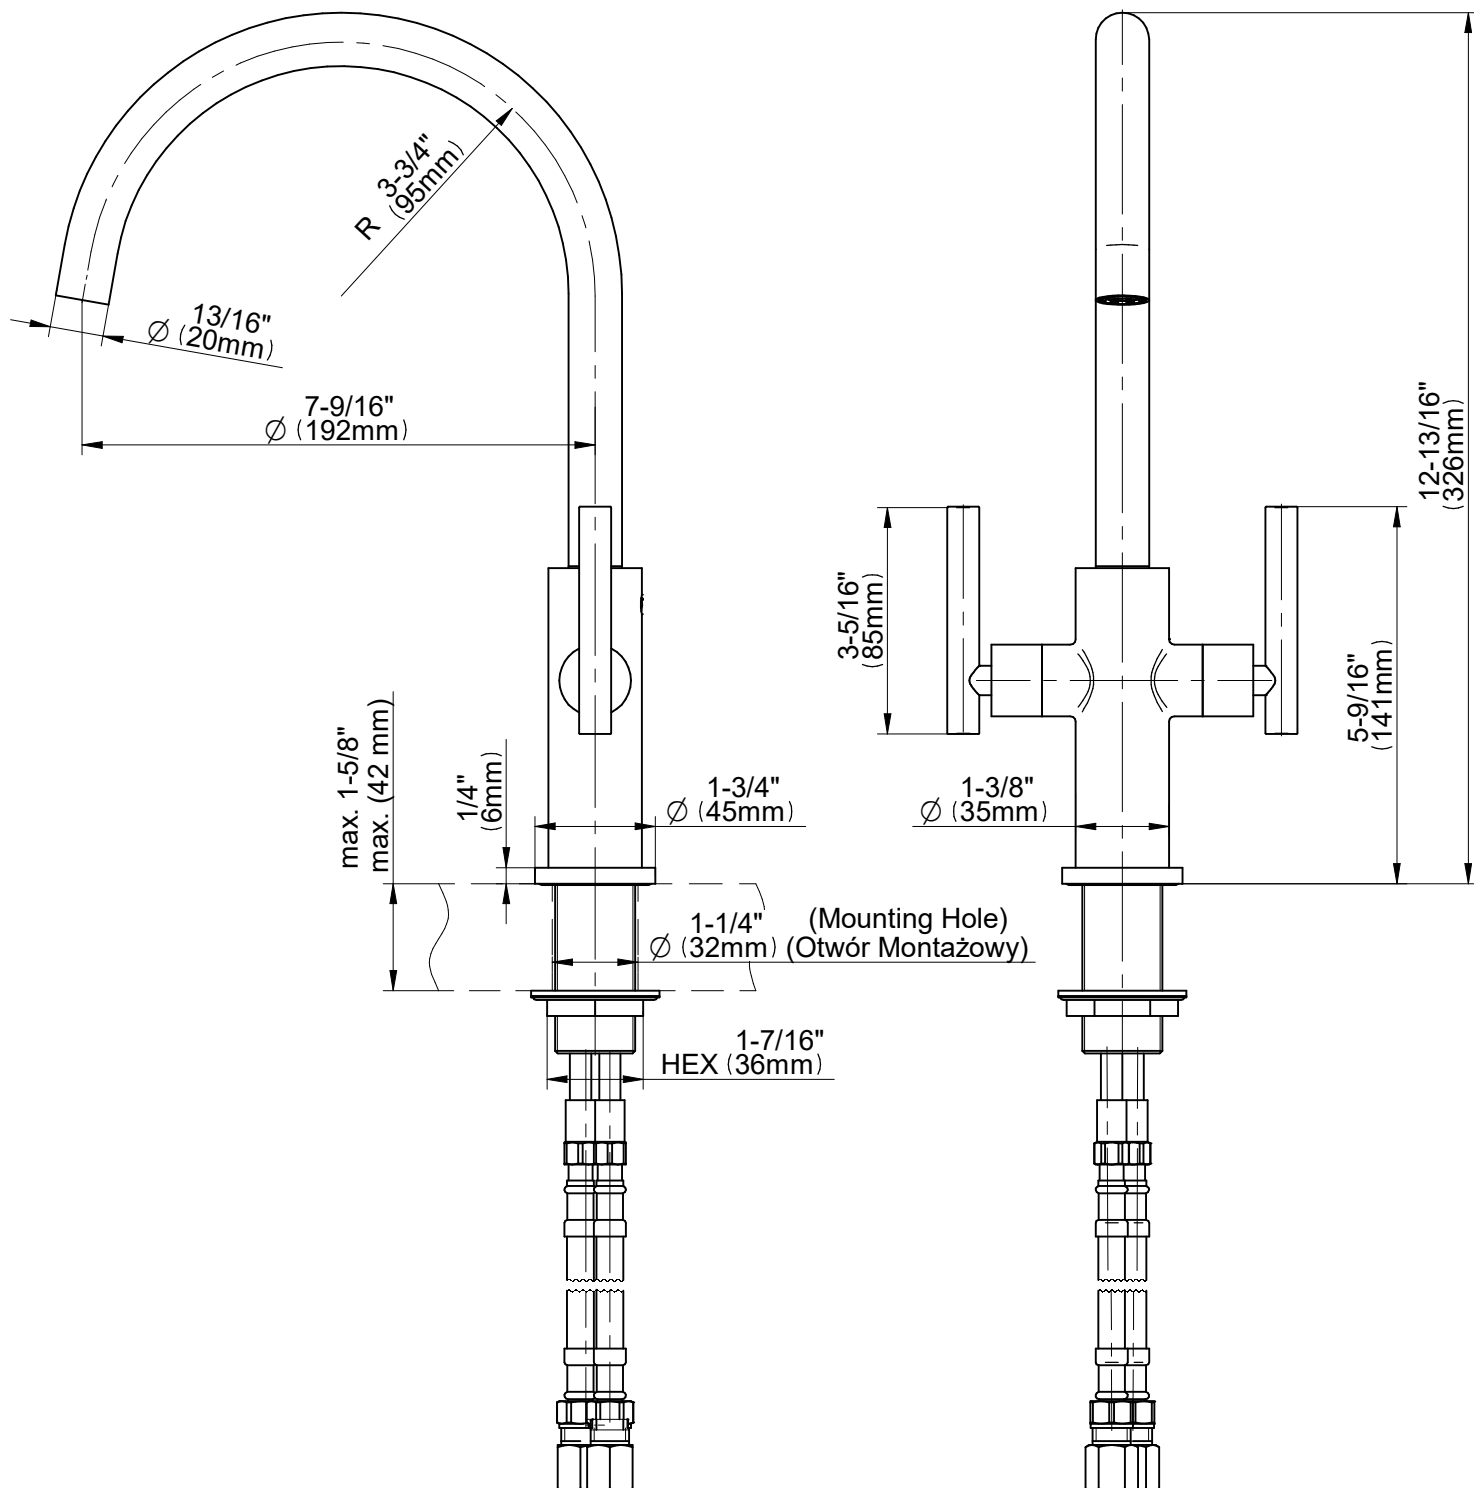

G-5671-LM49D

Sosprio Series