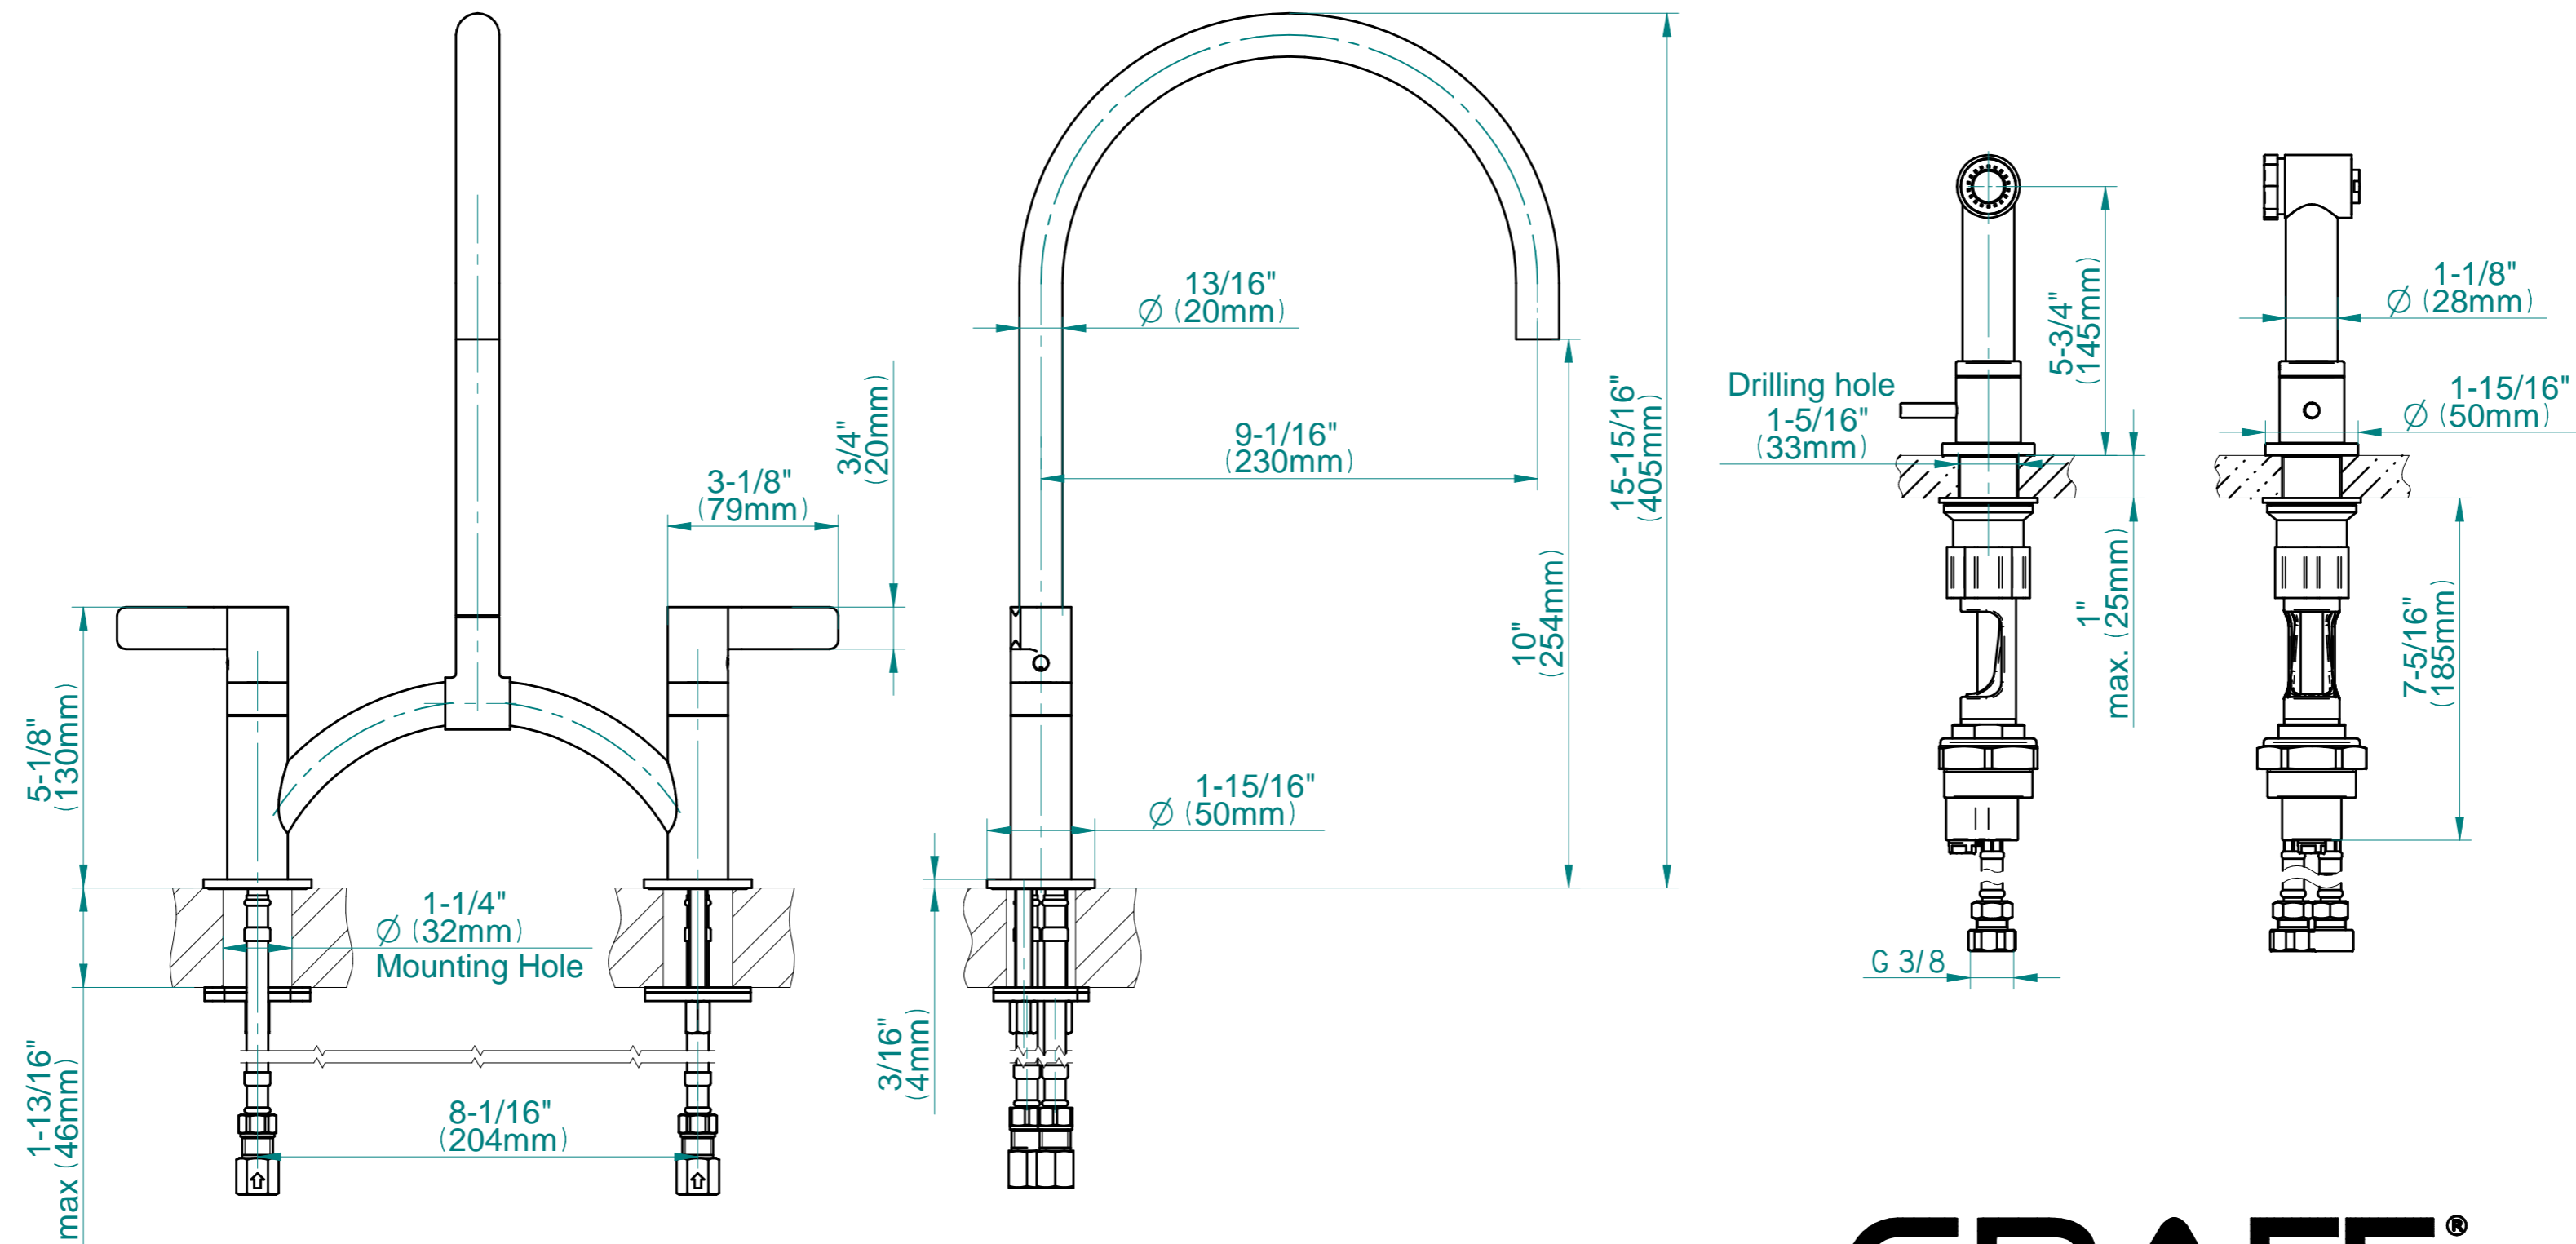

G-4895-LM46B

Sosprio Series

GRAFF[®]
CUTTING EDGE DESIGN