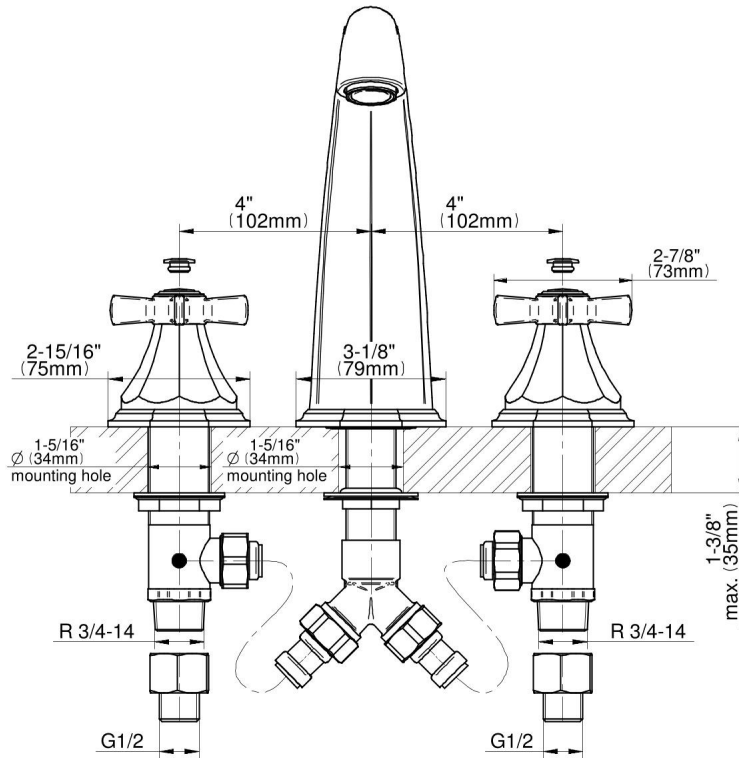

G-1950-C16L

TOPAZ Series

GRAFF®
Art of Bath