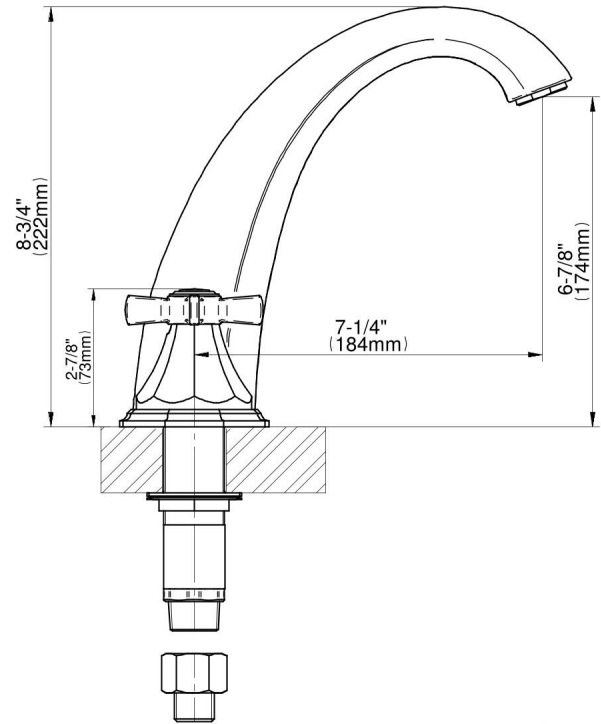

G-1950-C16L

TOPAZ Series

GRAFF®
Art of Bath