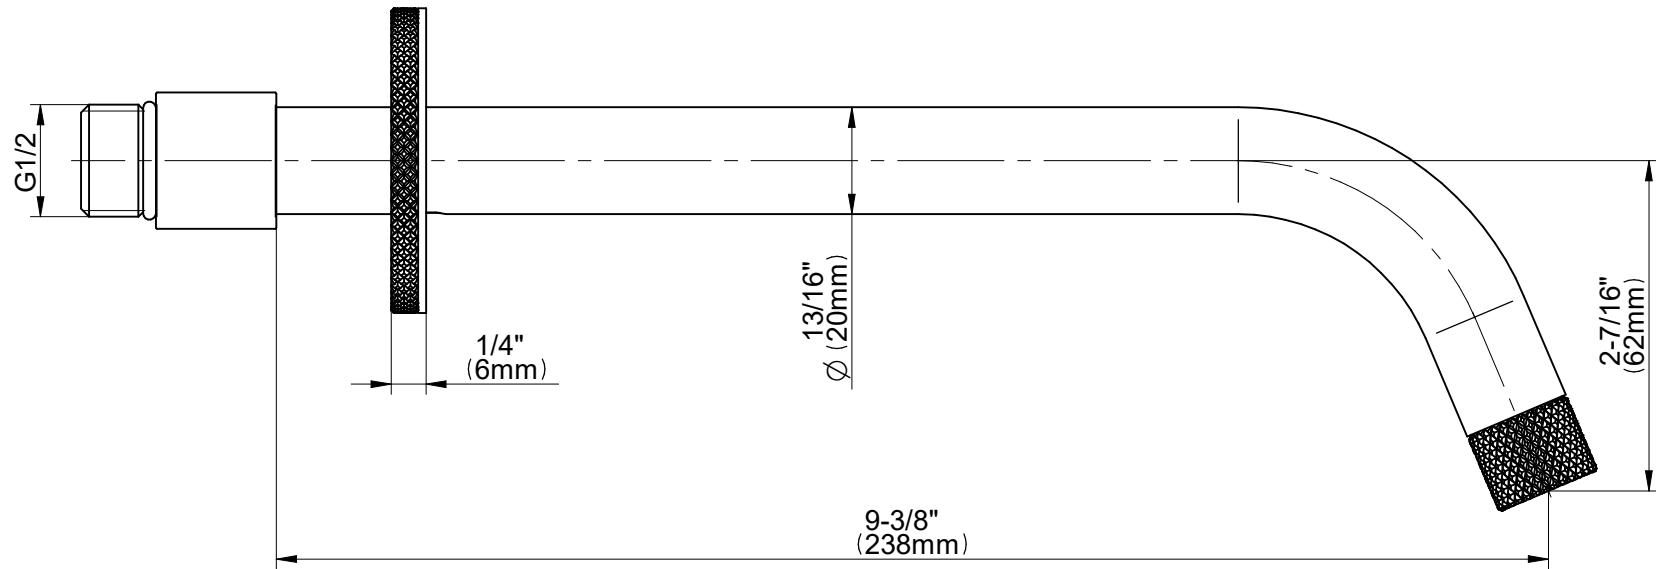

G-11539

MOD+ Series

GRAFF[®]
Art of Bath