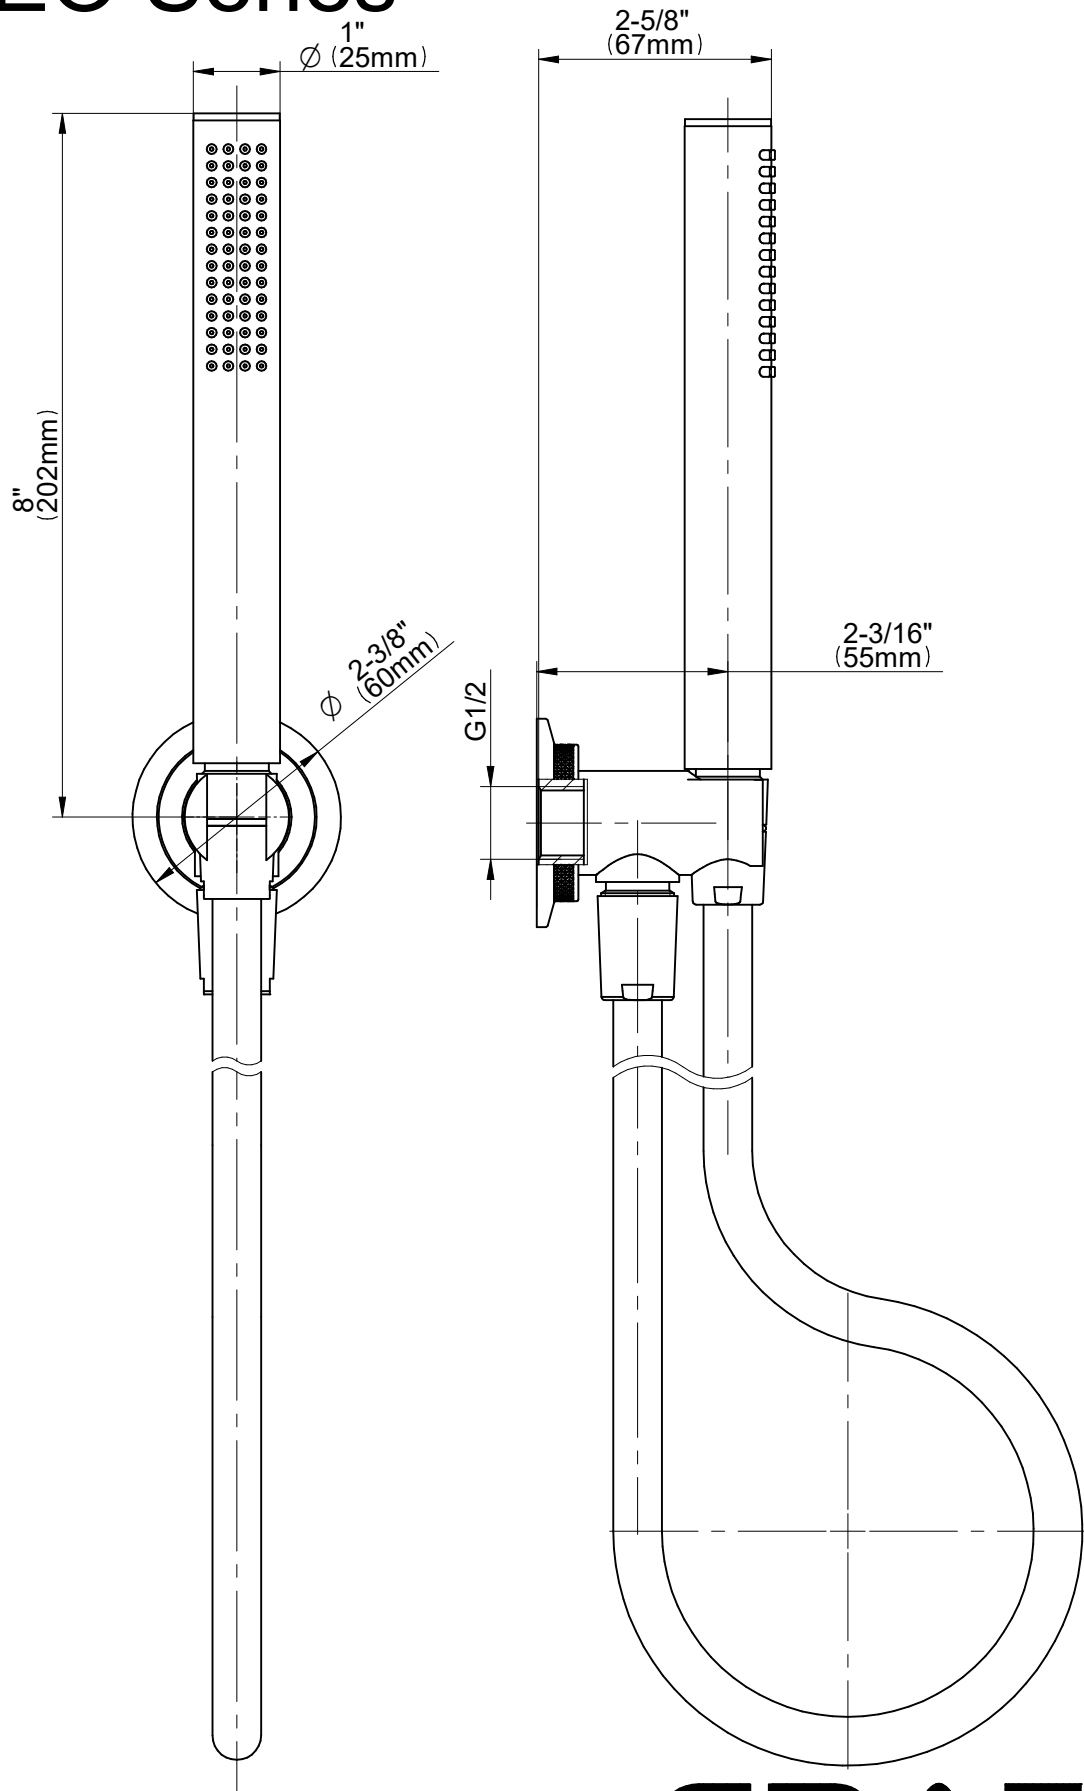

E-86271-**

CAMEO Series

GRAFF[®]
Art of Bath