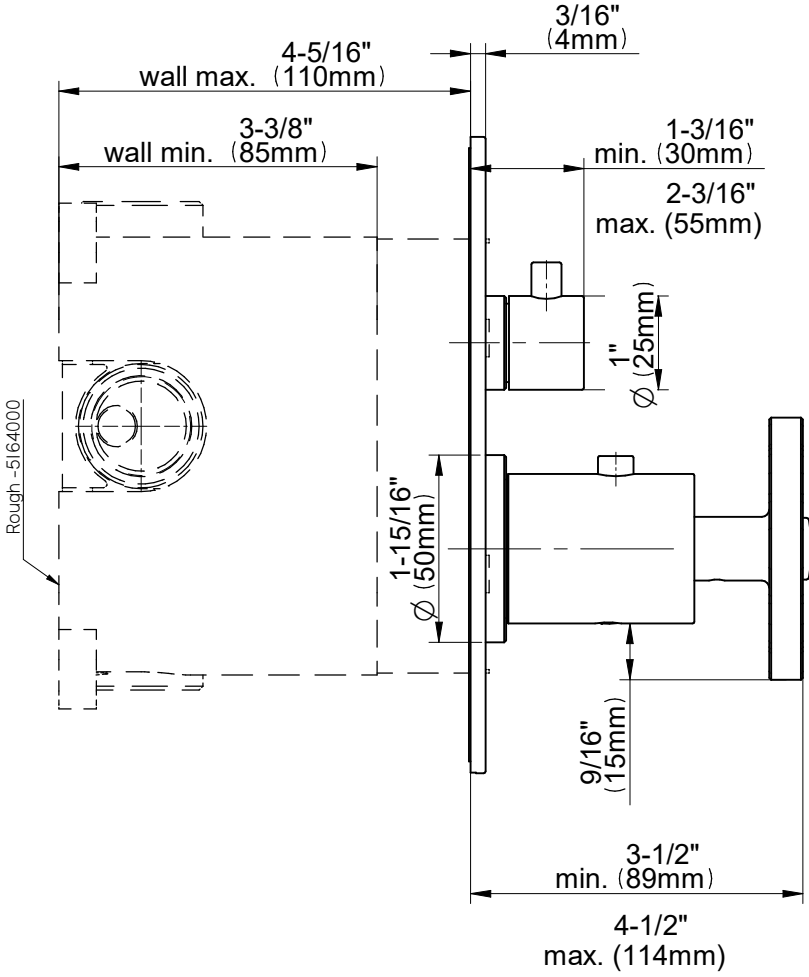

E-18037-C18E-T

Uni-Box Series

GRAFF[®]
Art of Bath