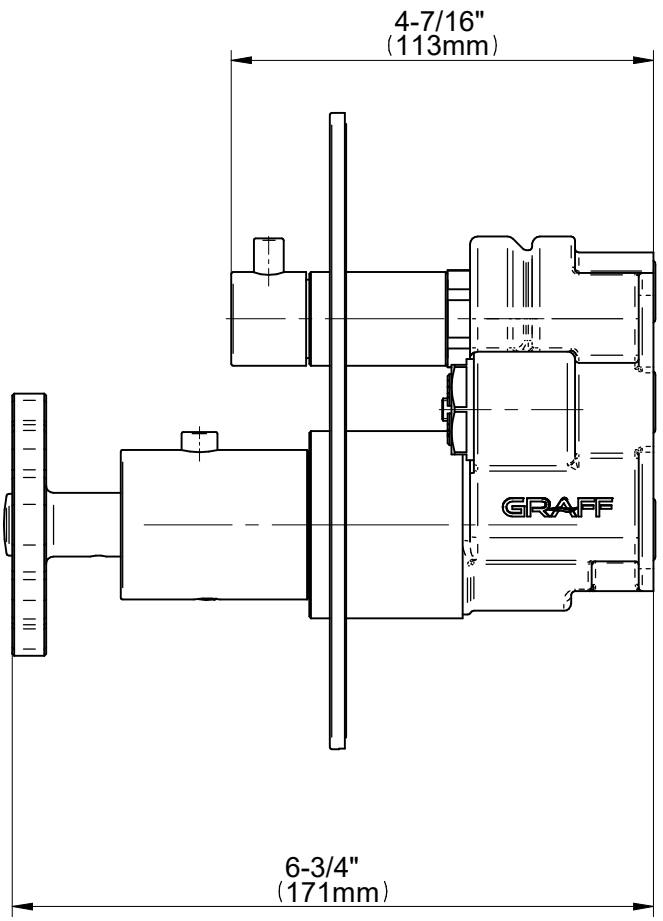

E-18037-C18E-T

Uni-Box Series

GRAFF[®]
Art of Bath