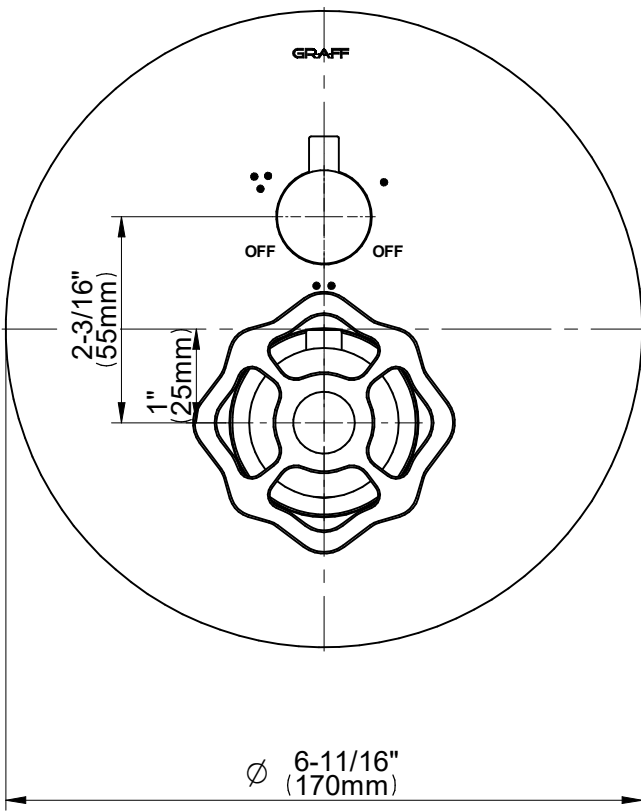

E-18037-C18E-T

Uni-Box Series

GRAFF[®]
Art of Bath