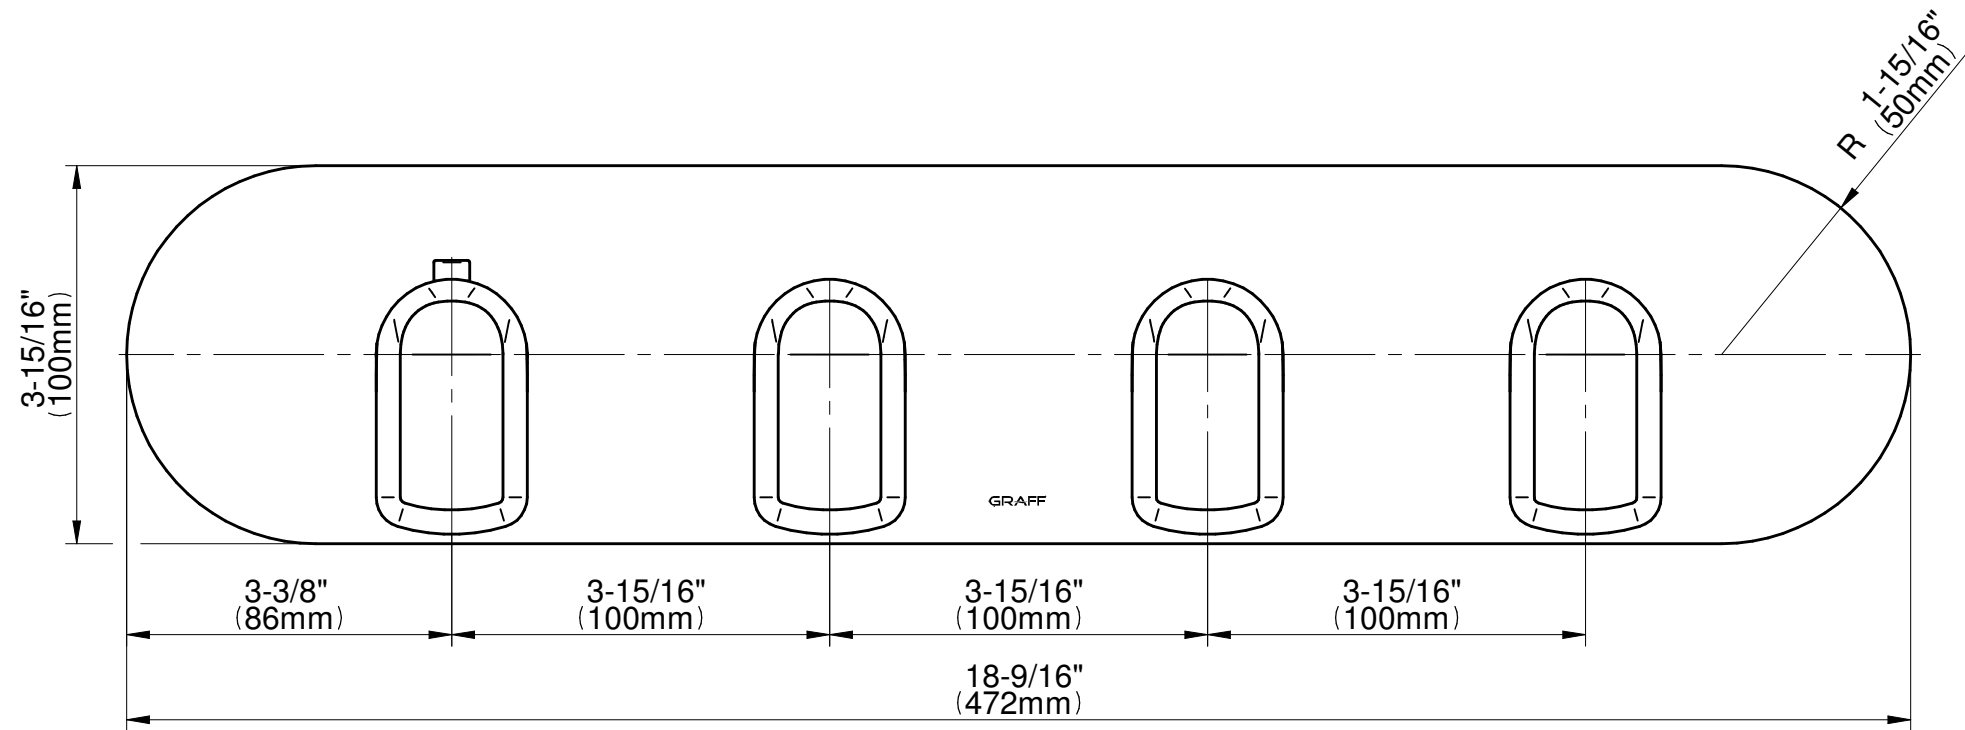

E-8058H-LM61E0-T

ONDA Series

GRAFF®