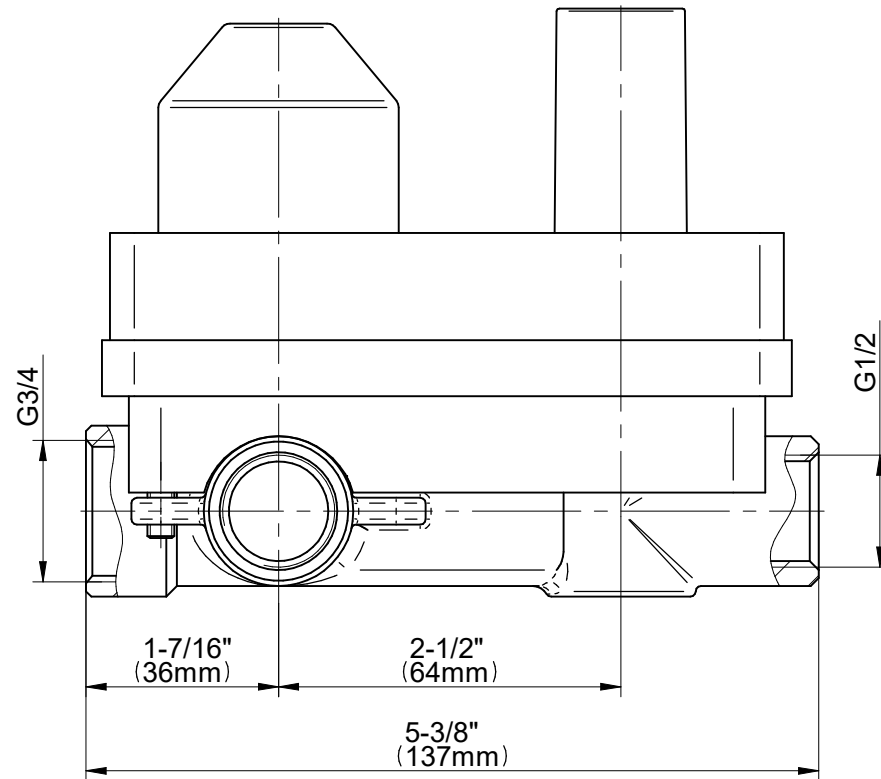

E-7059

Java Series

GRAFF[®]
Art of Bath