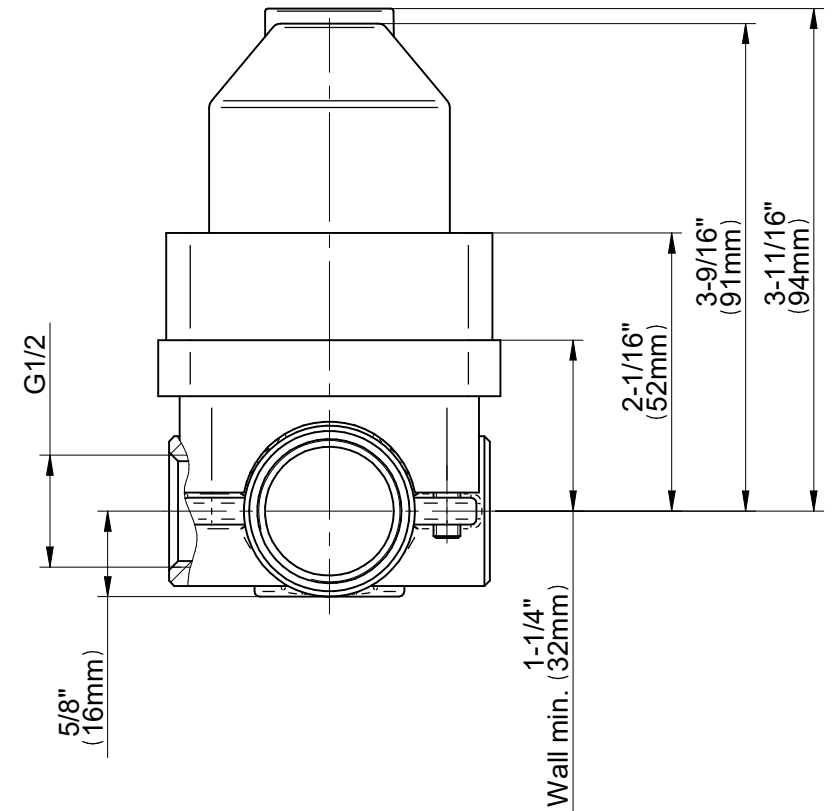

E-7059

Java Series

GRAFF[®]
Art of Bath