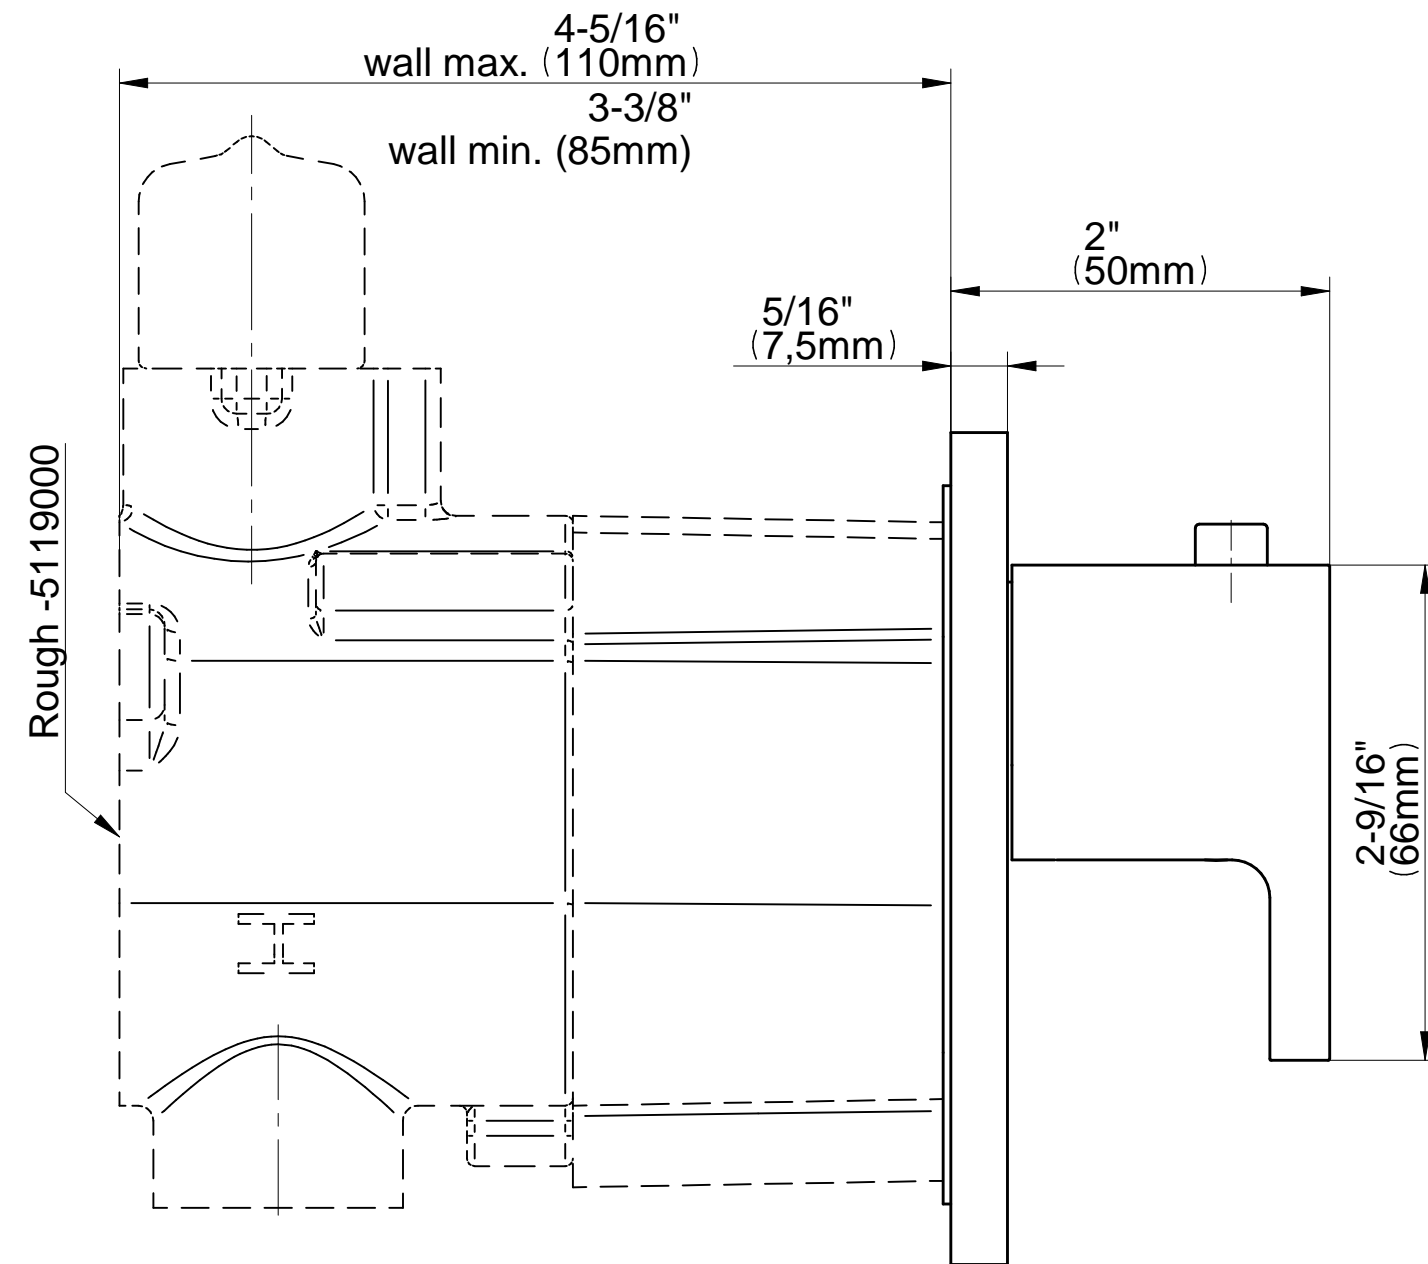

5170000

Luna / Targa / Sade Series

GRAFF®
CUTTING EDGE DESIGN