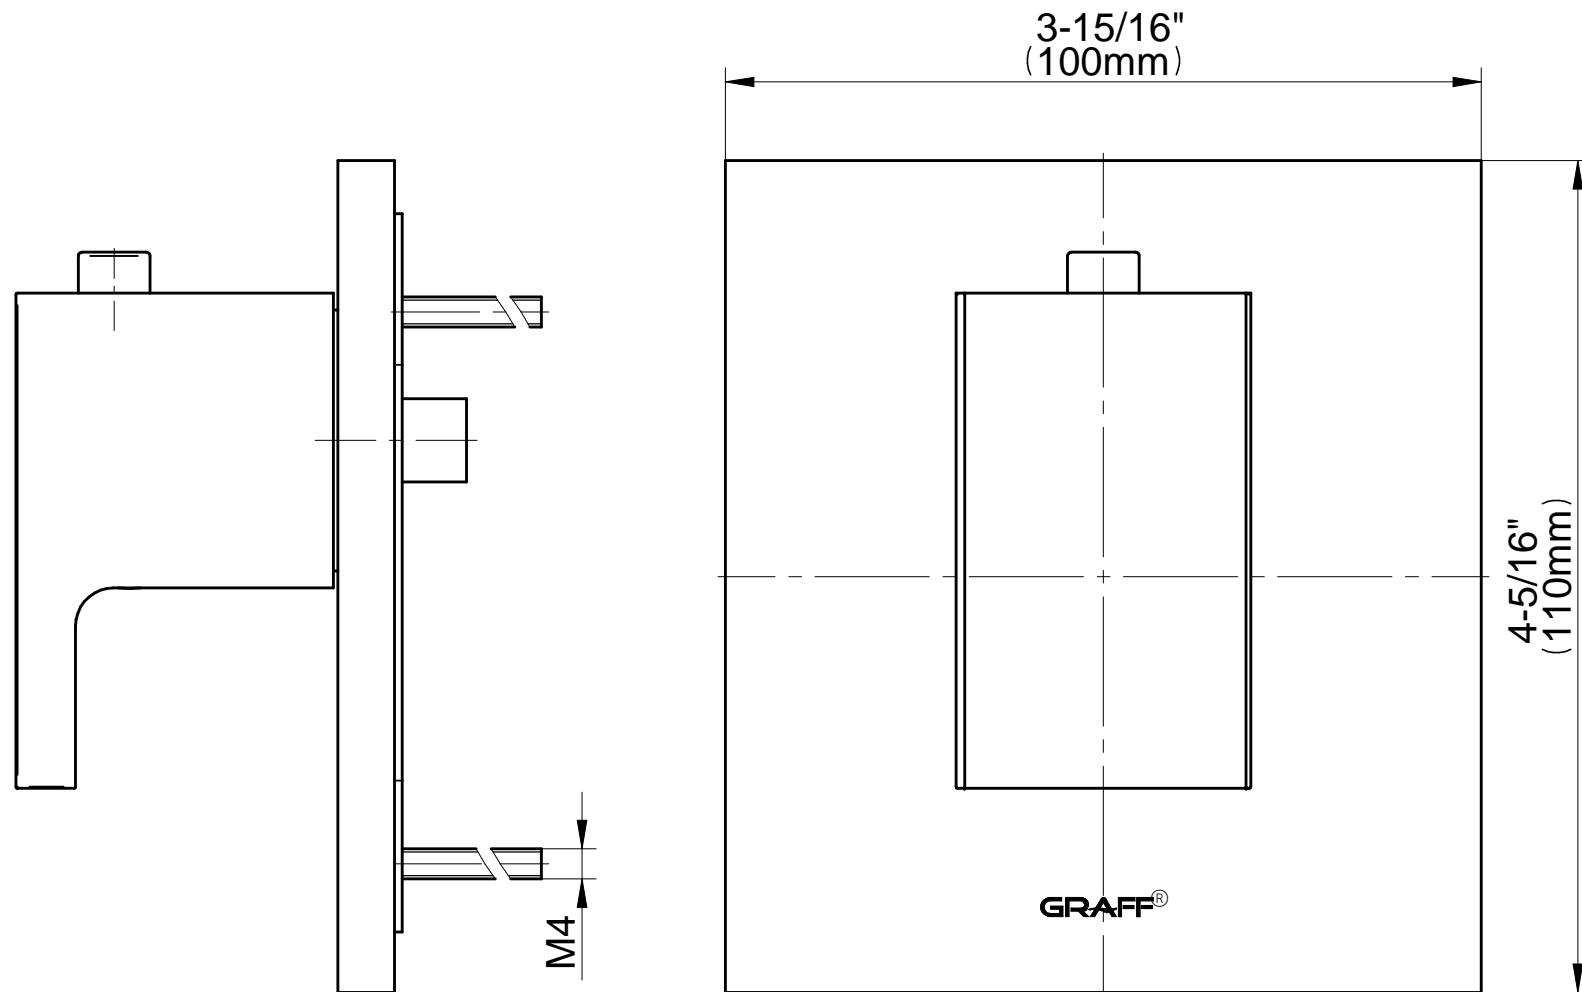

5170000

Luna / Targa / Sade Series

GRAFF®
CUTTING EDGE DESIGN