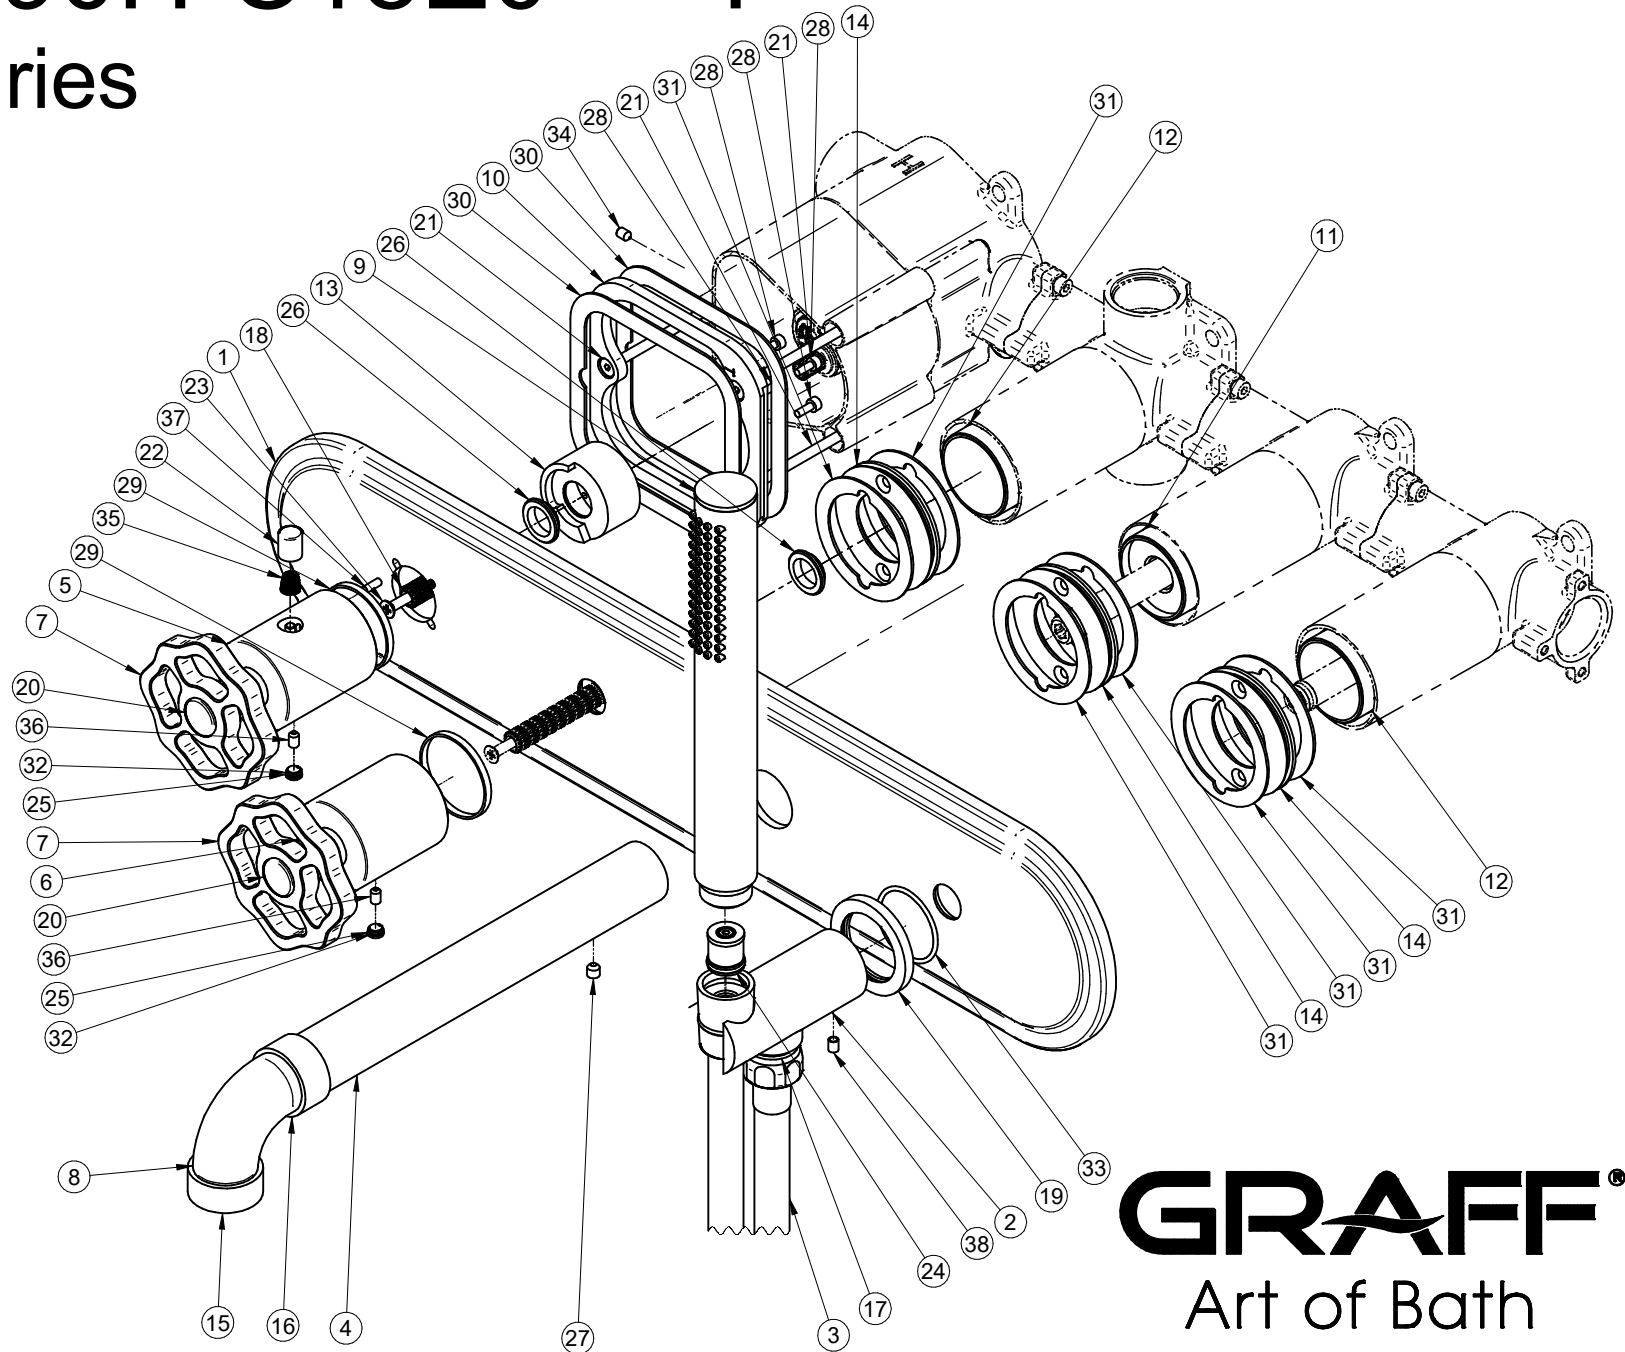

GT7.690H-C18E0-**-T

M.E. Series

GRAFF[®]
Art of Bath