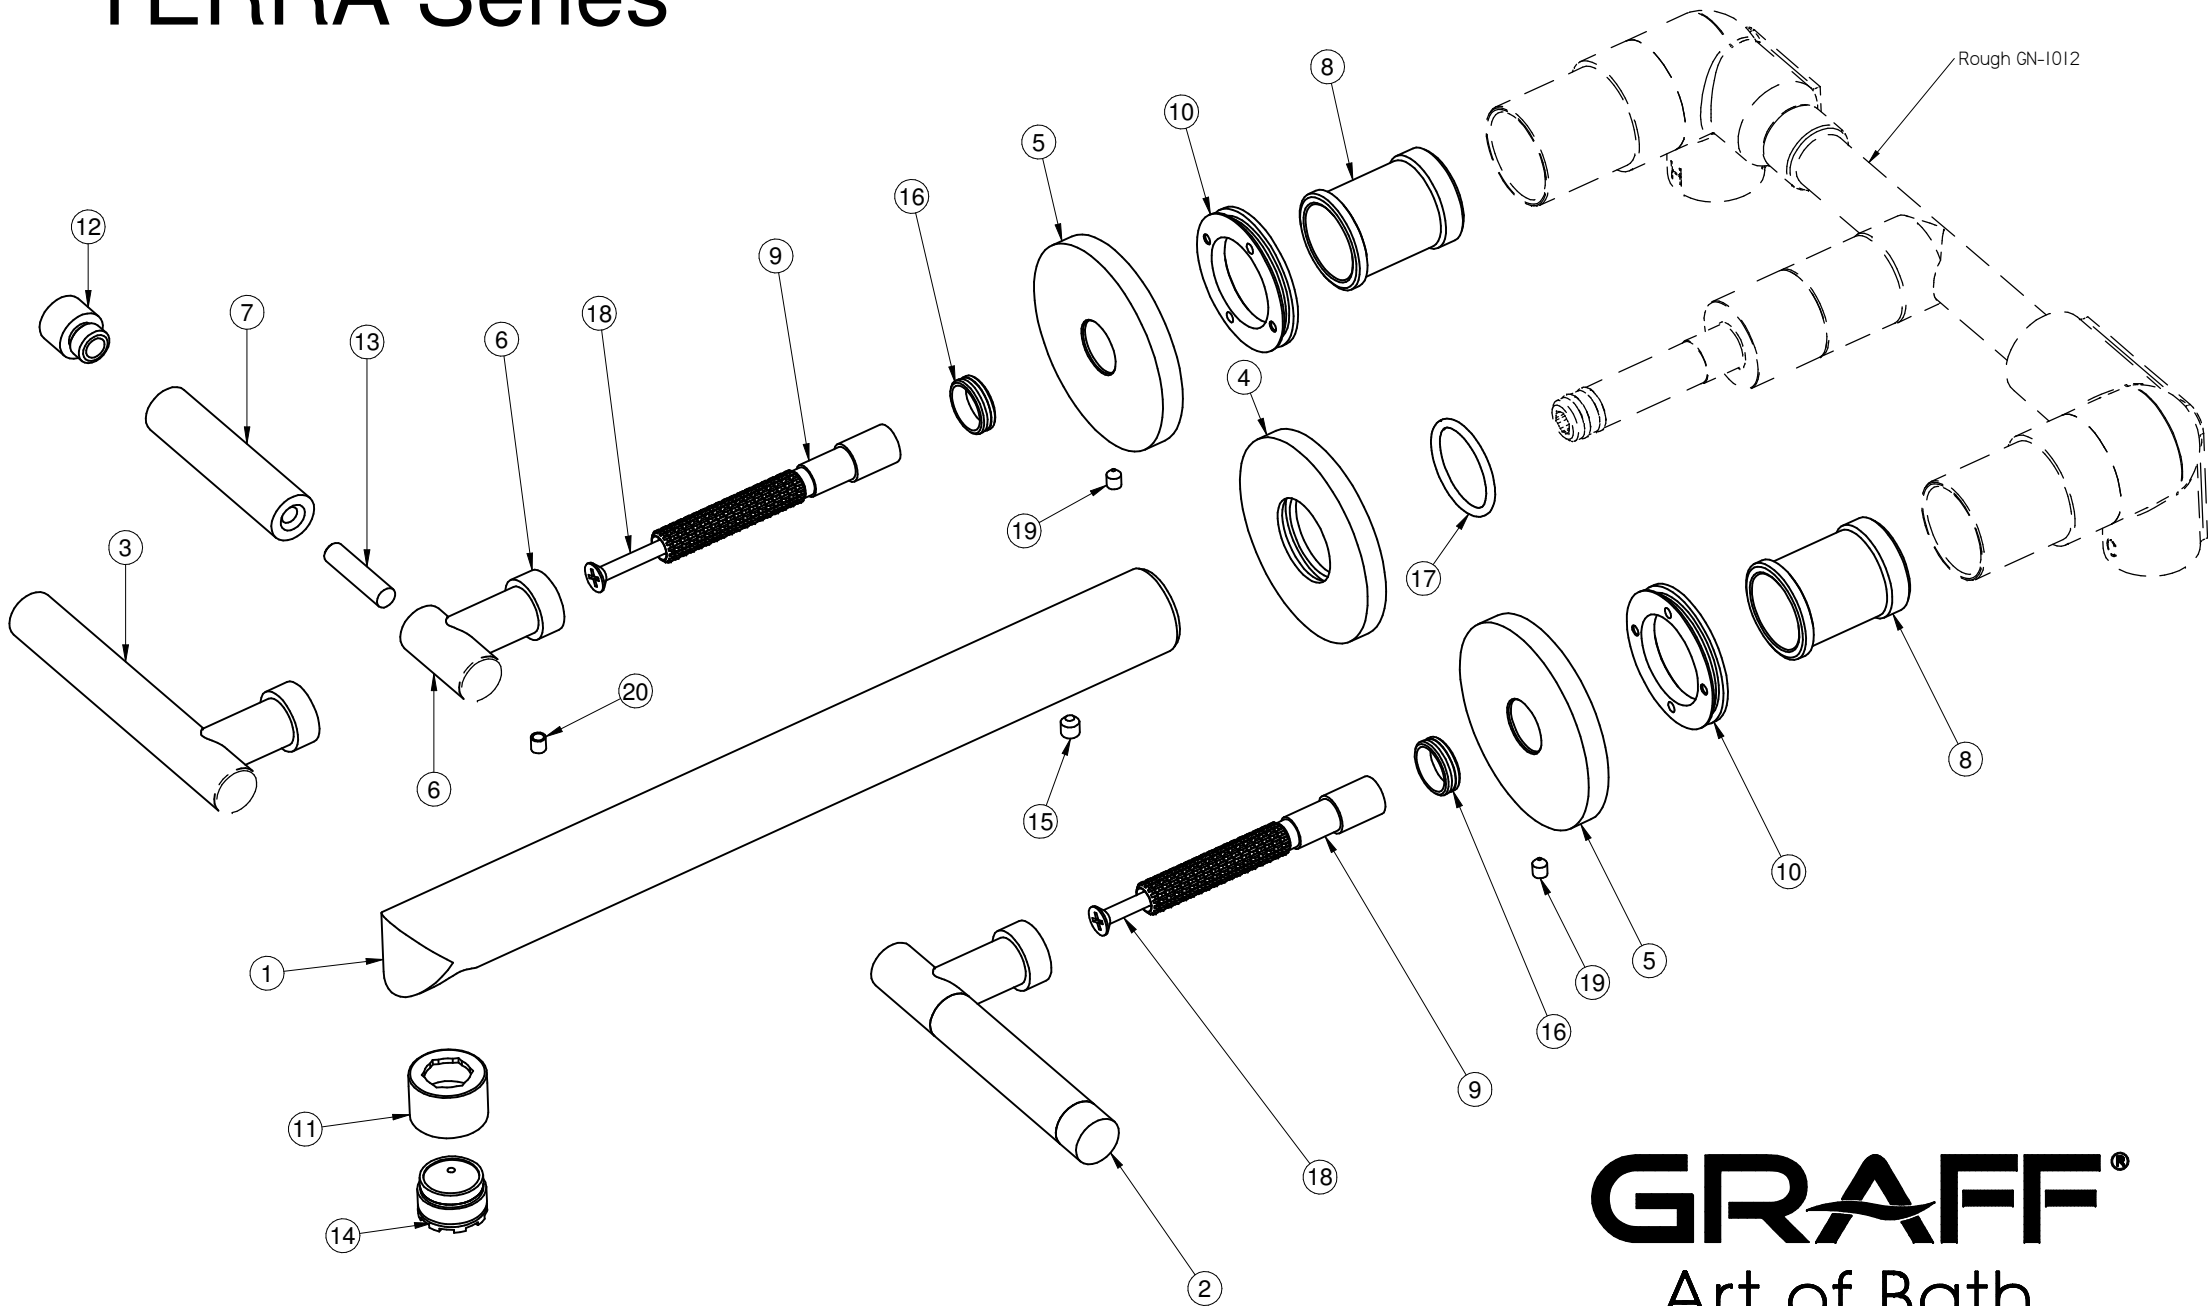

GN-6731-LM62B-**-T

TERRA Series

GRAFF®
Art of Bath