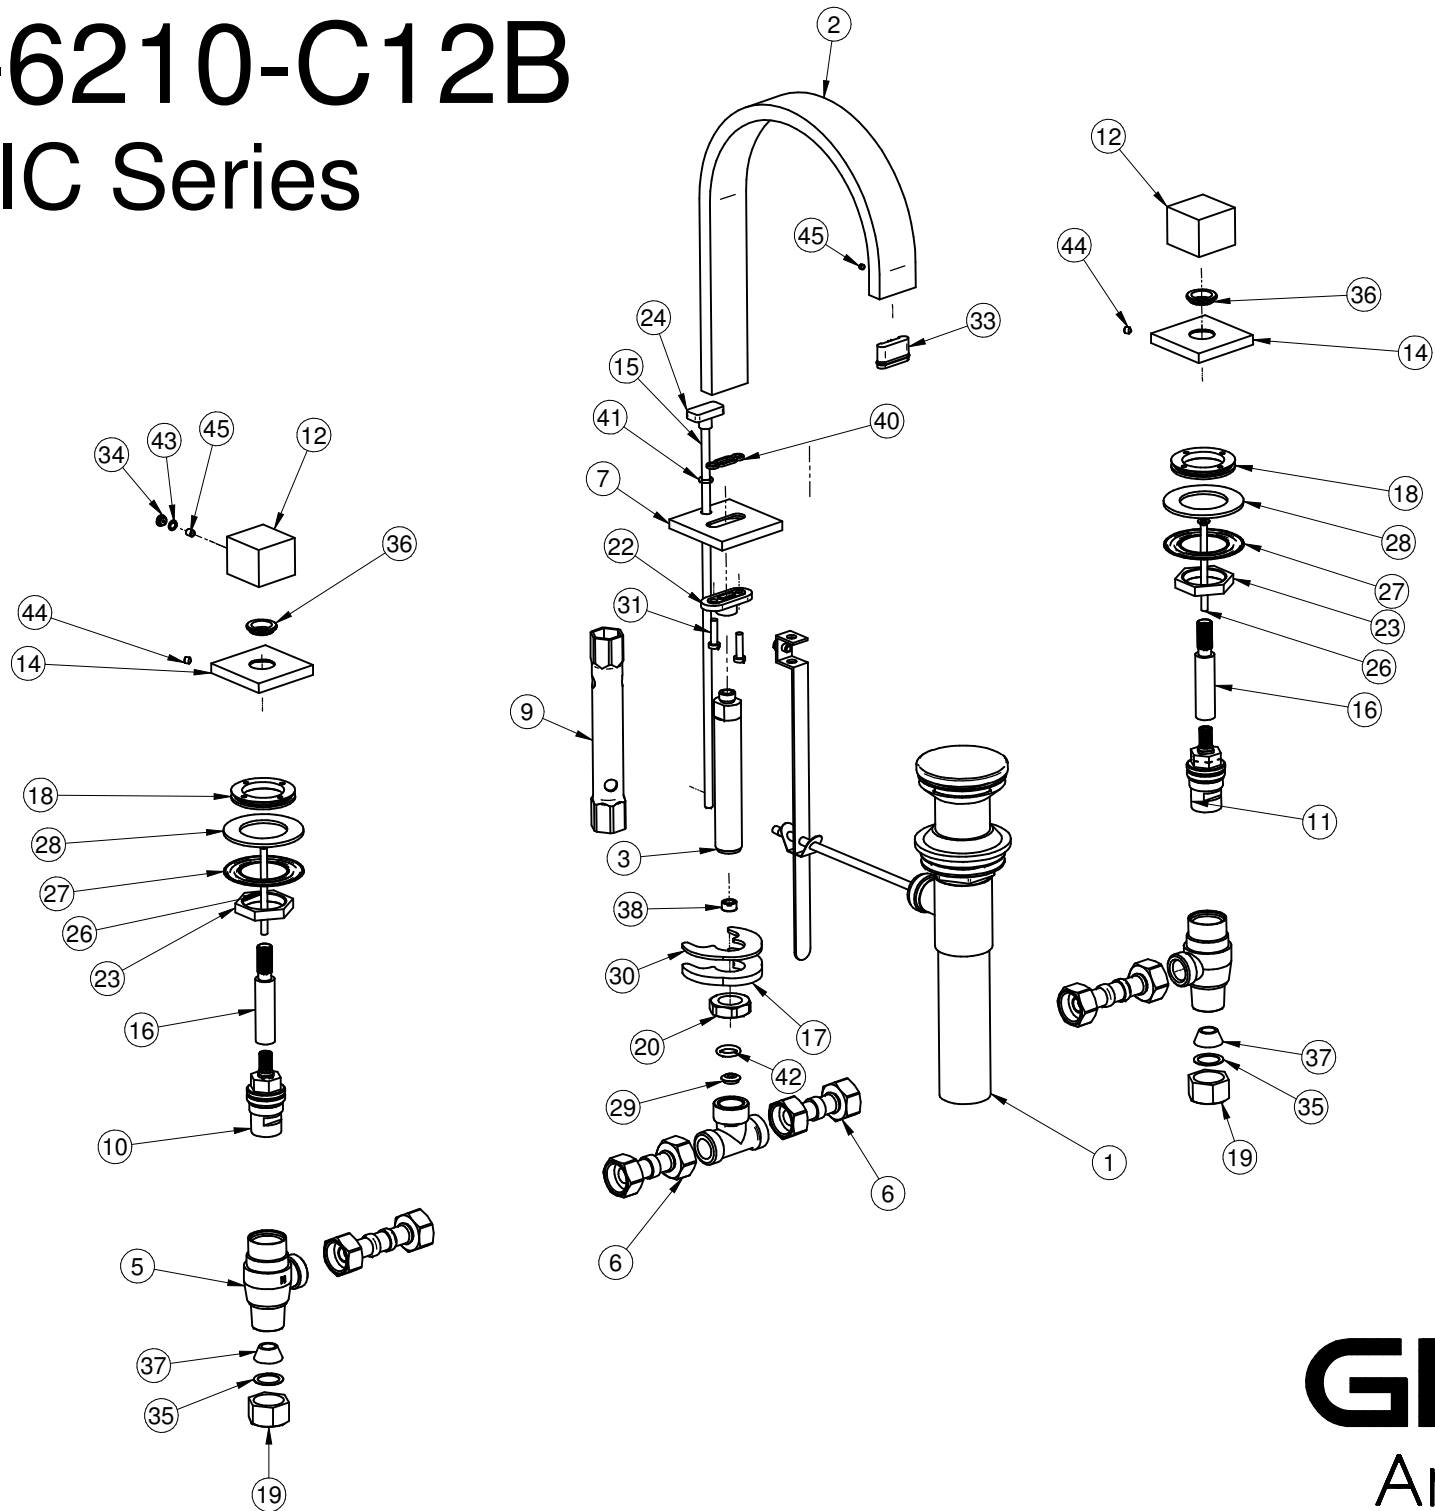

GN-6210-C12B

QUBIC Series

GRAFF®
Art of Bath