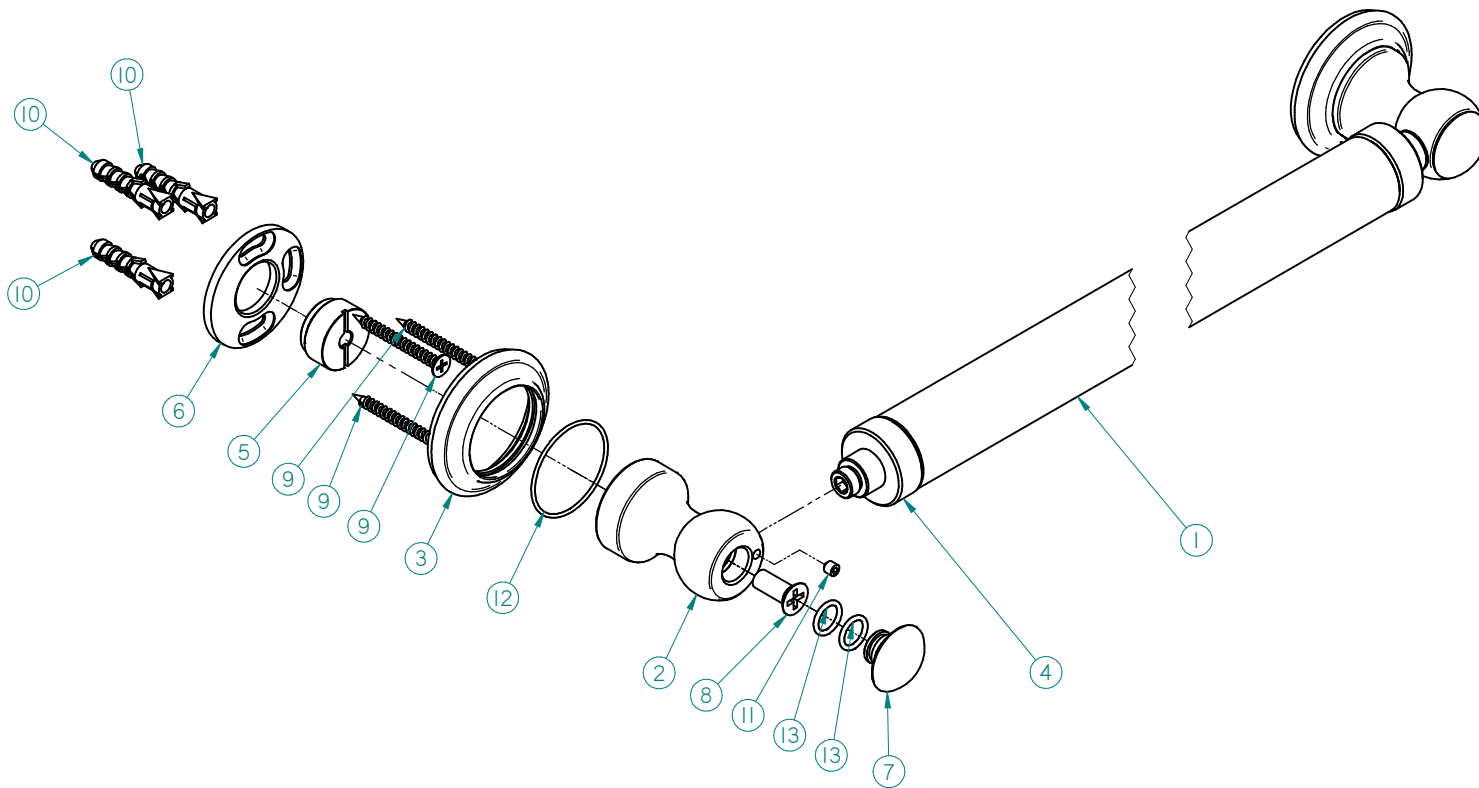

G-9736

Grab Bar Series

GRAFF[®]
Art of Bath