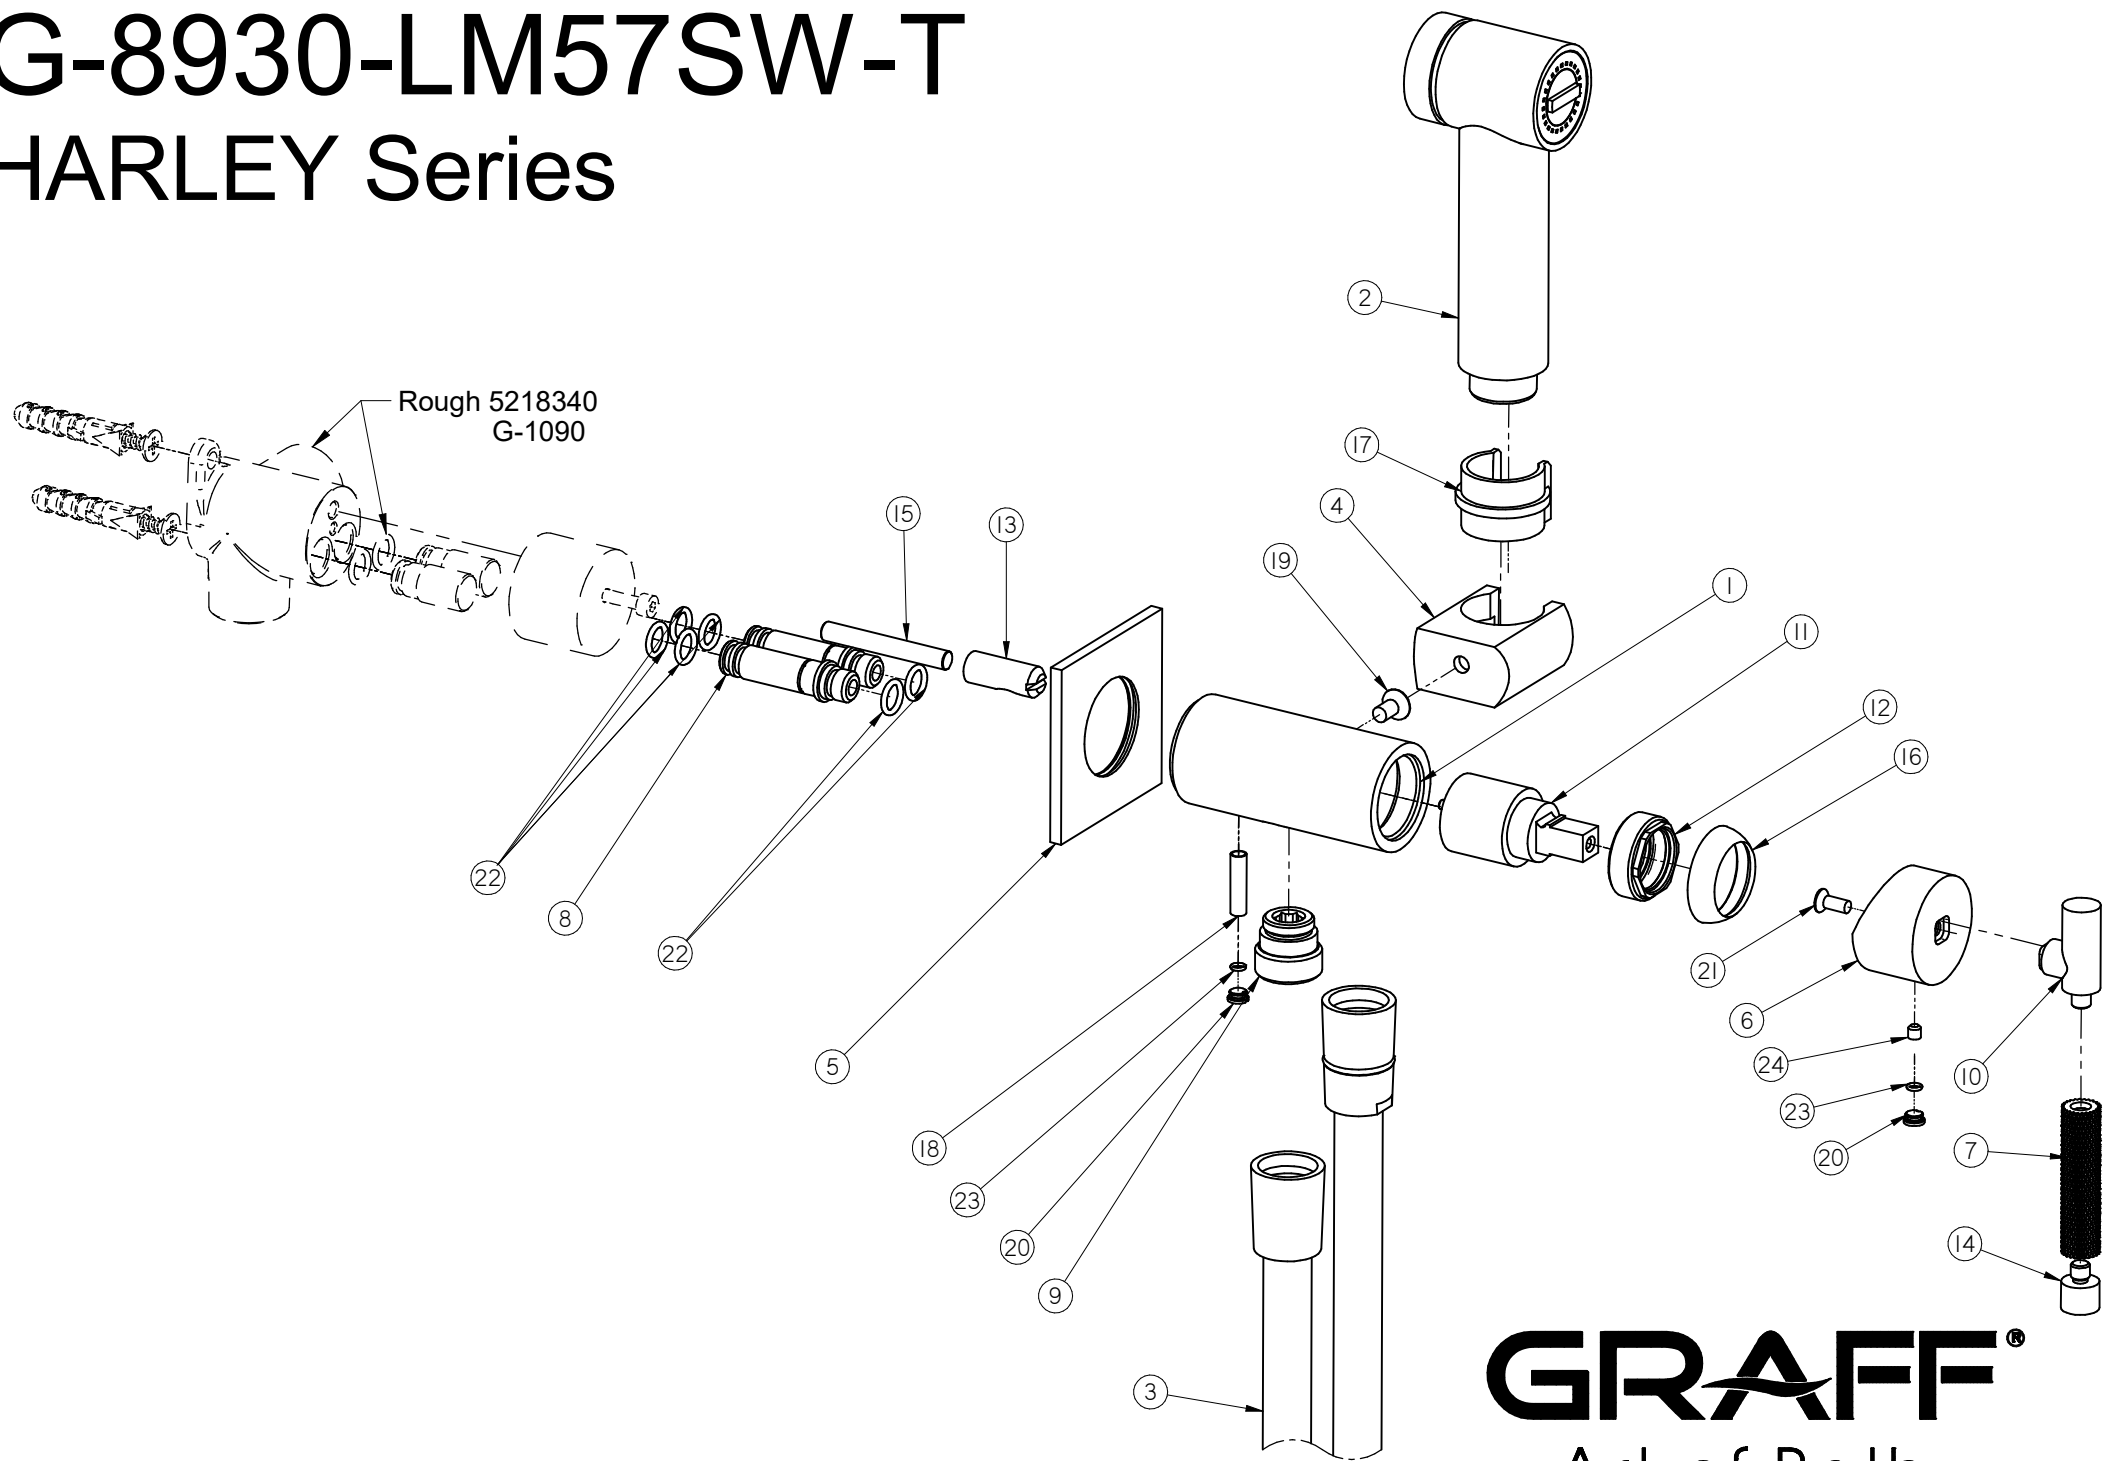

G-8930-LM57SW-T

HARLEY Series

GRAFF[®]
Art of Bath