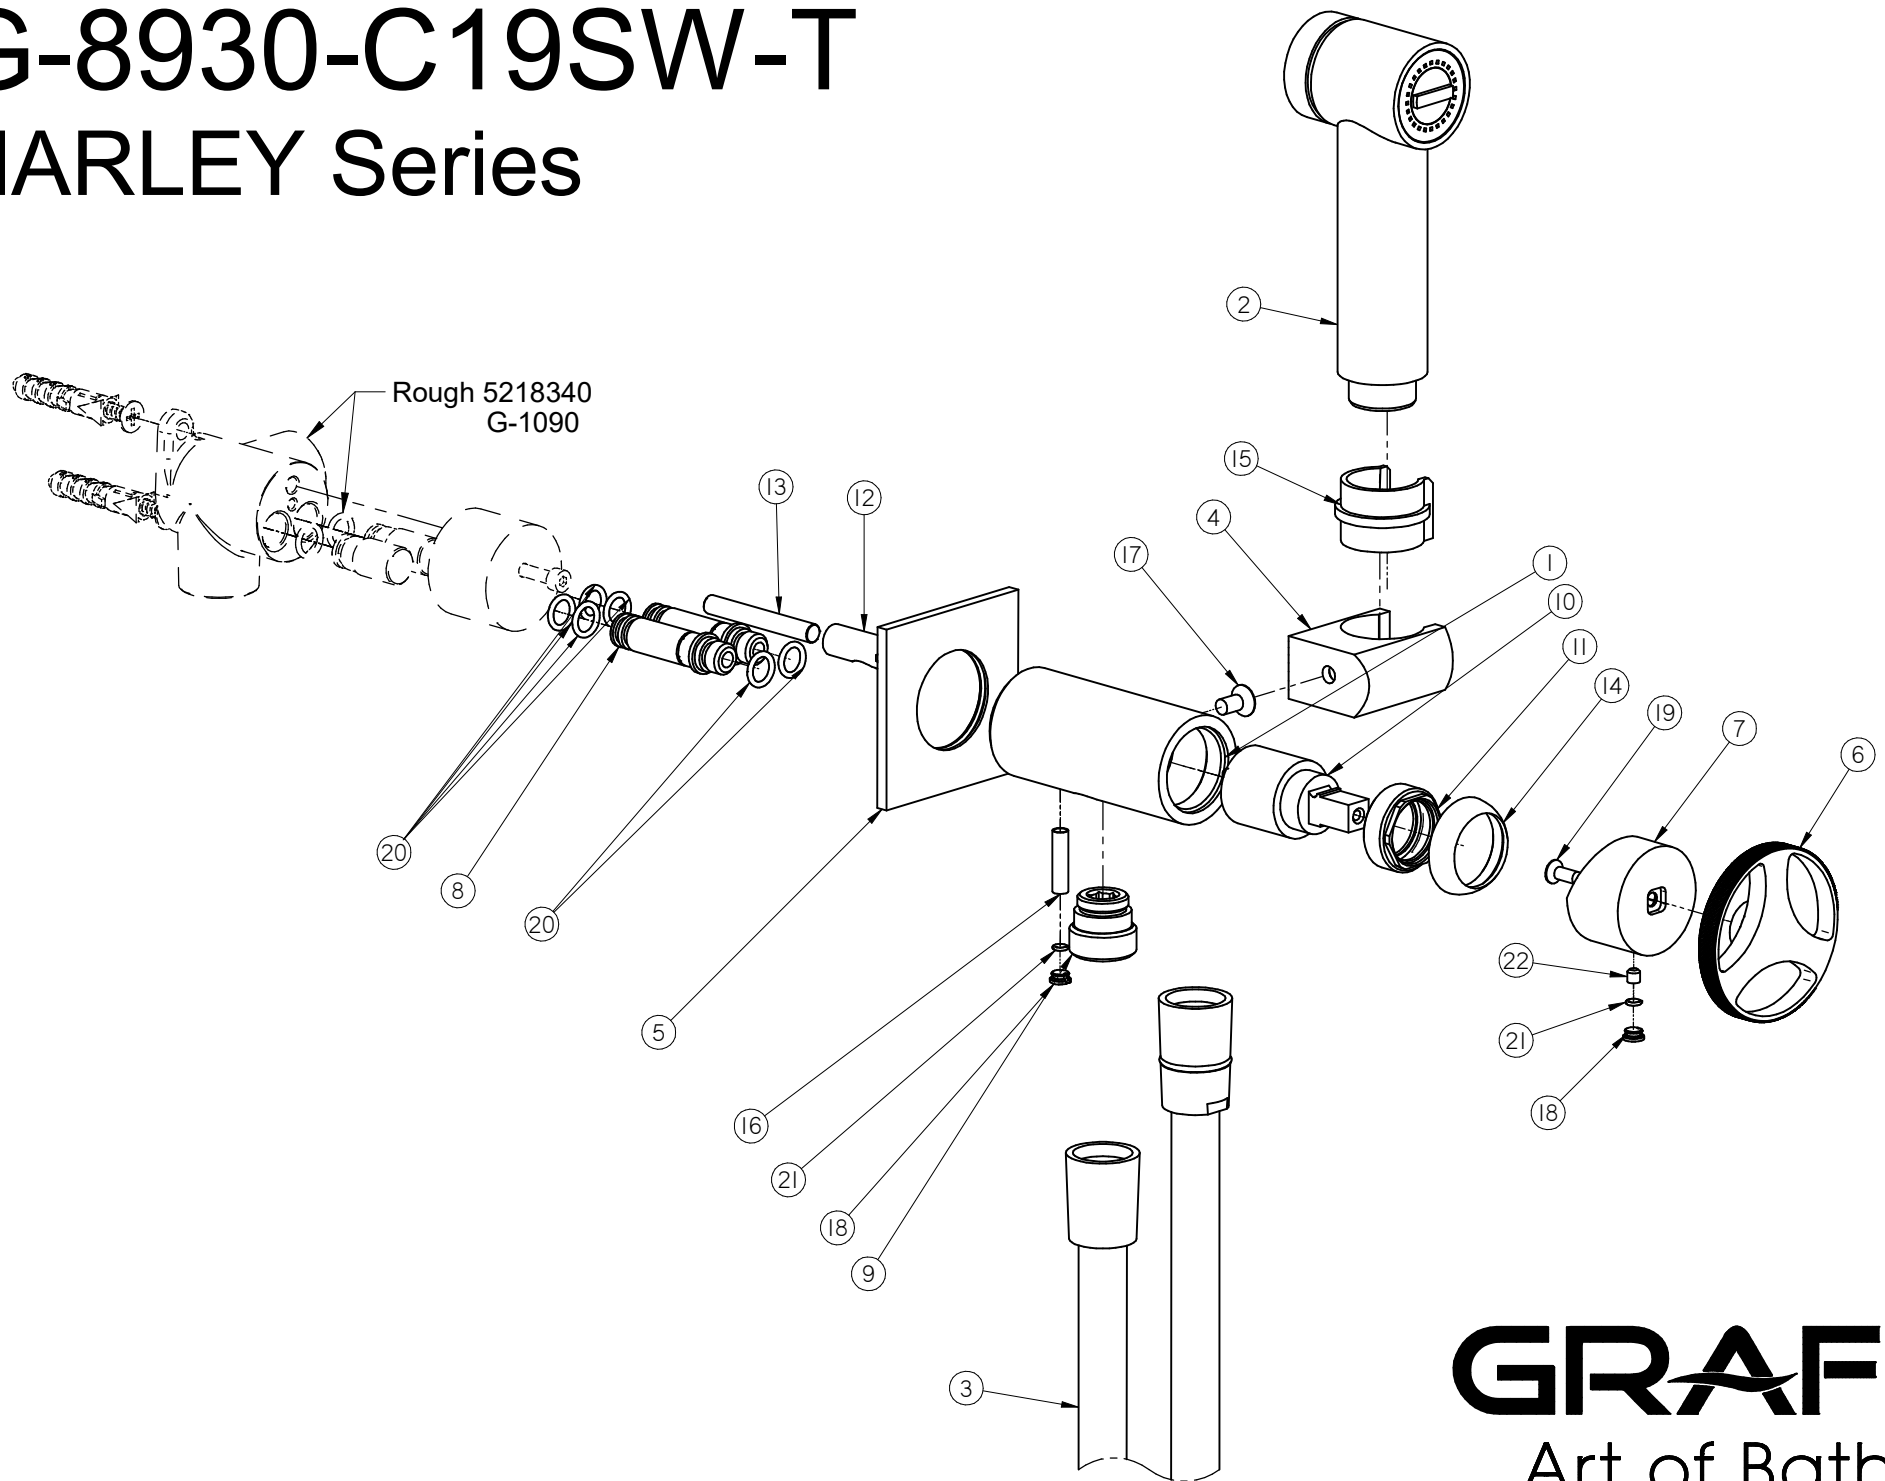

G-8930-C19SW-T

HARLEY Series

GRAFF[®]
Art of Bath