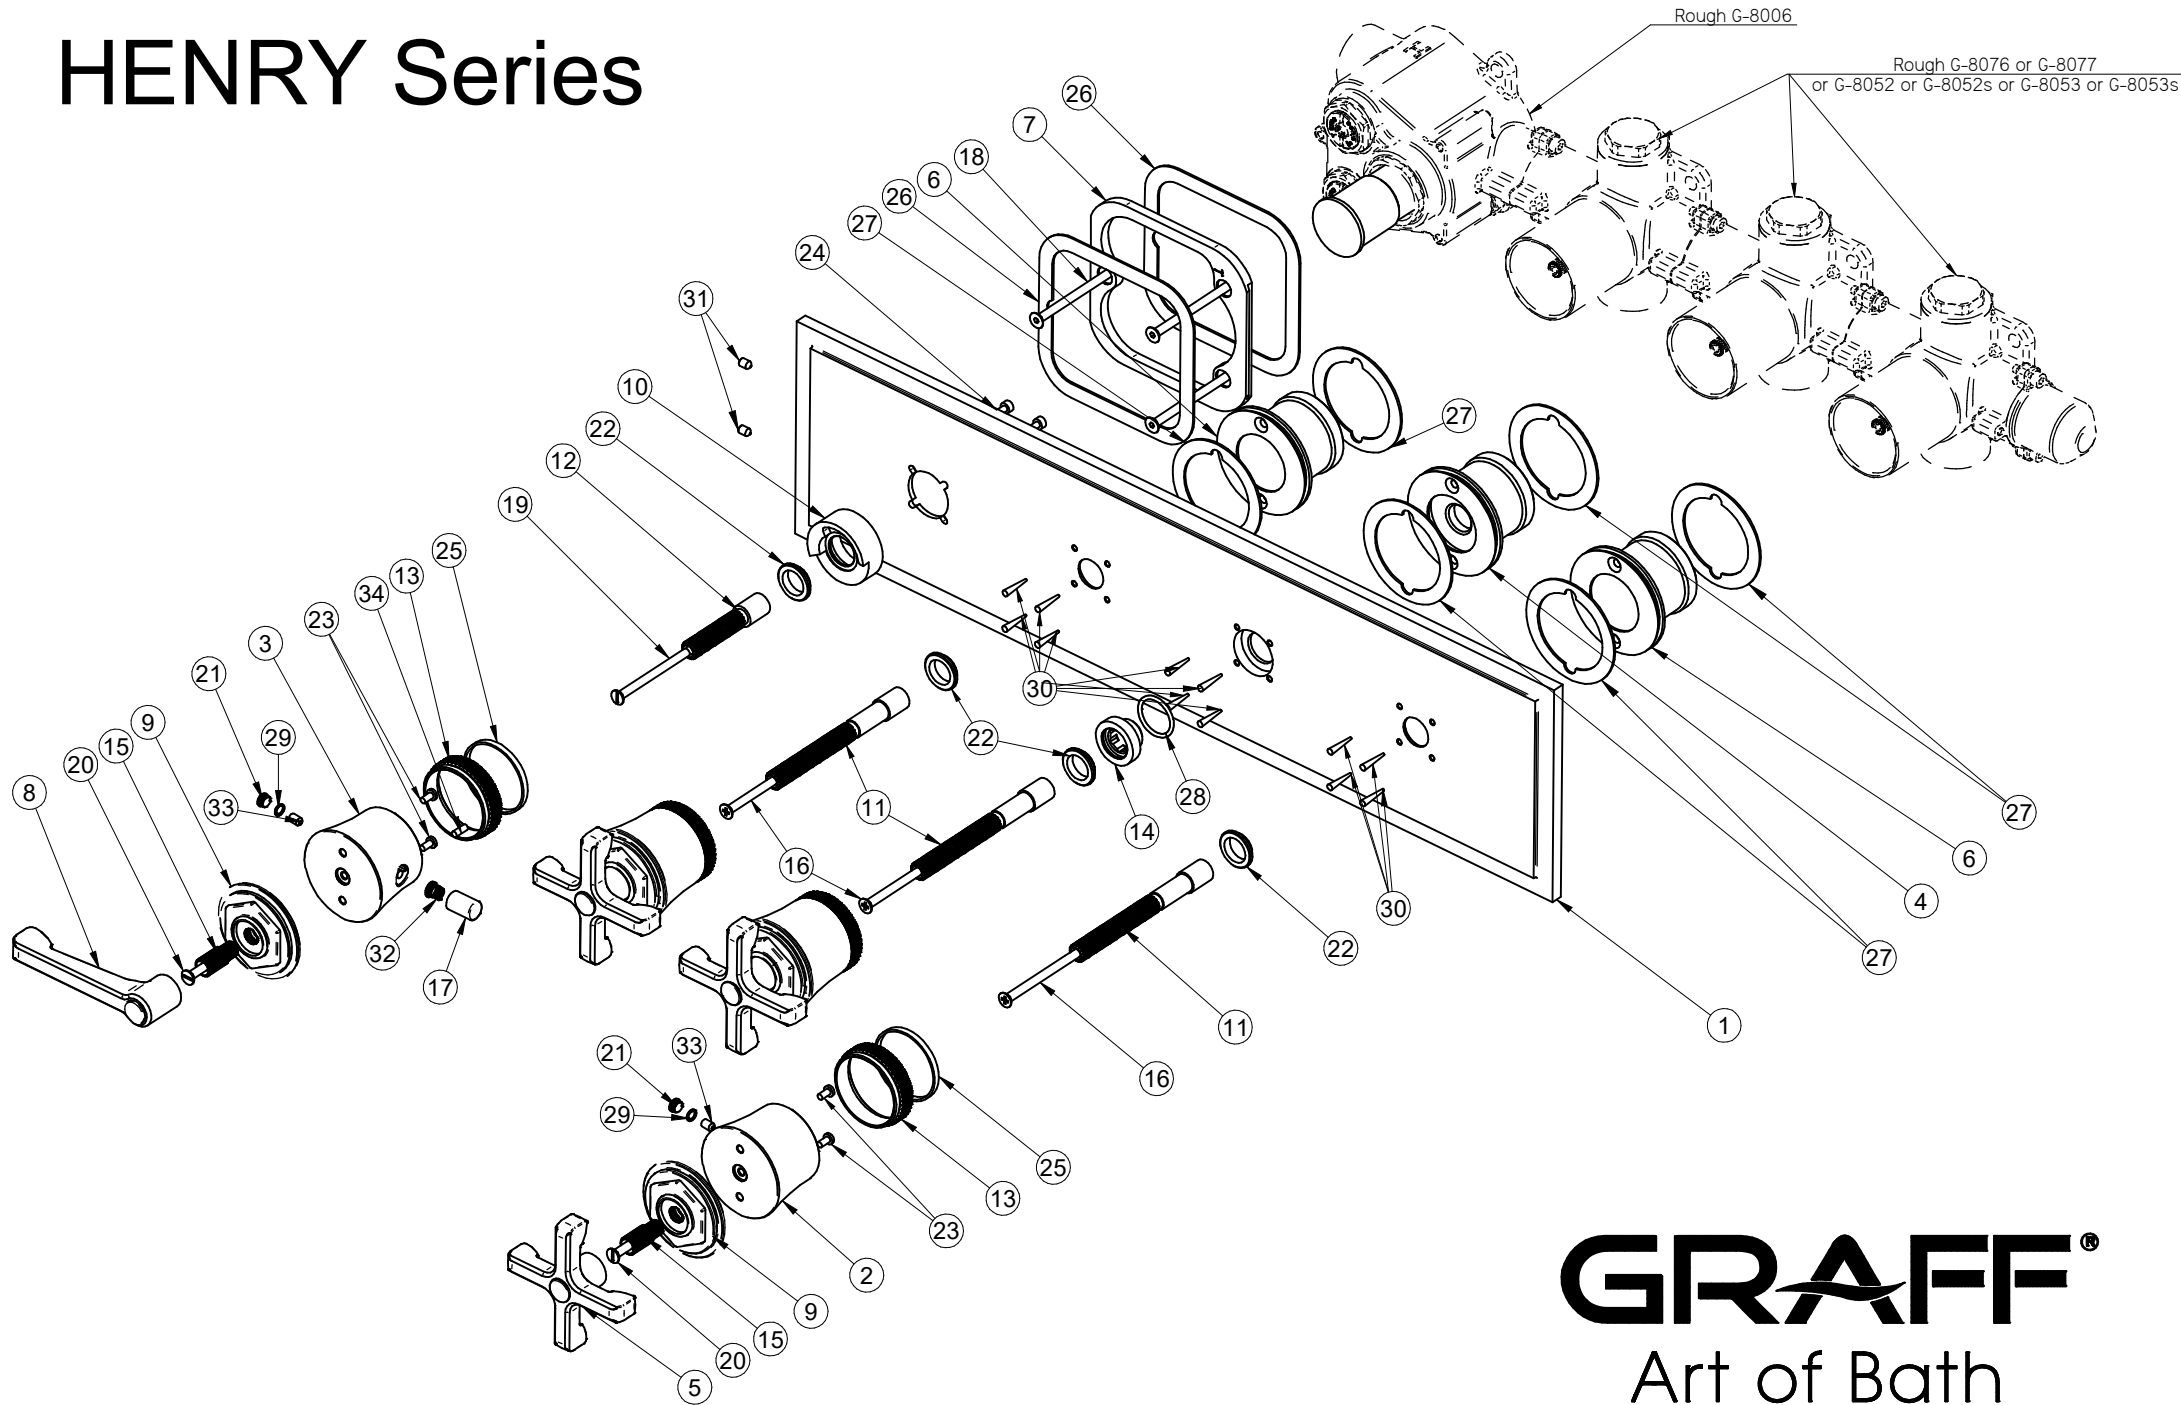

G-8179HH-LM60C20-T

HENRY Series

GRAFF[®]
Art of Bath