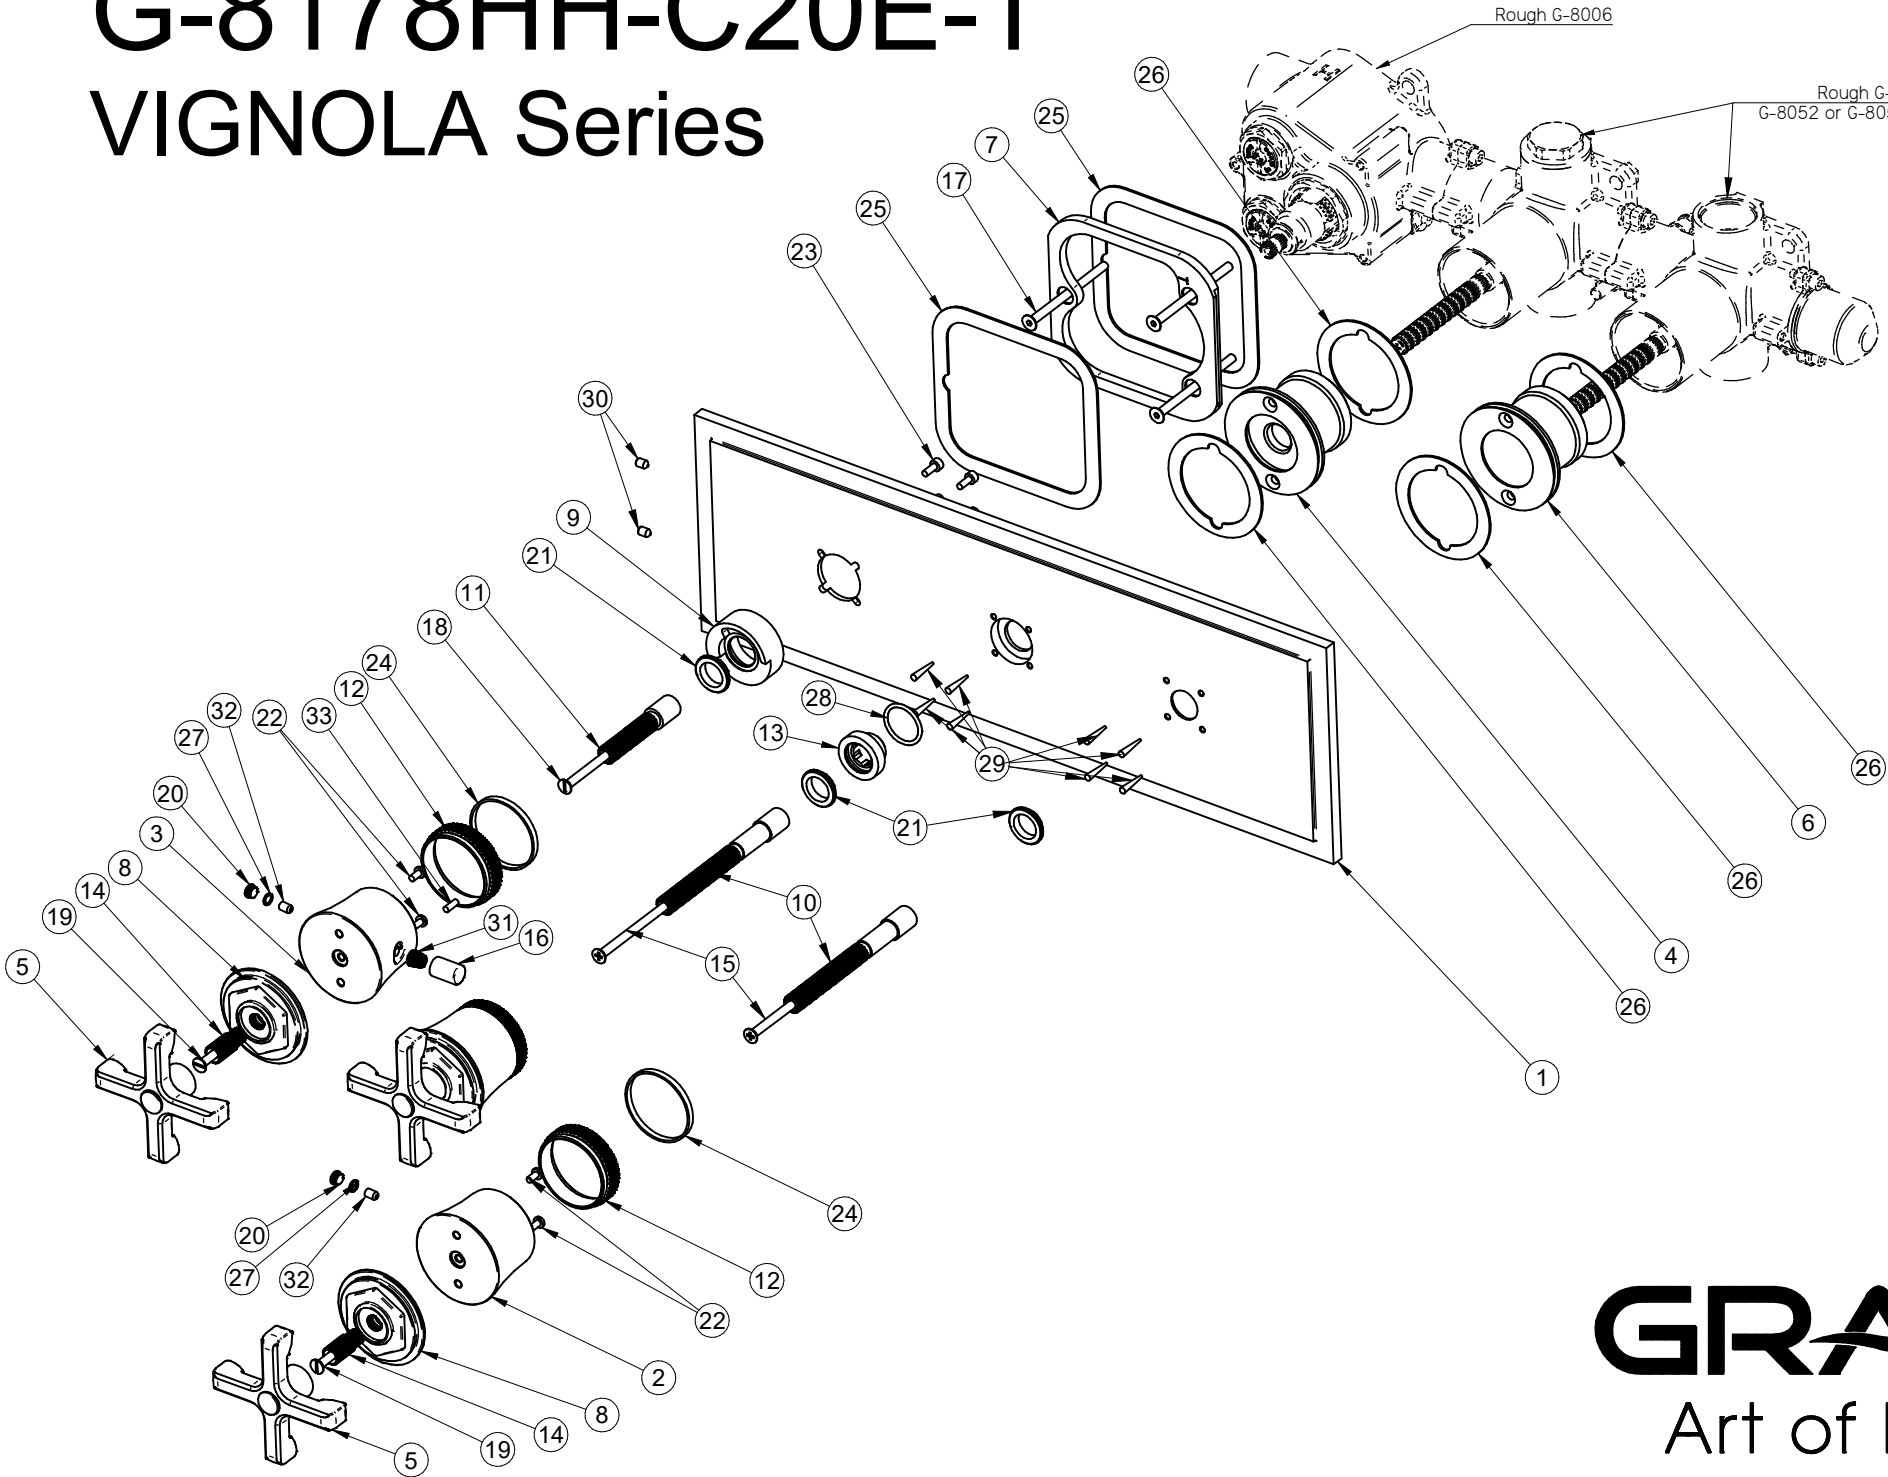

G-8178HH-C20E-T

VIGNOLA Series

Rough G-8006

Rough G-8076 or G-8077 or
G-8052 or G-8052s or G-8053 or G-8053s

GRAFF[®]
Art of Bath