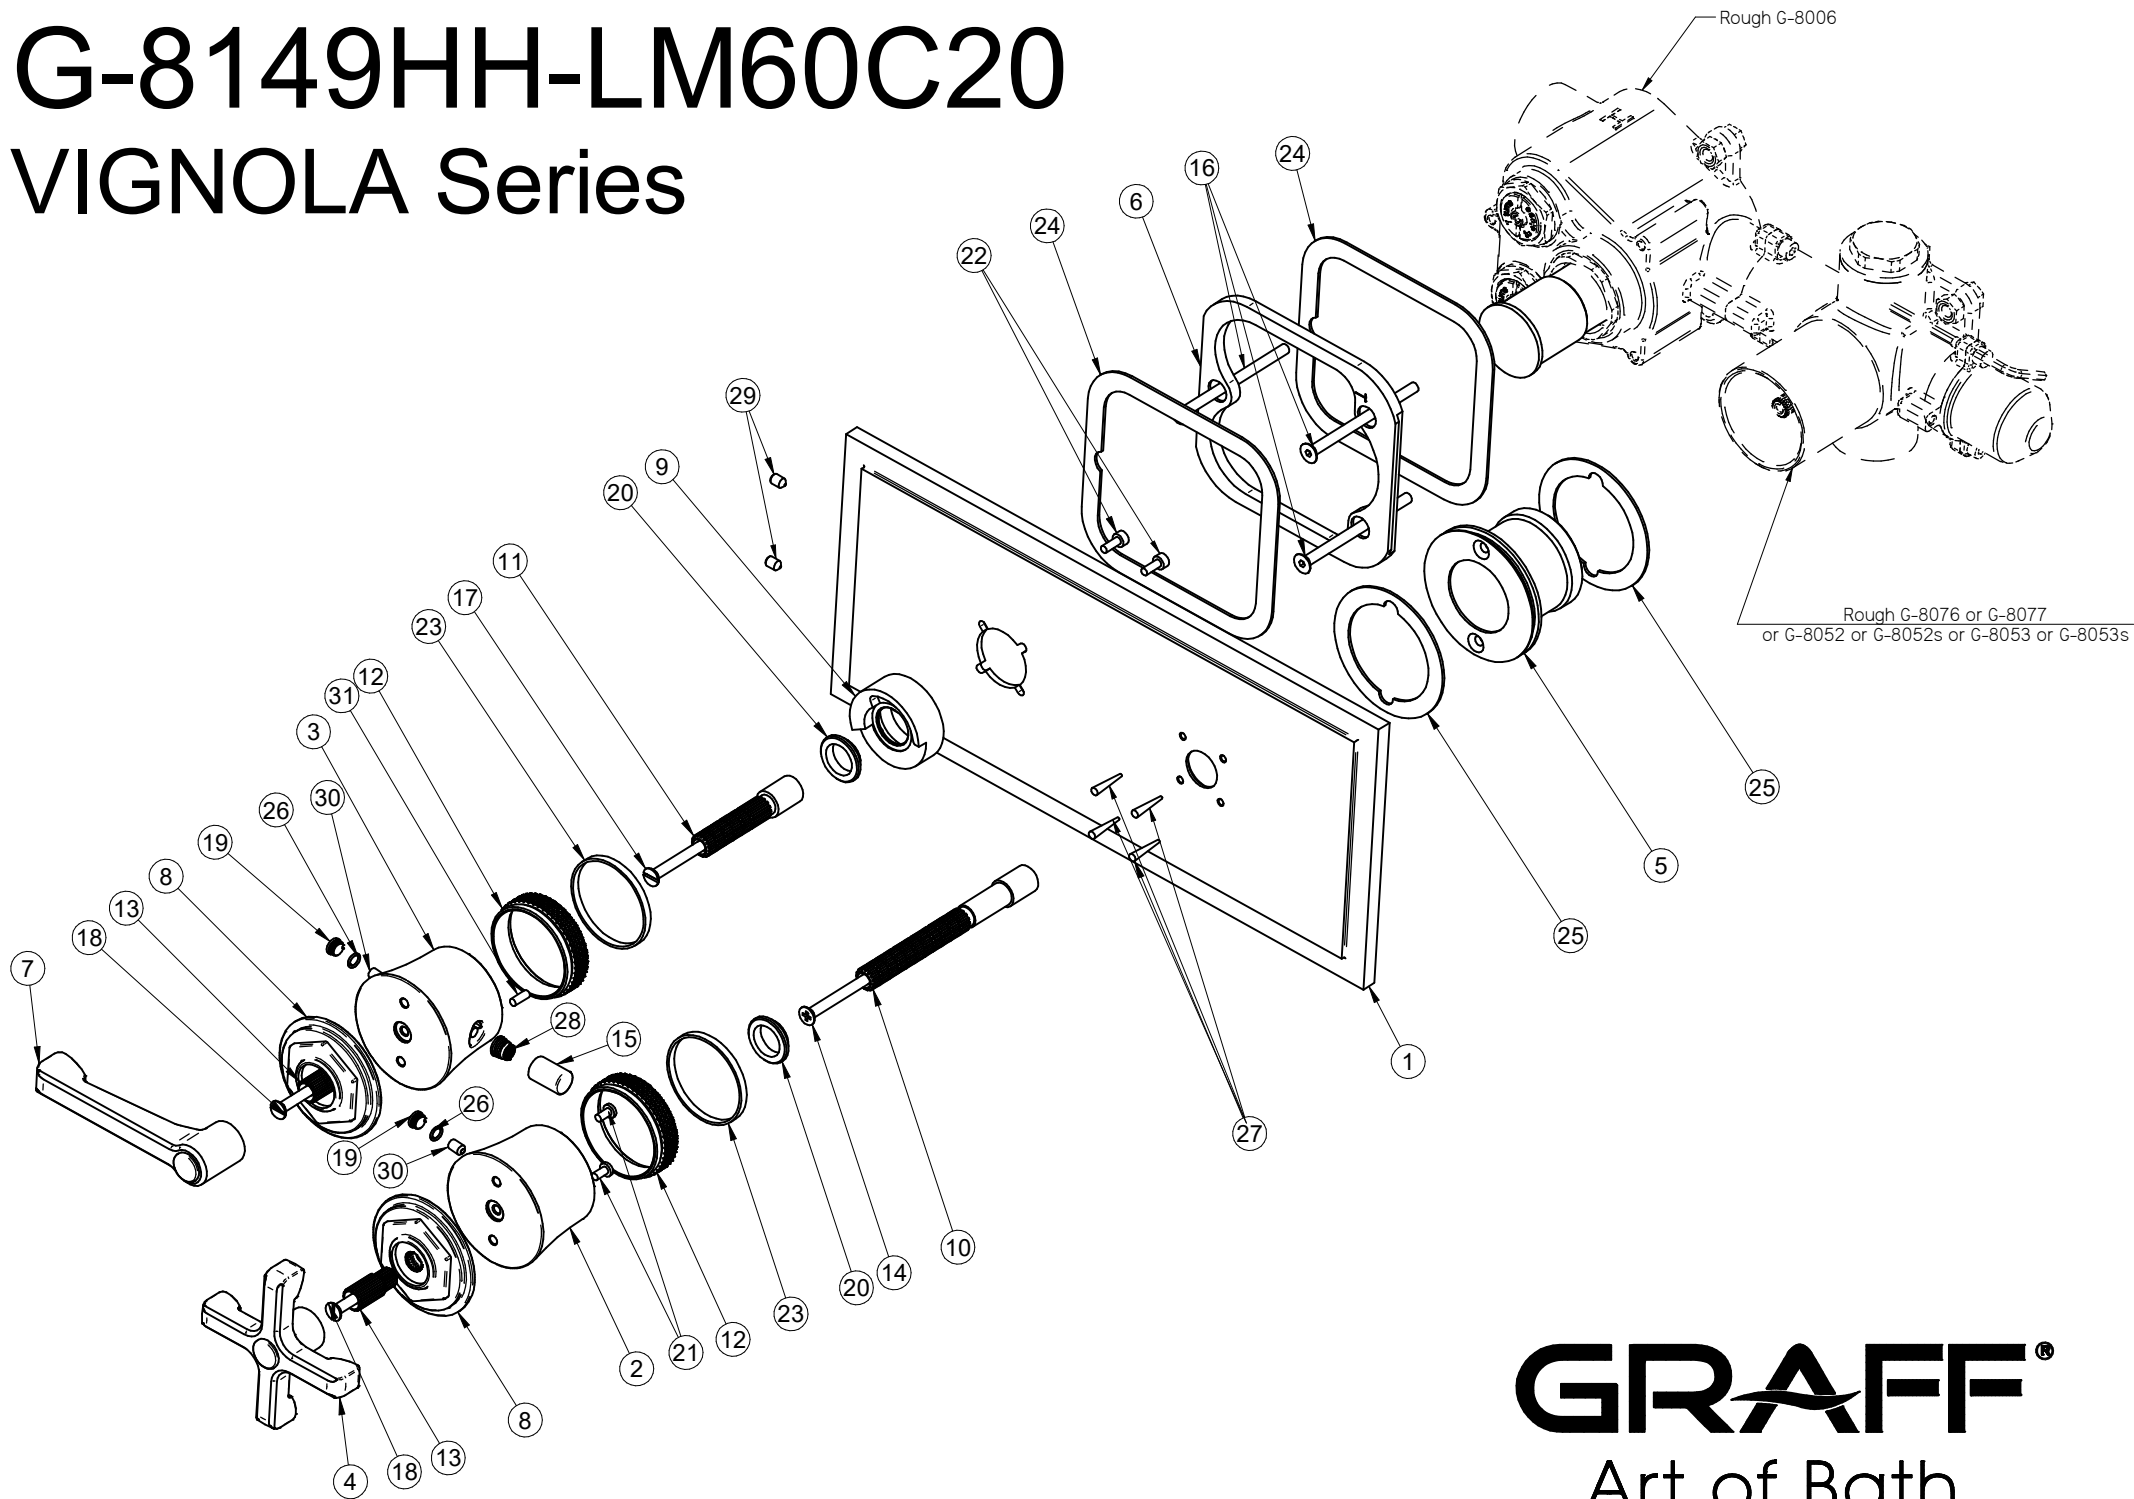

G-8149HH-LM60C20

VIGNOLA Series

GRAFF[®]
Art of Bath