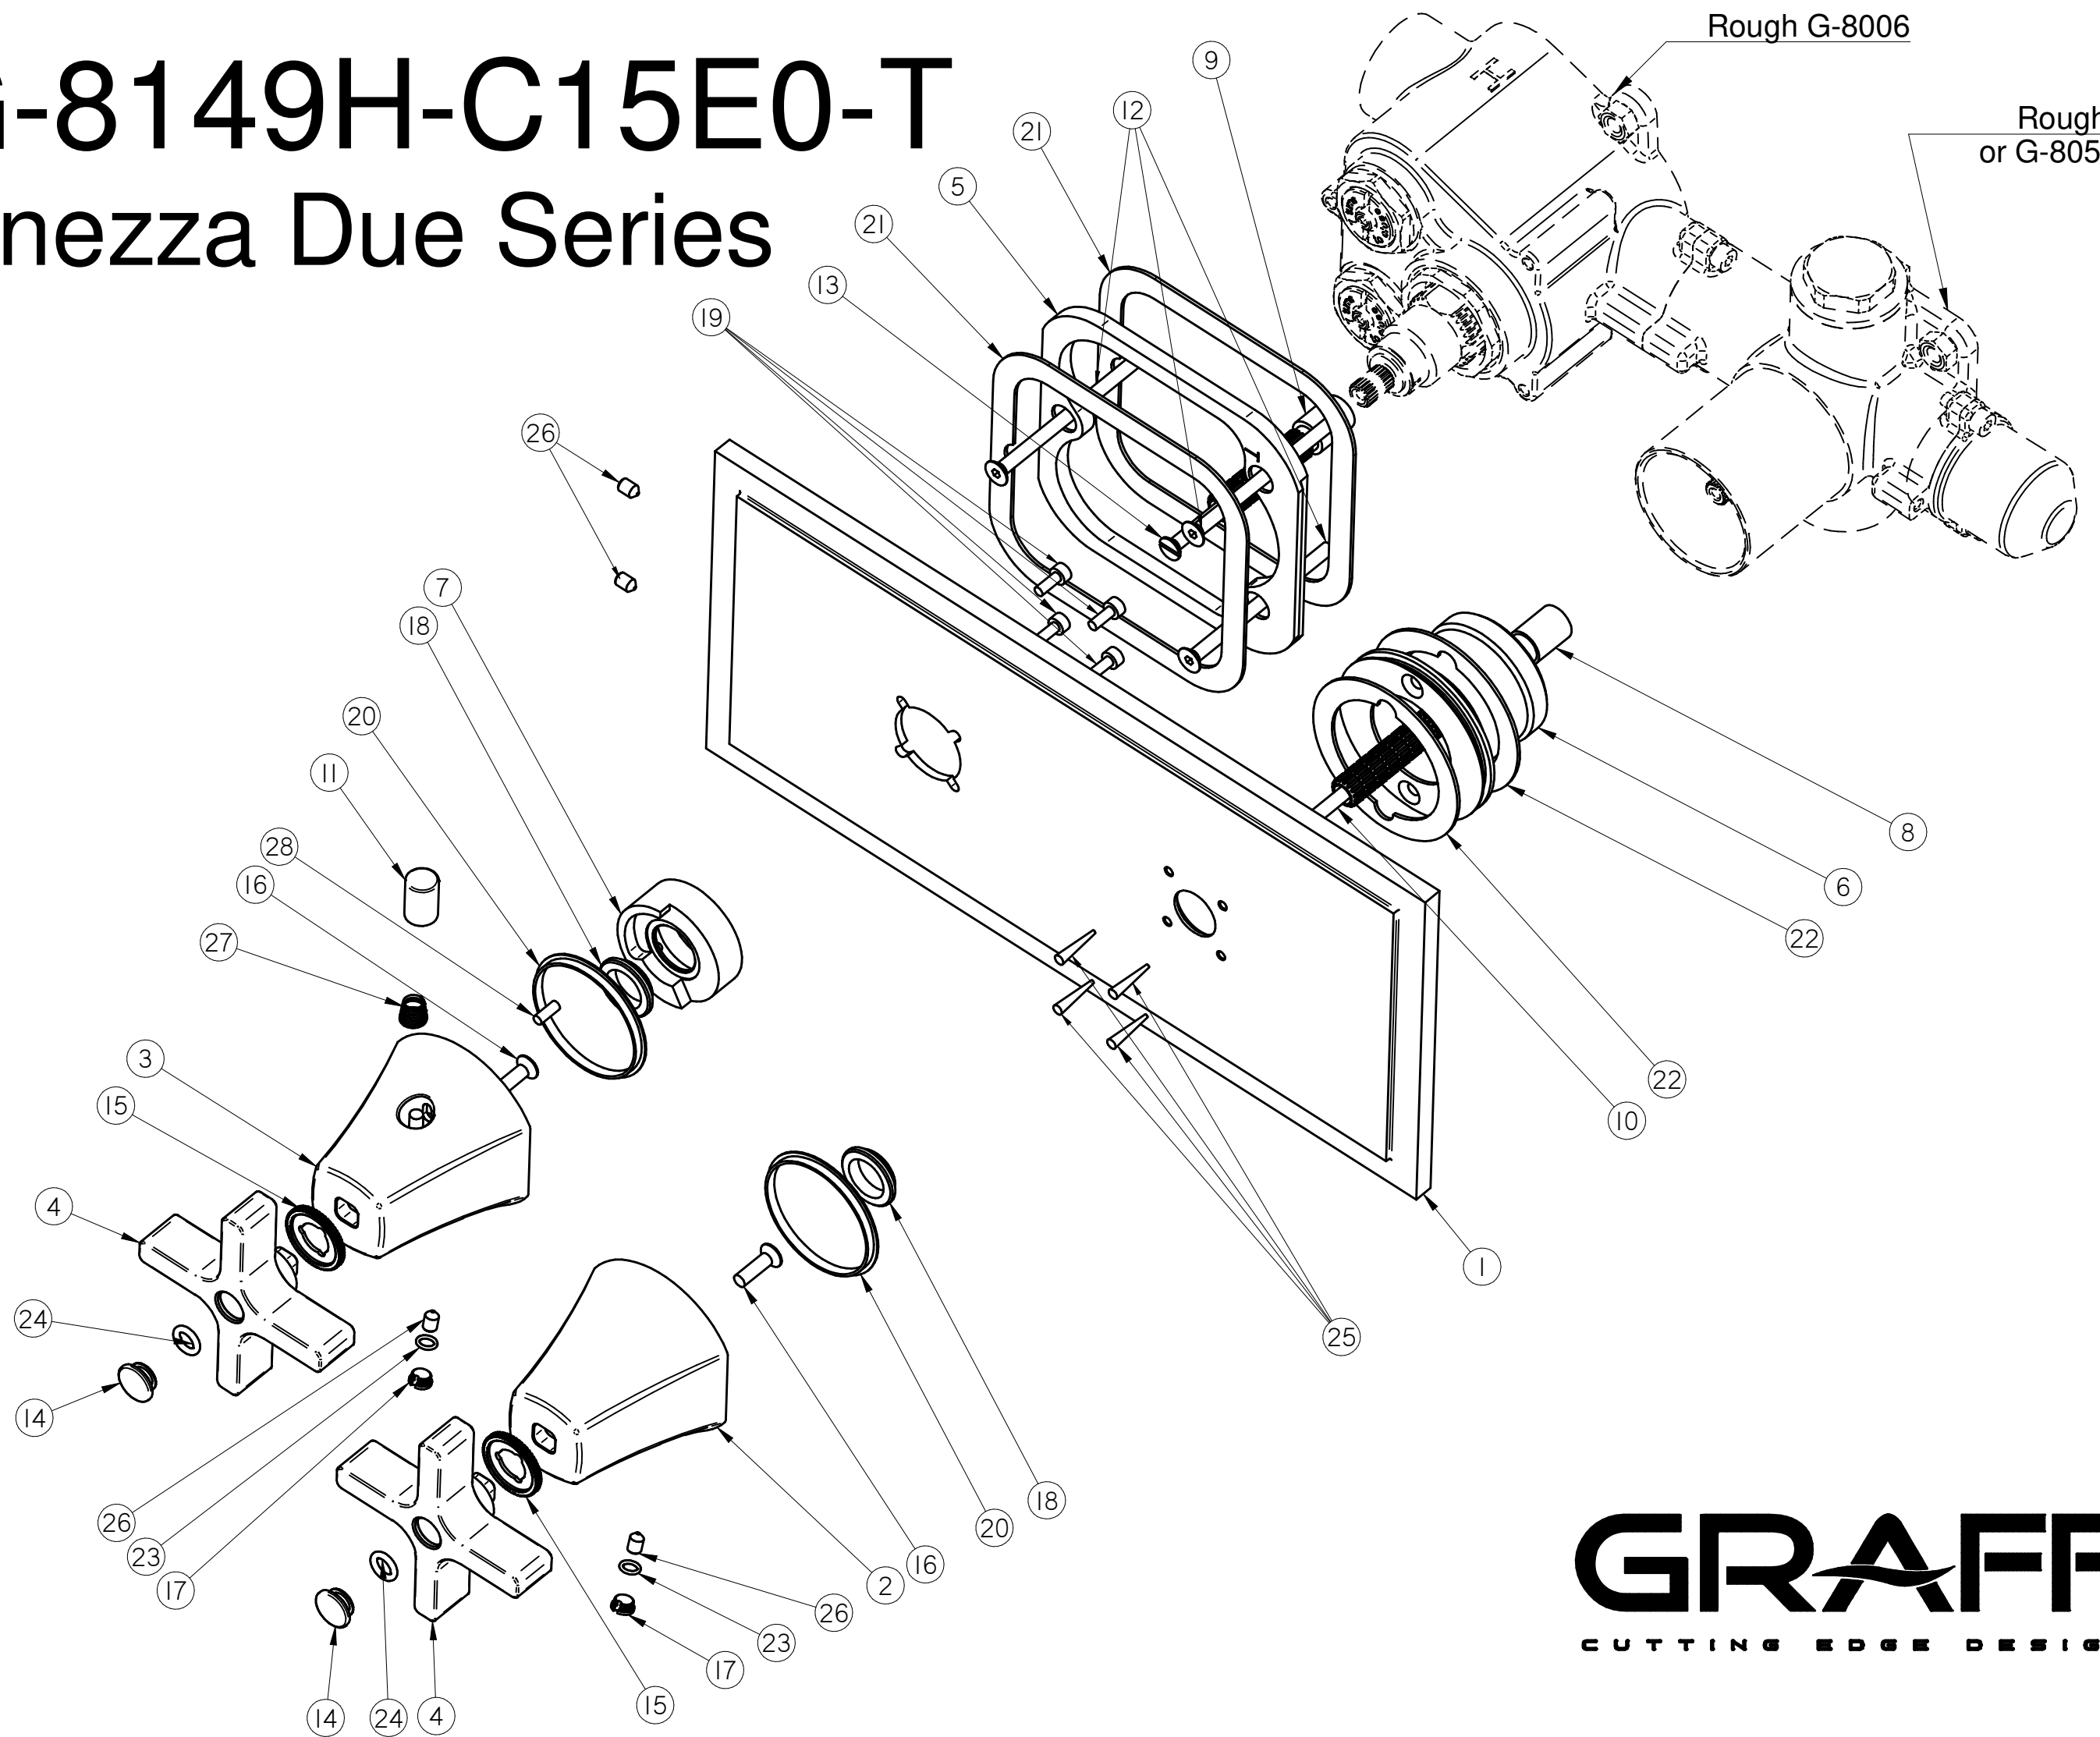

# G-8149H-C15E0-T

## Finezza Due Series

**GRAFF**<sup>®</sup>  
CUTTING EDGE DESIGN