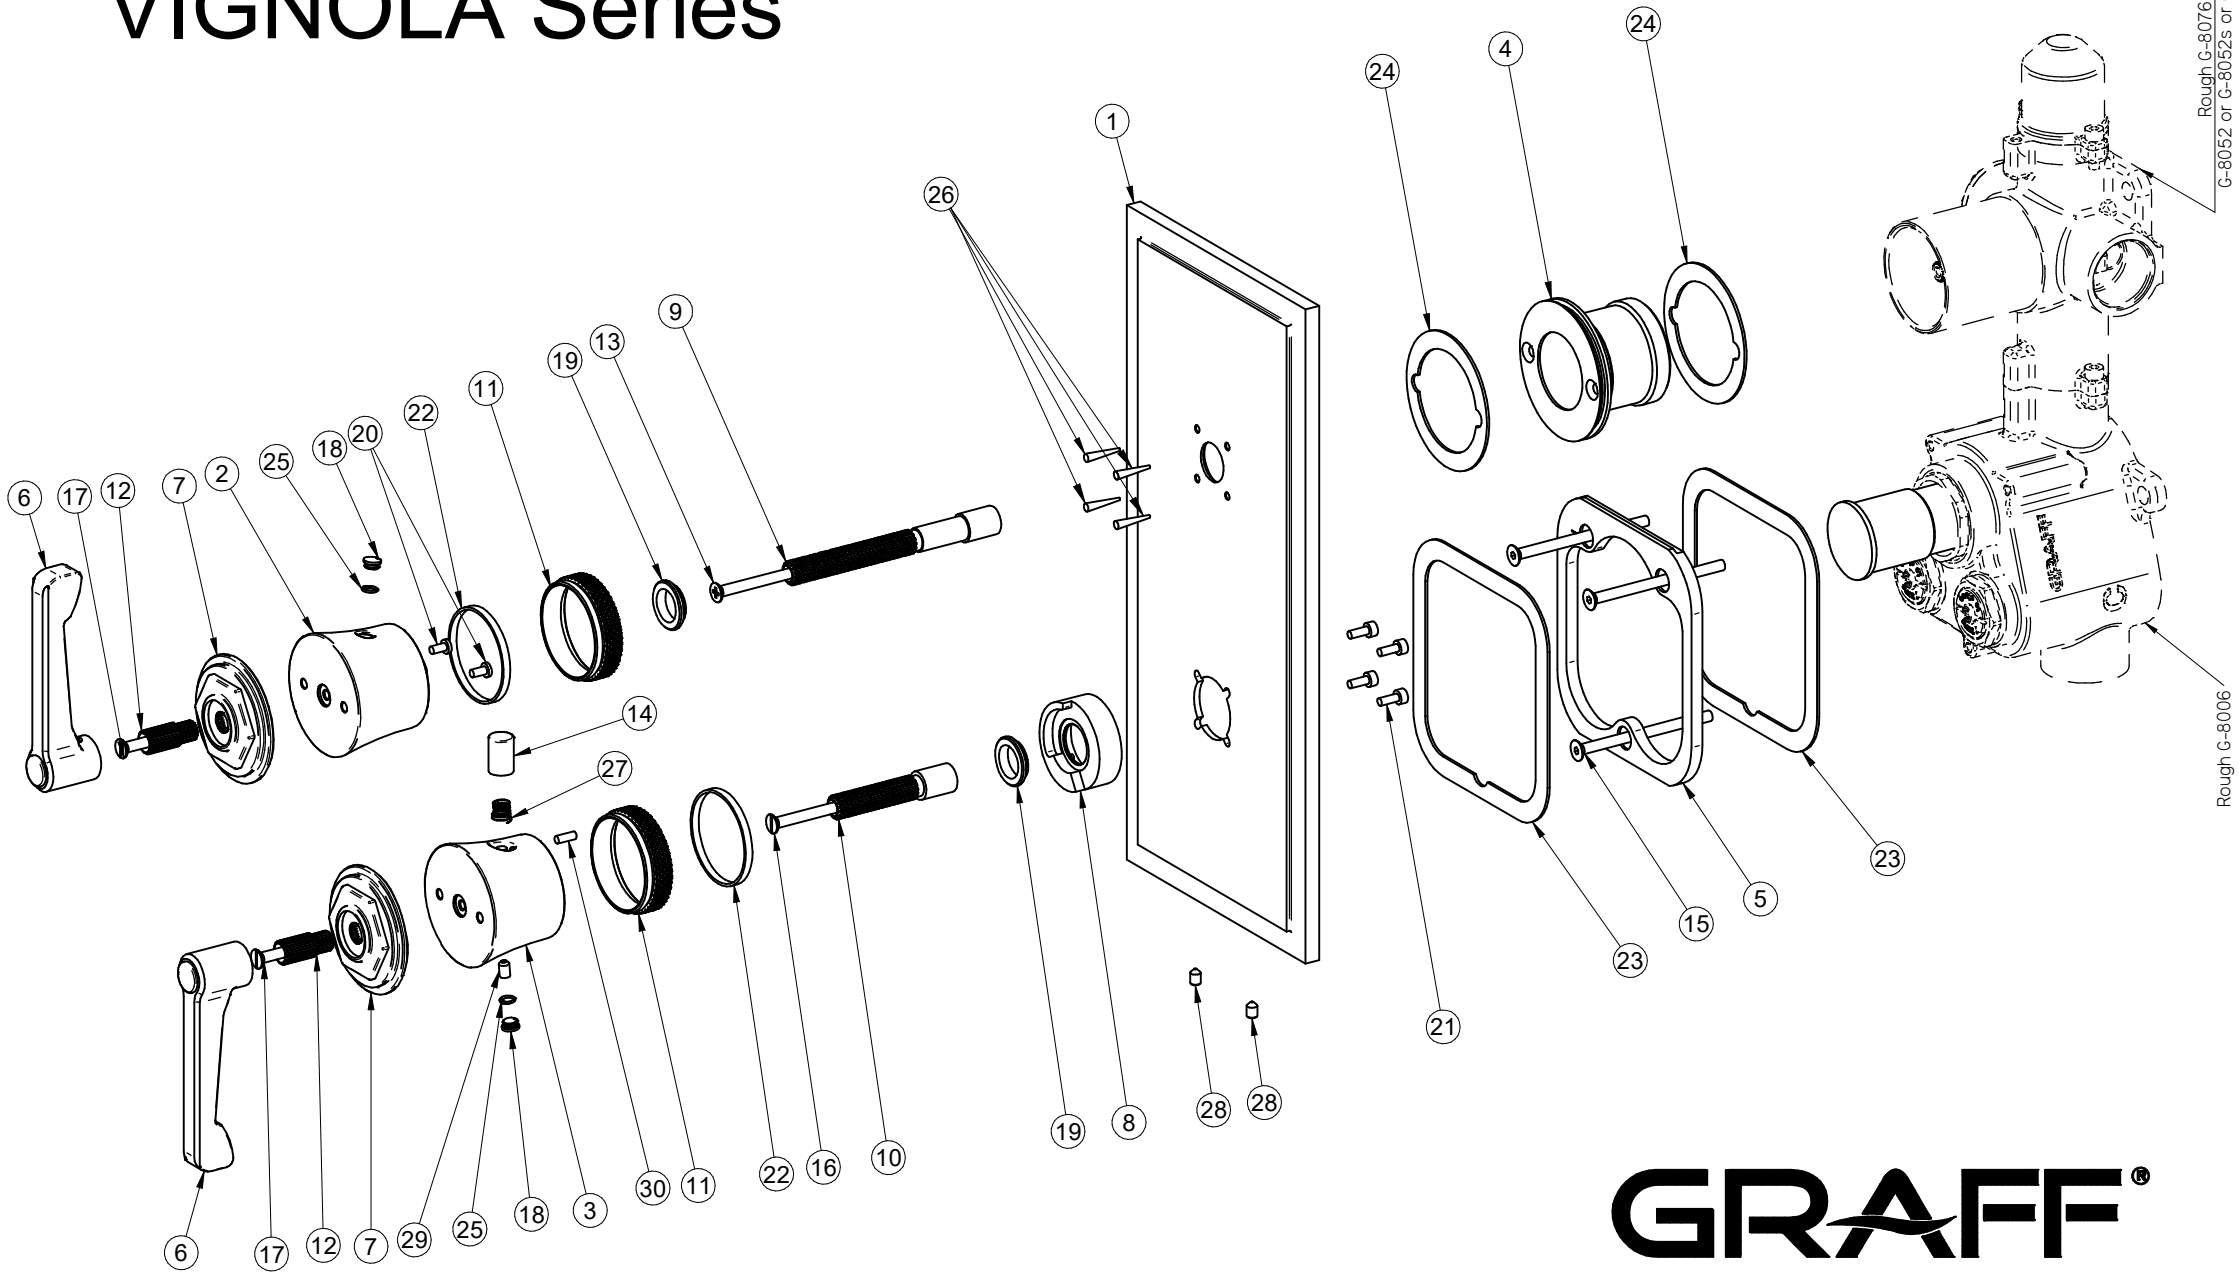

G-8149-LM60E0-T

VIGNOLA Series

Rough G-8076 or G-8077
G-8052 or G-8053 or G-8053s

Rough G-8006

GRAFF[®]
Art of Bath