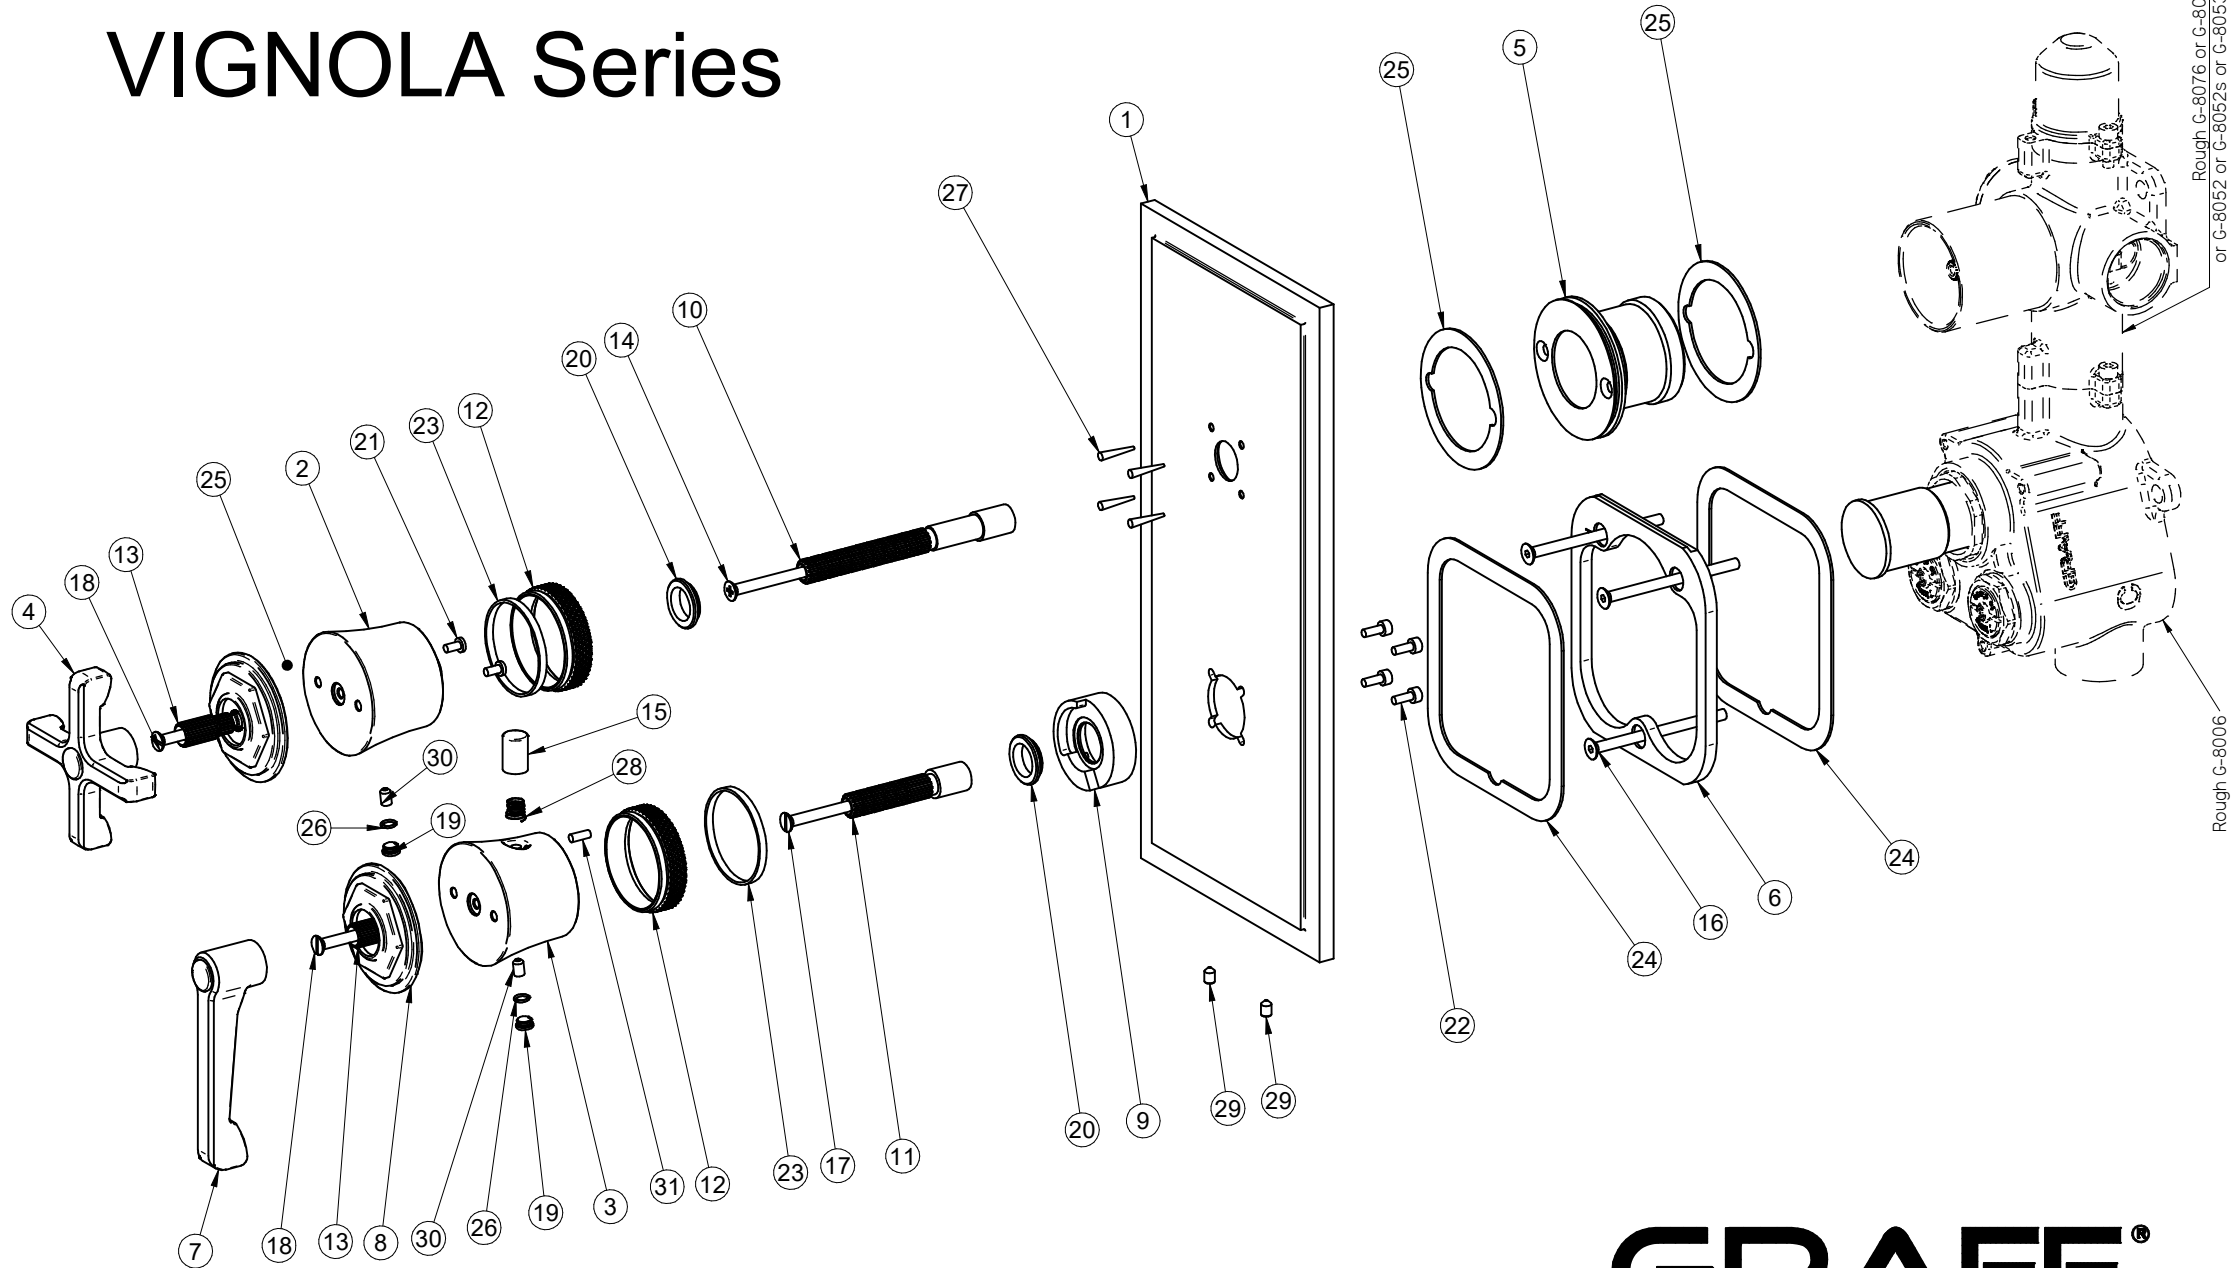

# G-8149-LM60C20-T

## VIGNOLA Series

**GRAFF**<sup>®</sup>  
Art of Bath