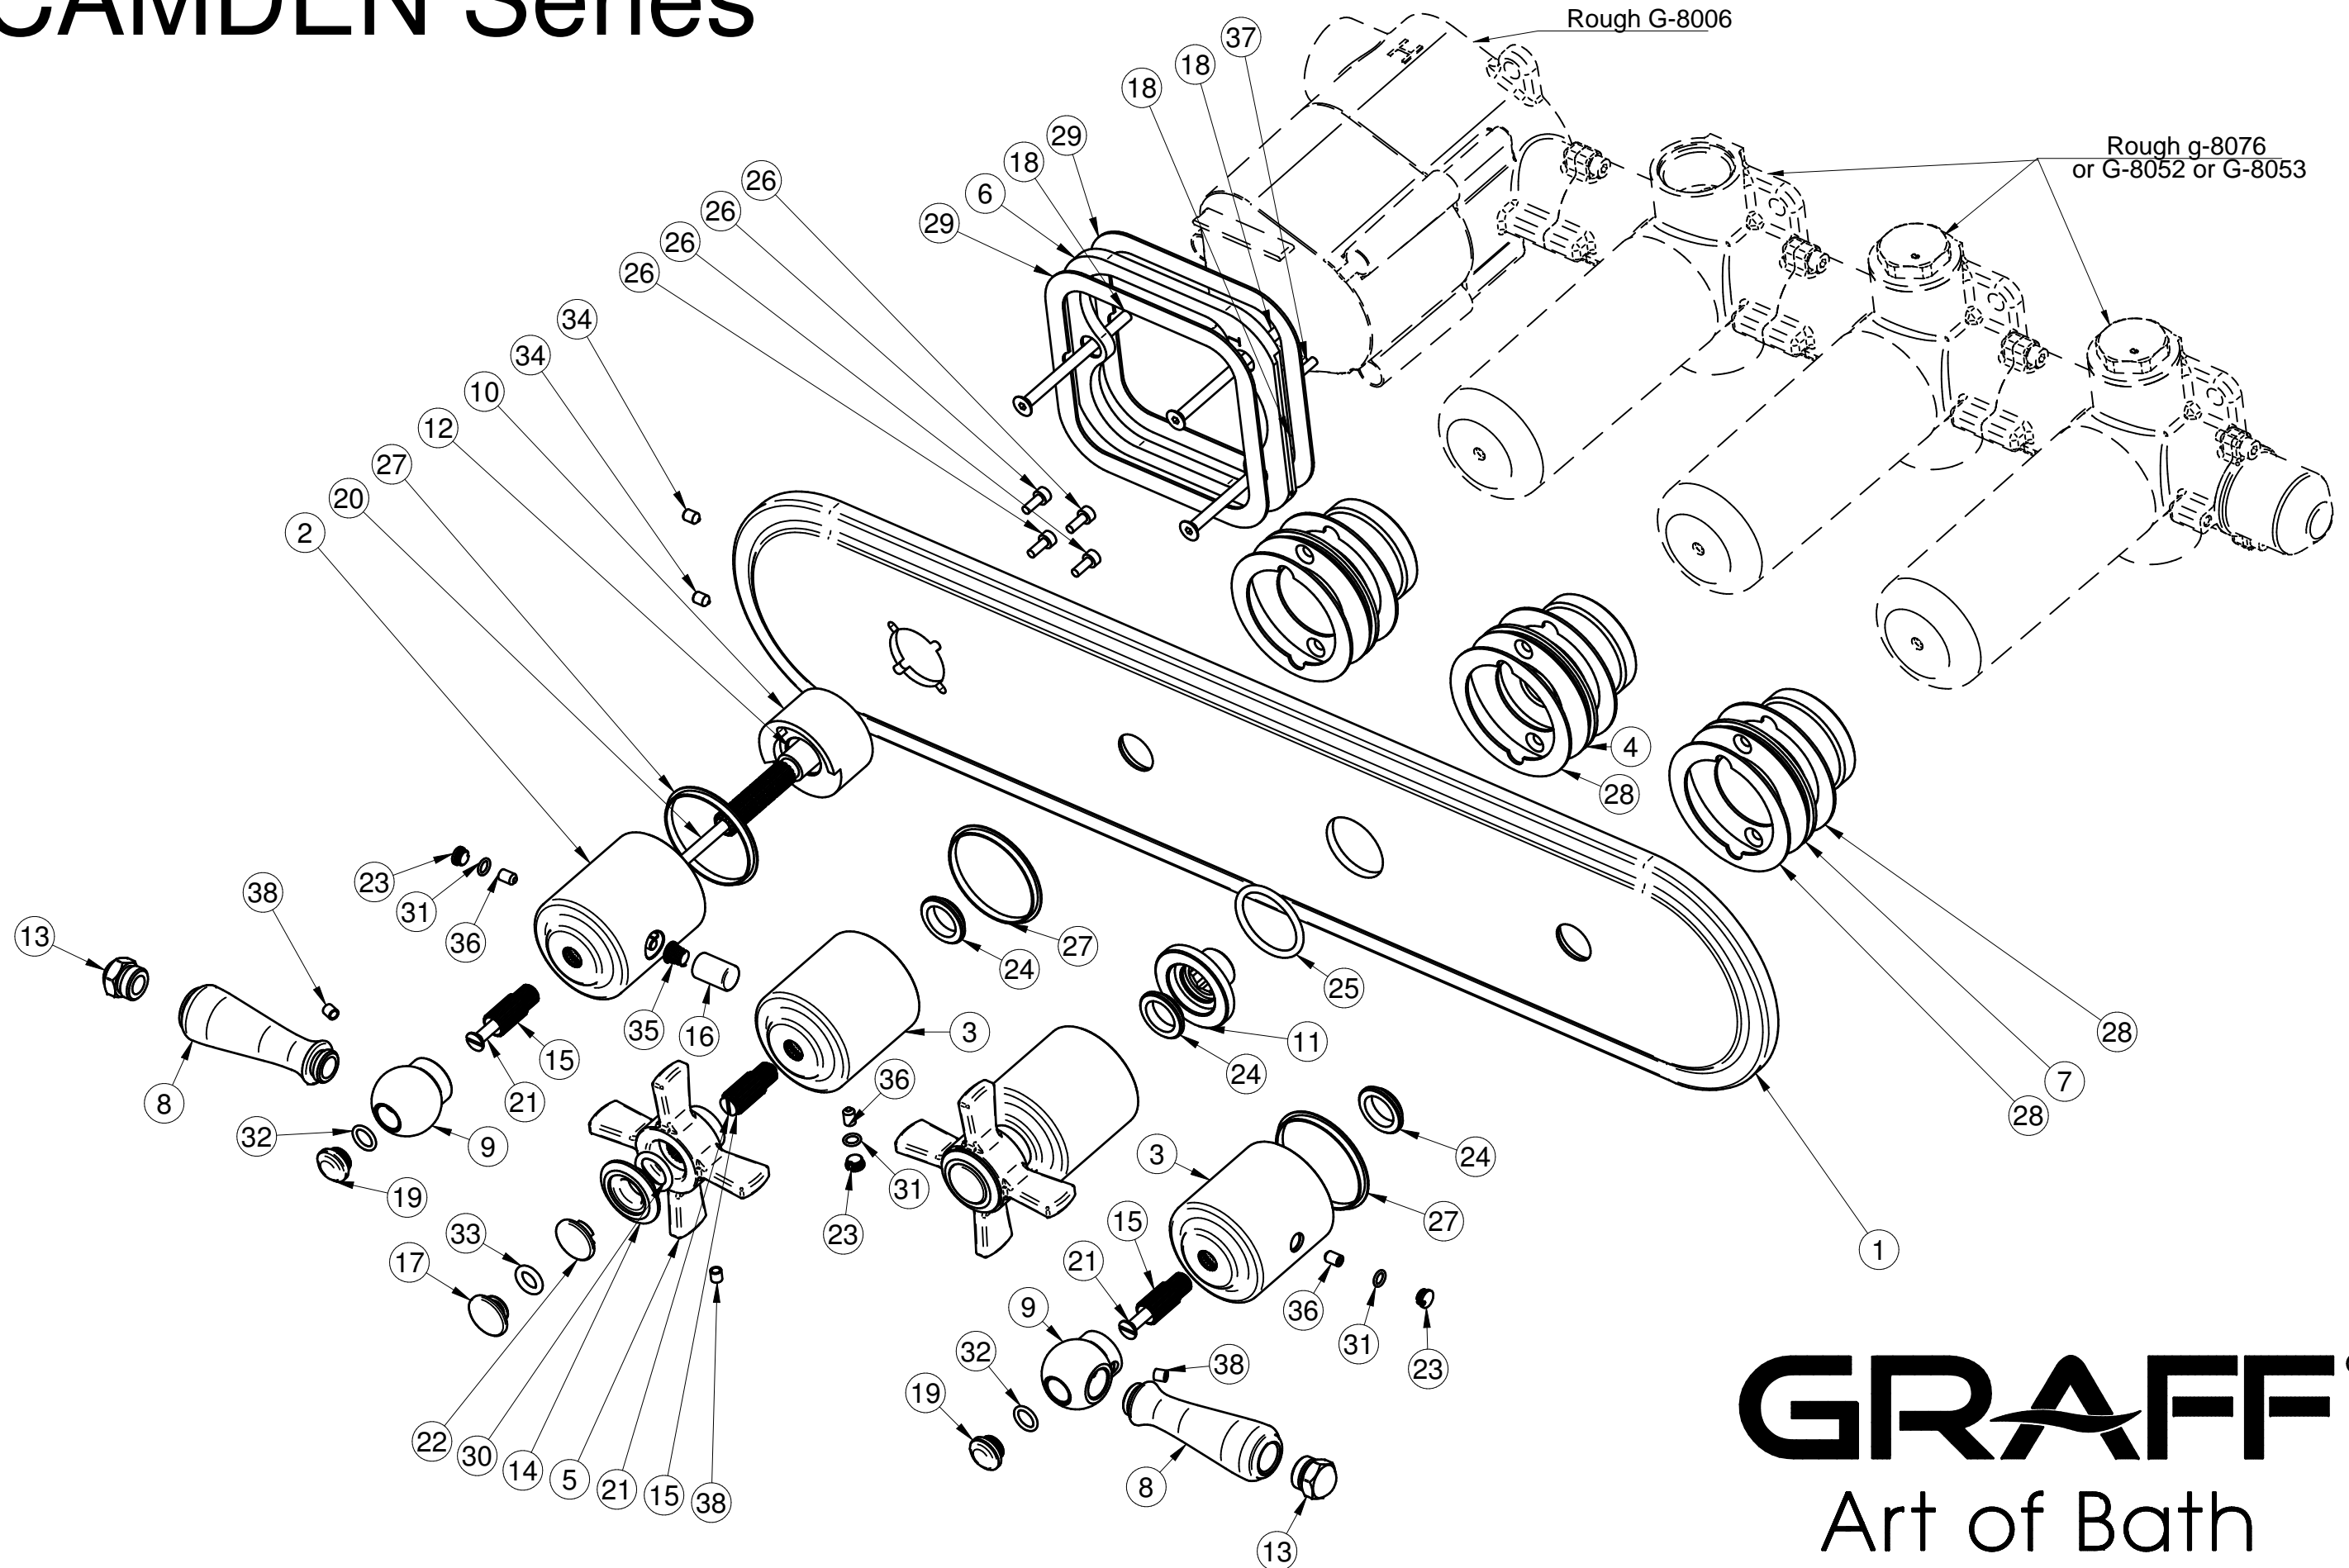

G-8088H-ALM48C16-T

CAMDEN Series

GRAFF[®]
Art of Bath