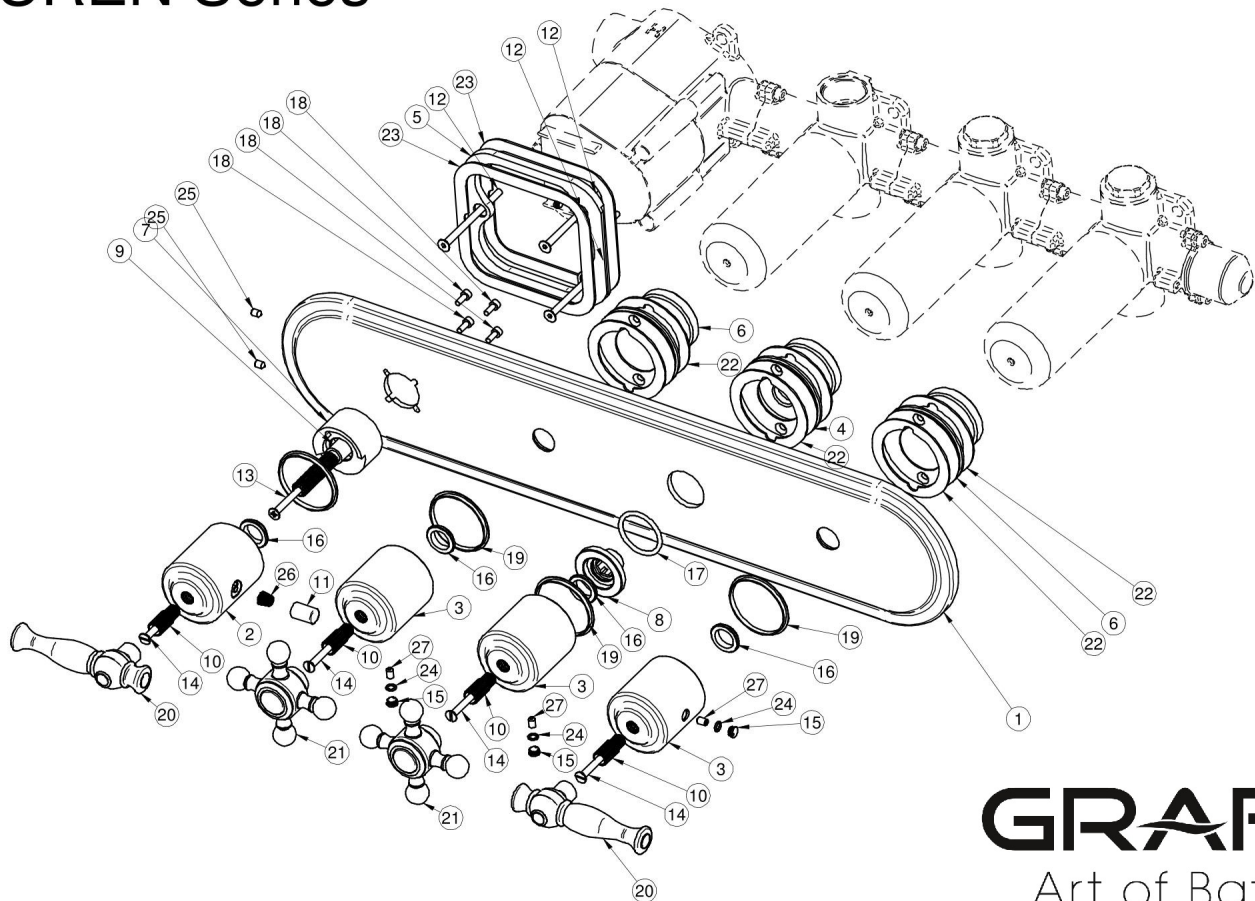

G-8088H-ALM22C2-T

LAUREN Series

GRAFF[®]
Art of Bath