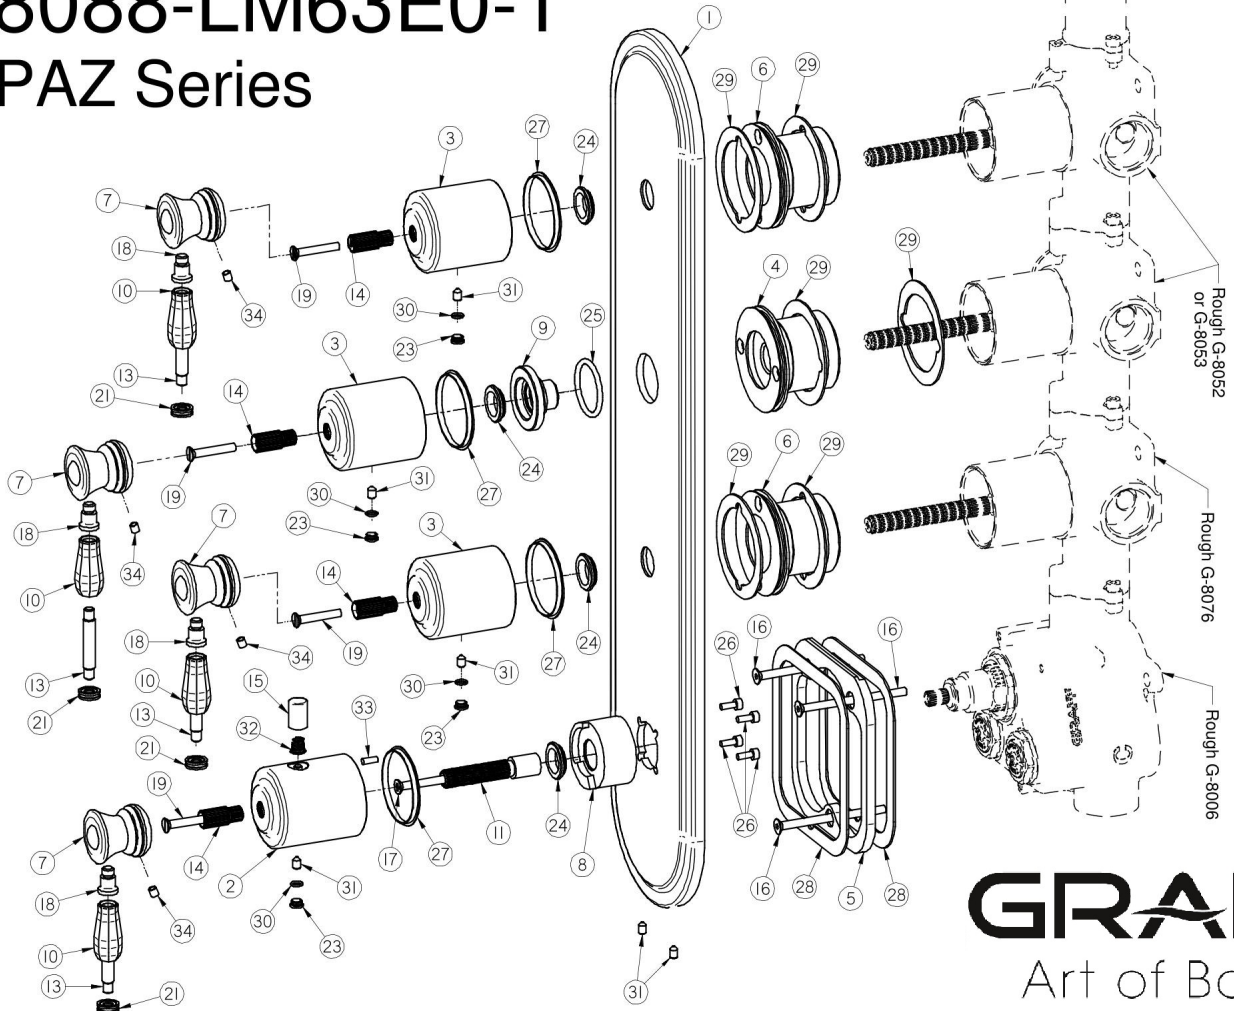

# G-8088-LM63E0-T

## TOPAZ Series

**GRAFF**<sup>®</sup>  
Art of Bath