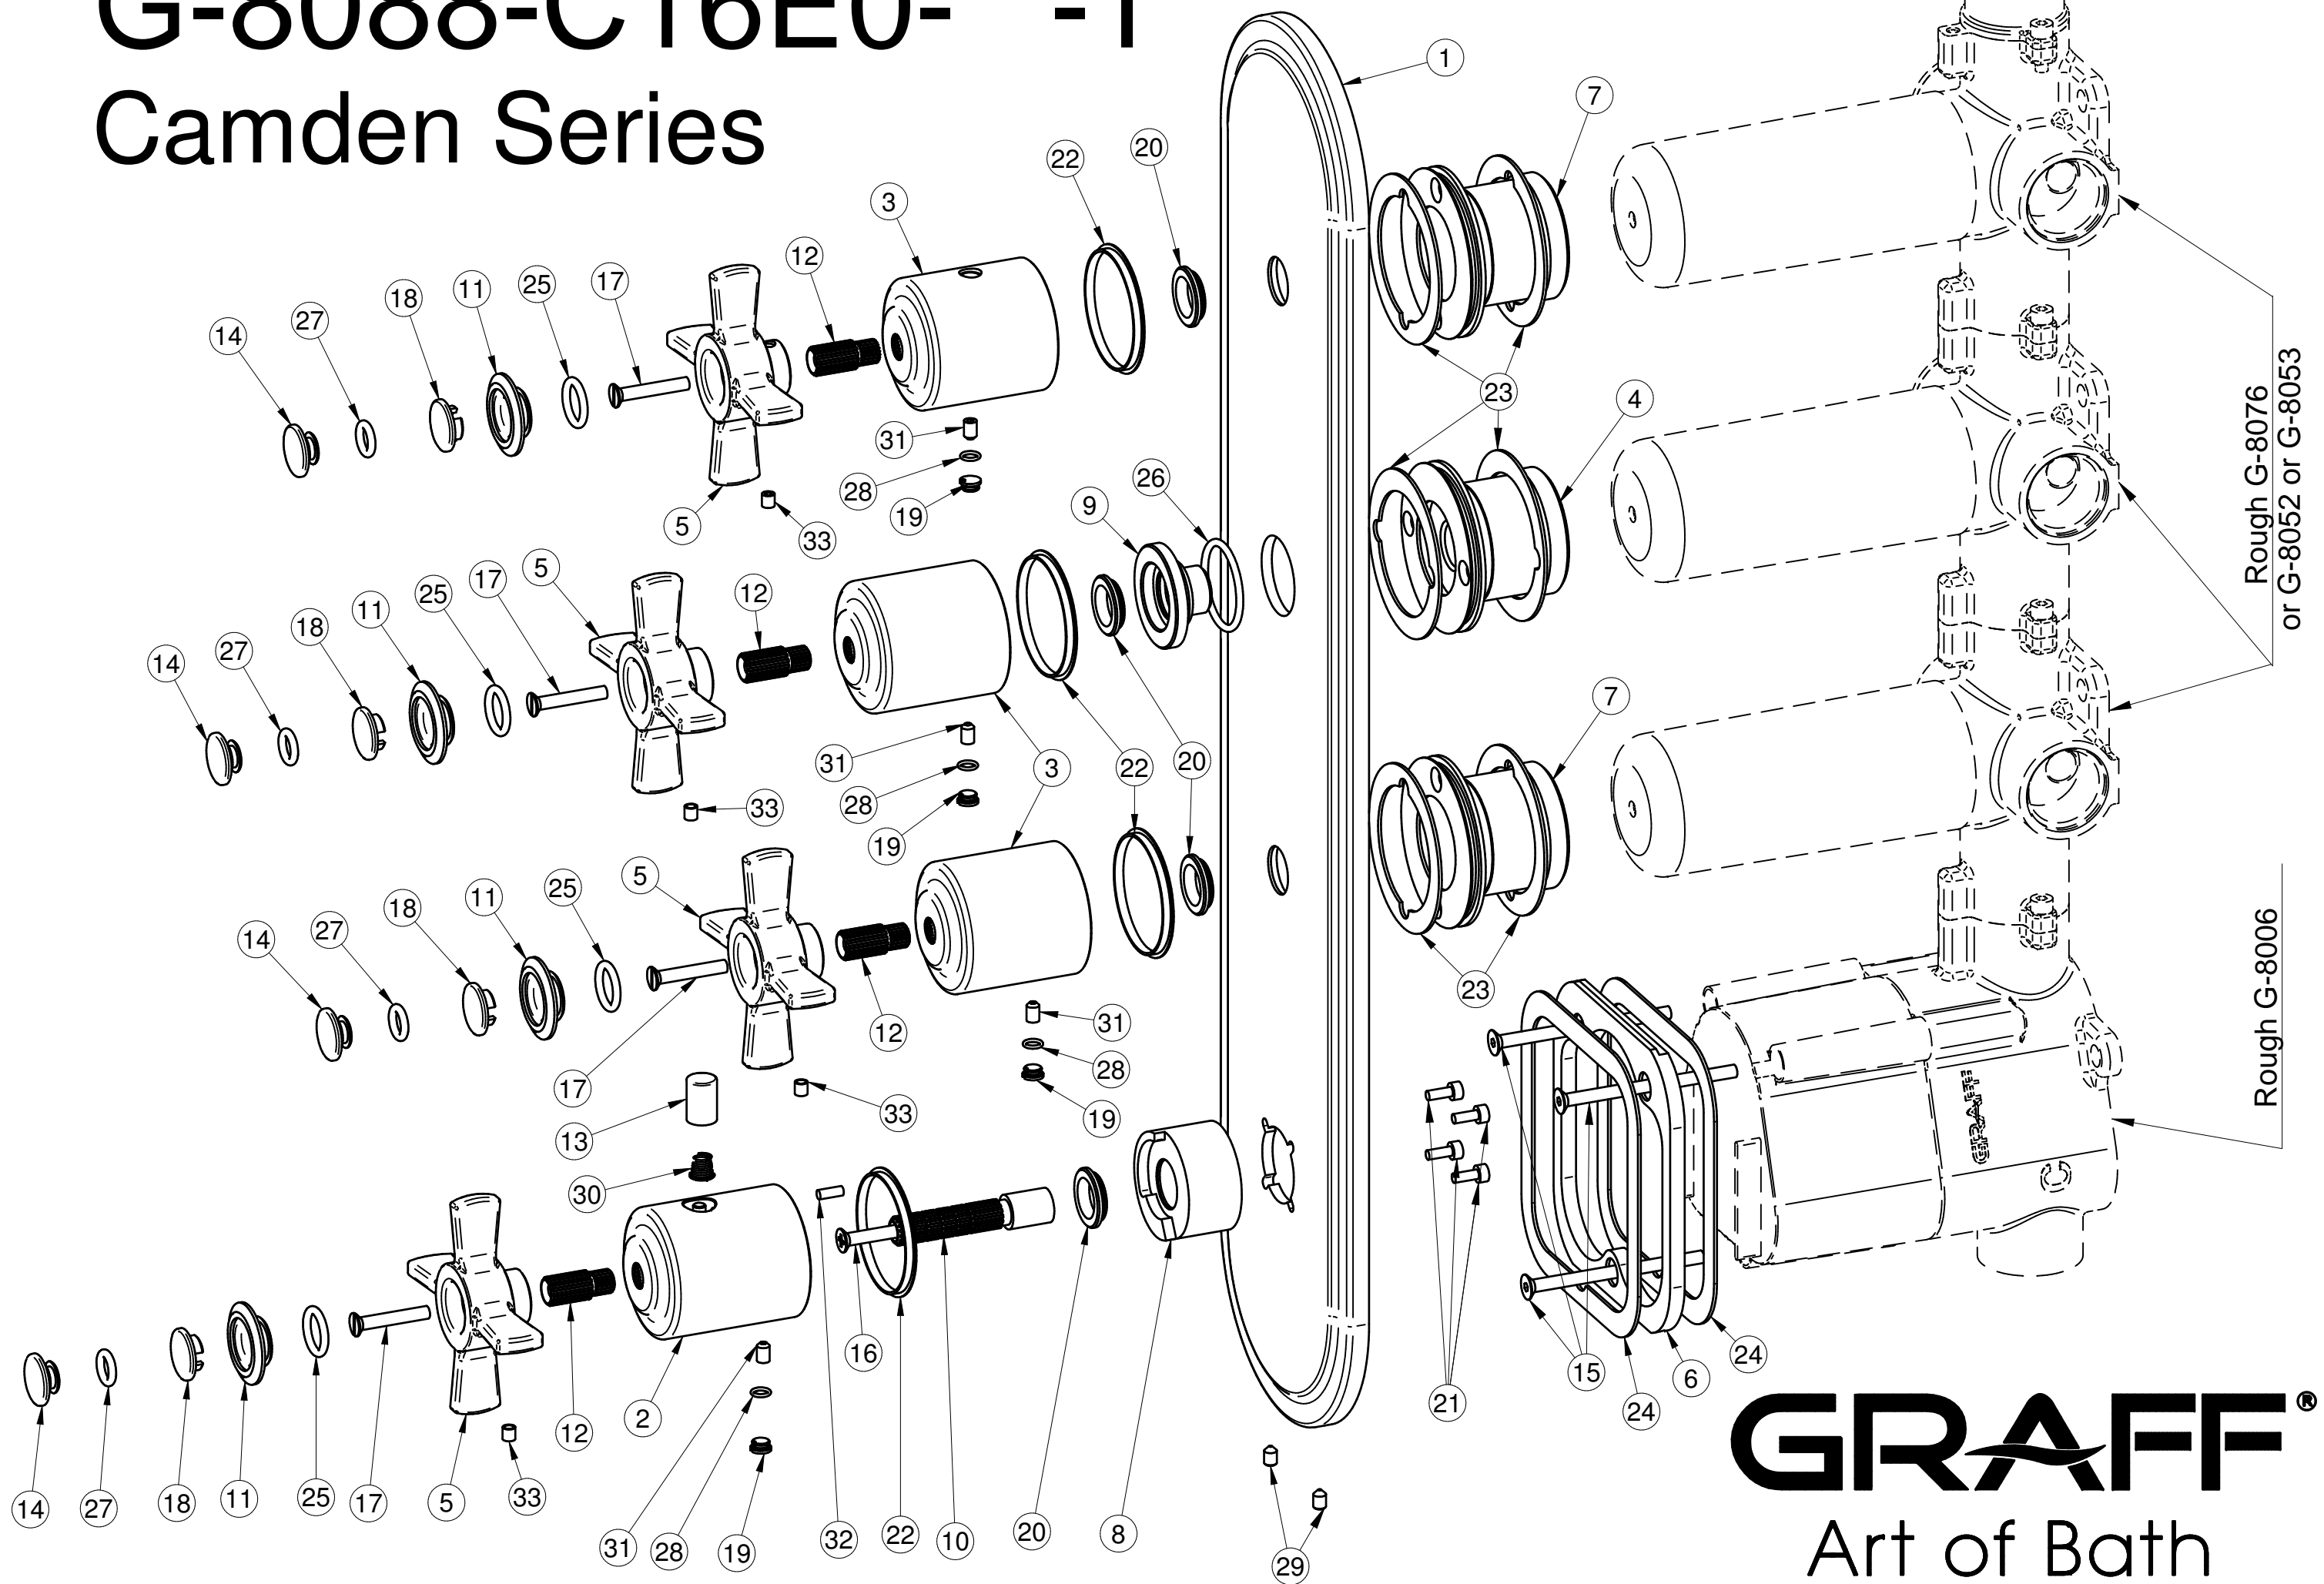

G-8088-C16E0-**-T

Camden Series

GRAFF[®]
Art of Bath